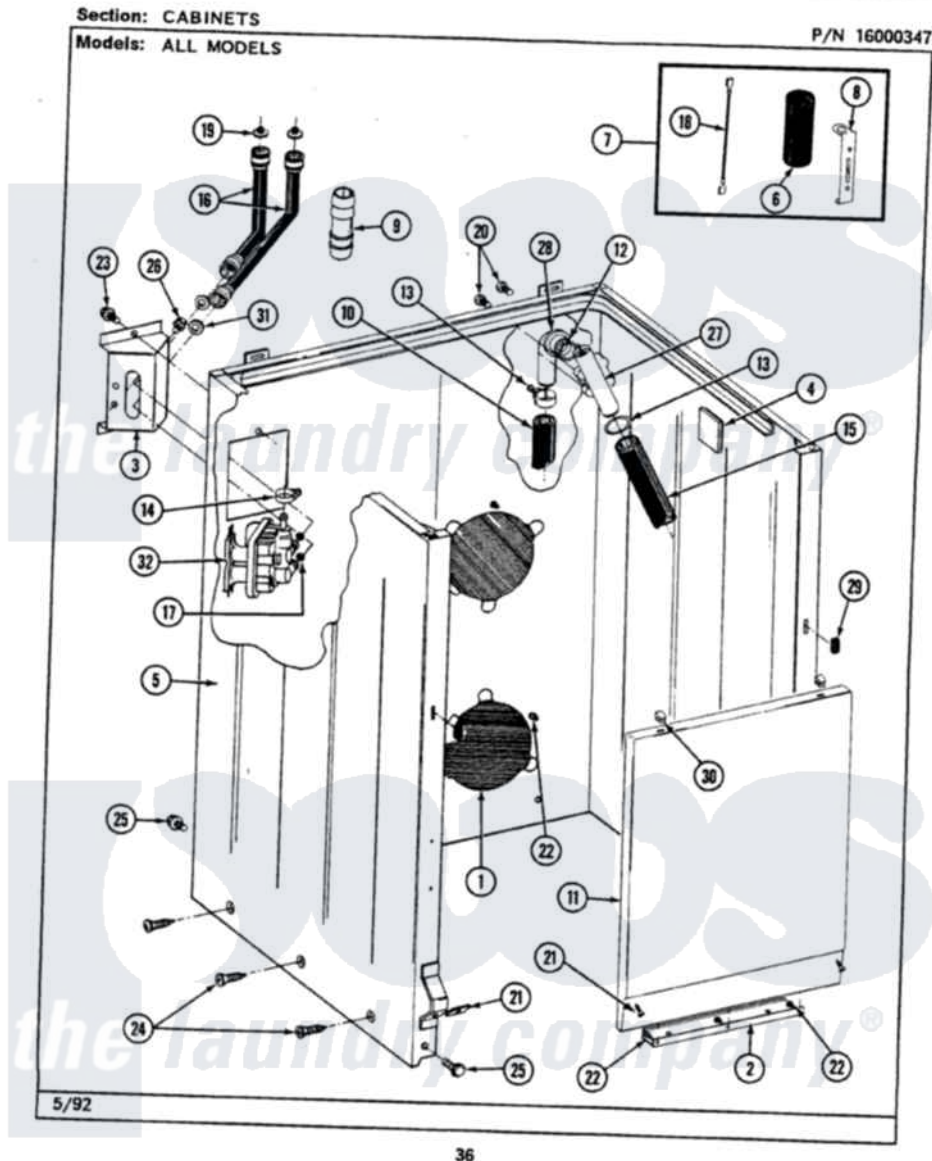

Maytag LAT9400AGL 02 - CABINET

Maytag Residential Maytag LAT9400AGL Washer Parts Parts Diagram 02 - CABINET
Click on the part number to view part

Item	Original Part Number	Replaced By	Status	Part Description
1	211878		Not Available	PLATE, ACCESS
2	213846			Guard, Belt
3	214812	22002361		Bracket, Water Valve
4	215058			Pad, Cabinet Bumper
5	203319L		Not Available	(ALMOND)
6	Y200832			Capacitor
7	206103			Capacitor Kit
8	211149			Clip, Capacitor
9	Y216015			Coupling, Hose
10	Y059149			(7/8" I.D. CARTON OF 50 FT.)
"	216017			Hose, Drain
11	212998L		Not Available	FRONT PANEL-ALMOND
12	214765			Gasket, Siphon Break
13	200908	285655		Clamp, Hose
14	201575			Clamp, Hose
15	214767	22001448		Hose, Pump

16	202860		Inlet Hose Assembly
17	214337	96160	Screen
18	203237		No.17 Wire With Terminal
19	200961	12001413	Strainer And Washer Kit
20	Y014874		Screw, Idler Arm And Sleeve
21	204439		Screw And Fstner Assembly
22	211294	90767	Screw, 8A X 3/8 HeX Washer Head Tapping
23	212276	W10116760	Screw
24	213007		Xfor Cabinet See Cabinet, Back
25	213121	3400111	Screw, 12-14 X 5/8
"	213122	27001200	Screw
26	Y313561		Screw---NA
27	206638		Siphon Break
28	Y216016	W10116738	Elbow
29	214376	22002331	Spacer, Front Panel
30	212982	22001650	Fastener, Spring
31	Y013783		Washer, Inlet Hose
32	205613		Water Valve