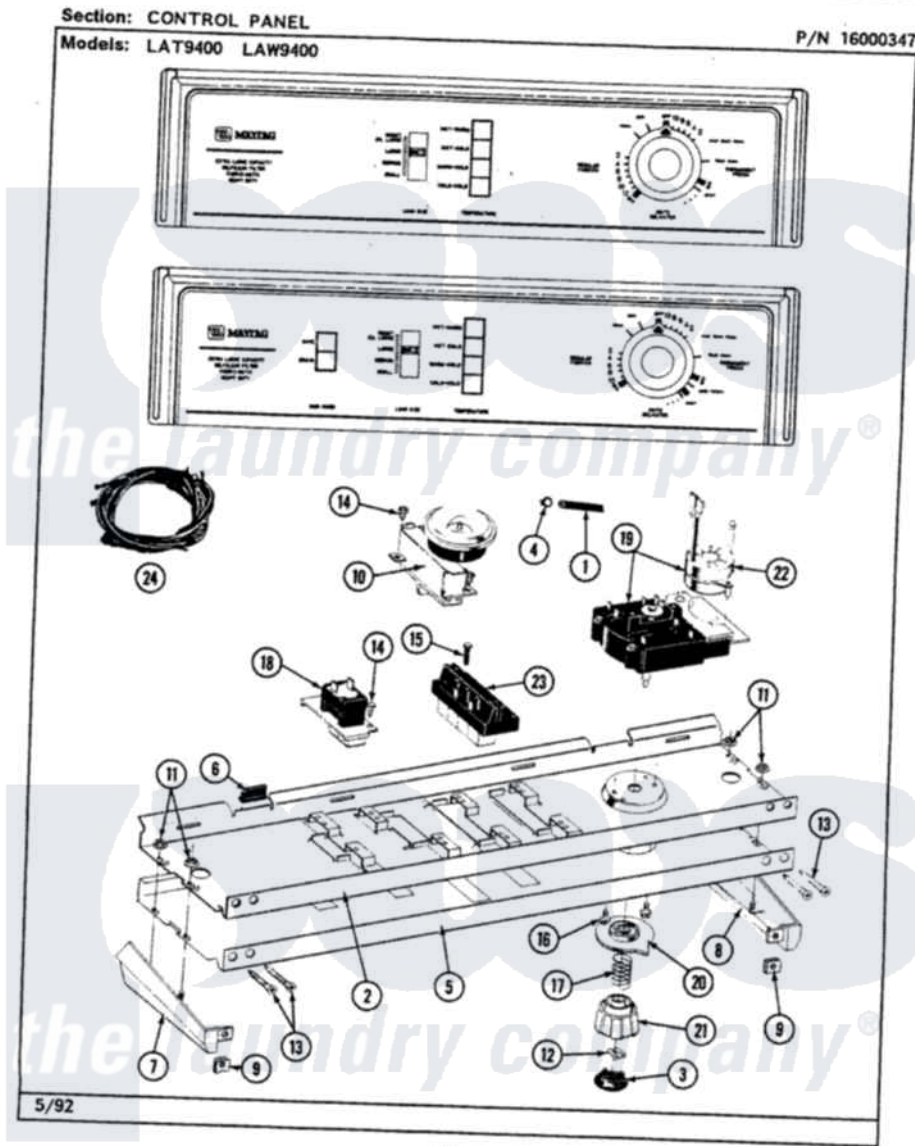

Maytag LAT9400AGL 04 - CONTROL PANEL

24

Maytag [Residential Maytag LAT9400AGL Washer Parts](#) Parts Diagram 04 - CONTROL PANEL
 Click on the part number to view part

Item	Original Part Number	Replaced By	Status	Part Description
1	212942	22001619		Tube, Water Level Switch
2	214809			Back Up Plate
3	215821		Not Available	CAP, KNOB
4	410296	596669		Clamp, Manifold
5	207389		Not Available	CONTROL PANEL
6	214897			Pad, Control Panel
7	207215		Not Available	END CAP LH
8	207216		Not Available	END CAP RH
9	214894			Fastener, End Cap
10	207360			Infinite Level Press Switch
11	214872			Palnut, End Cap Note: Nut, Lamp Holder
12	211605			Bezel, Timer Dial
13	210932			Screw, No.8 X 9/16 Ctsk Note: Screw, Inlet Duct
14	211168	W10139210		Screw, 8-18 X 5/16
15	213117	67006908		Screw, Ice Rack

16	213966	3400014	Screw
17	211065		Spring, Index Wheel
18	207365		2 Button Switch
19	207420		Timer
20	215827	Not Available	TIMER DIAL SKIRT
21	215828		Knob, Timer
22	205033	22205033	Motor- Tim
23	207367	Not Available	TEMP CONTROL SWITCH - 4 BUTTON
24	207382		Wire Harness