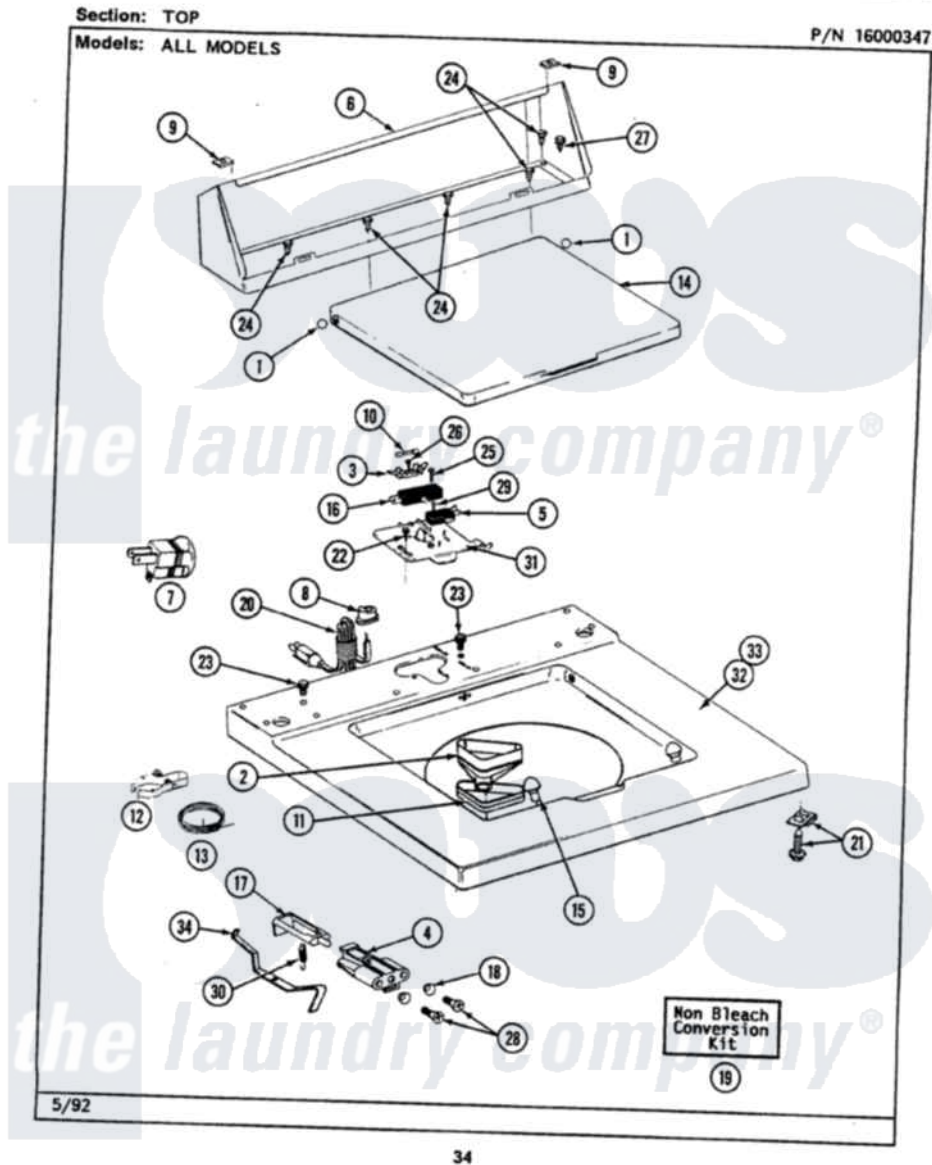

Maytag LAT9400AGL 06 - TOP

Maytag [Residential Maytag LAT9400AGL Washer Parts](#) Parts Diagram 06 - TOP
 Click on the part number to view part

Item	Original Part Number	Replaced By	Status	Part Description
1	211726			Hinge, Ball Lid
2	215578			Bleach Inlet Almond
3	207167			Block, Fuse
4	214279	204968		Plunger And Bracket Assembly--W
5	207166			Switch, Check
6	205635L		Not Available	CONSOLE (ALM)
7	Y201808			Converter
8	211881			Grommet, Cord Part Not Used-Gas Models Only
9	215075			Fastener, Control Panel To Console
10	207168	22001682		Switch Assembly, Lid W/4amp Fuse
11	214436			Gasket
12	301548			Clamp, Ground Wire
13	311155			Ground Wire And Clamp
14	216073L		Not Available	(ALMOND)---NA

15	212716		Bumper, Lid
16	205415	279347	Switch-Lid
17	215700		Not Available
18	211500		LID SWITCH PLUNGER
19	205997		Washer, Bracket To Top Cover
20	204590		Non-Bleach Conversion Kit
21	204445		Cord, Power
22	207159	489355	Screw And Fastener Assembly
23	210186	3370225	Screw, 8 X 1/2
24	211294	90767	Screw
25	213501		Screw, 8A X 3/8 HeX Washer Head Tapping
26	215705	Y311711	Screw, No.6-20 X 1-1/8 Inch
27	Y313559		Screw, Fuse Block
28	910182	25-7809	Screw
29	912012	3400409	Screw, No.6-20 1/2 Flthd Torx
30	213720		Screw
31	Y215699	22001678	Spring, Lid Switch
32	207170L		Bracket, Switch And Fuse
34	215704		Top Cover Assembly ALM----NA
			Lever, Unbalance