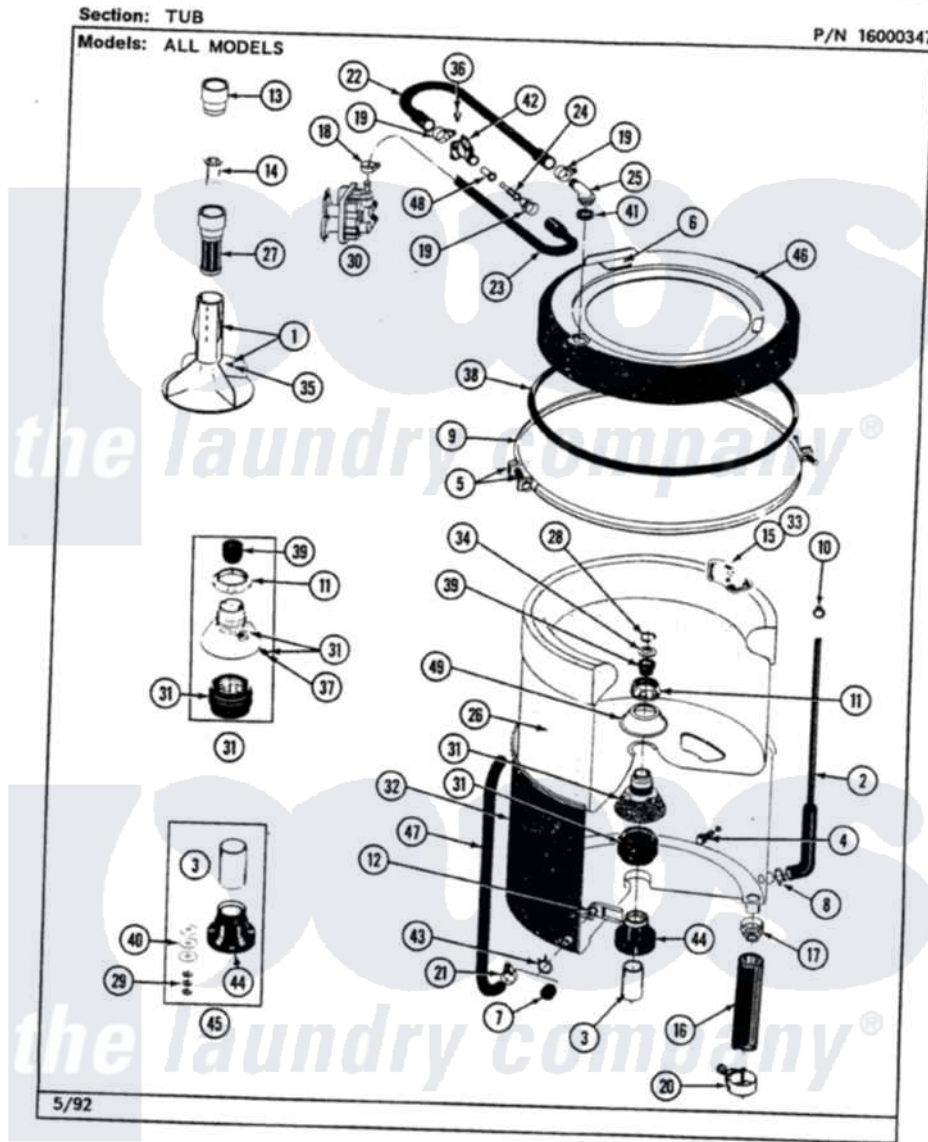

# Maytag LAT9400AGL 08 - TUB

Maytag [Residential Maytag LAT9400AGL Washer Parts](#) Parts Diagram 08 - TUB  
Click on the part number to view part

Item	Original Part Number	Replaced By	Status	Part Description
1	<a href="#">207228</a>			Agitator W/Lock Screw
2	212942	<a href="#">22001619</a>		Tube, Water Level Switch
3	<a href="#">211130</a>			Bearing Liner, Tub Bearing
4	200744	<a href="#">W10175939</a>		Bolt
"	205254	<a href="#">W10175938</a>		Bolt
5	<a href="#">205529</a>			Nut And Bolt Kit For Tub Clamp
6	<a href="#">215232</a>			Bumper, Unbalance
8	<a href="#">211641</a>			Clamp, 1-1/16"
9	<a href="#">200846</a>			Clamp - Tub Cover
10	410296	<a href="#">596669</a>		Clamp, Manifold
11	211047	<a href="#">6-2110472</a>		Nut- Clamp
12	<a href="#">214434</a>			Spout, Deflector
13	<a href="#">215721</a>			Dispensing Cap
14	<a href="#">215733</a>			Dispensing Cup
15	<a href="#">207219</a>			Filter, Self-Cleaning
16	<a href="#">213045</a>			Hose, Outer Tub Part Not Used