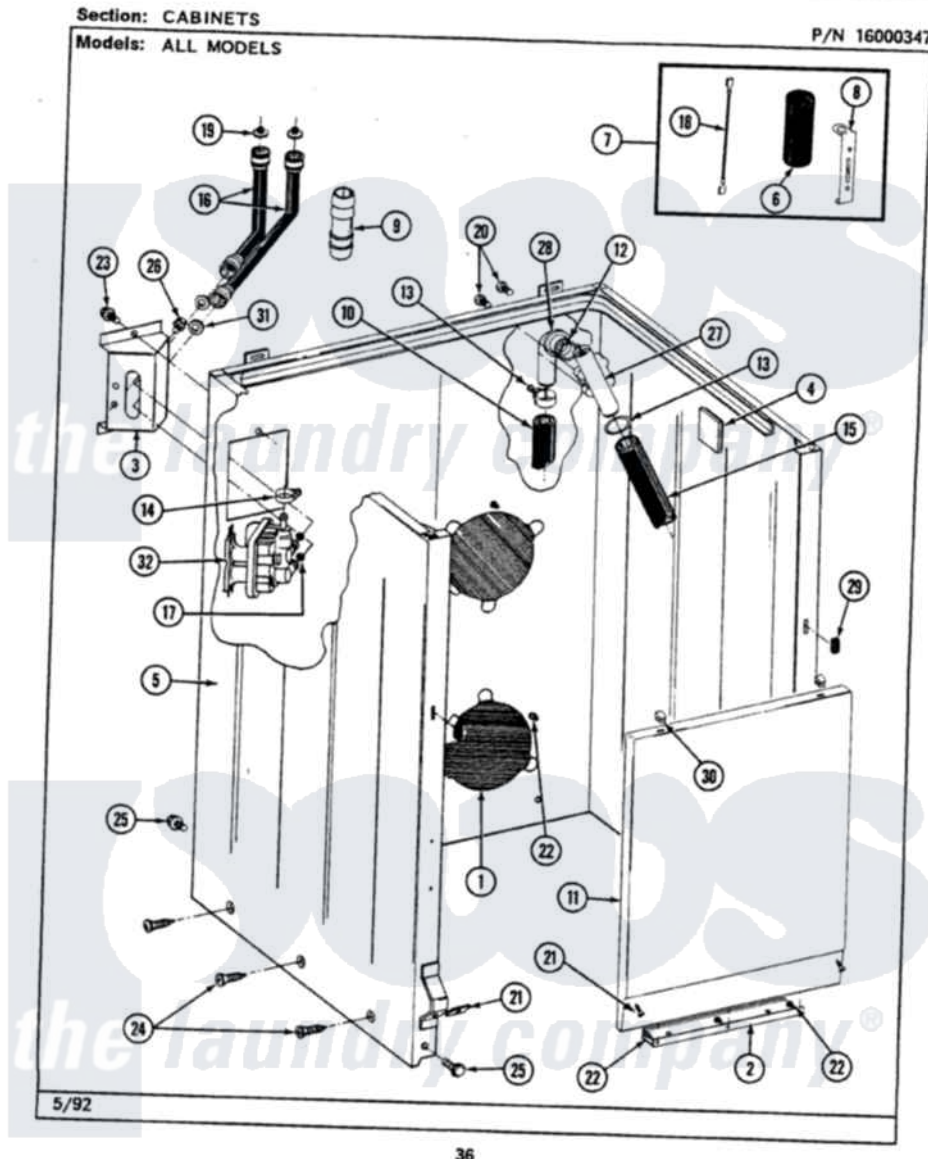

# Maytag LAT9400AGW 02 - CABINET

Maytag Residential Maytag LAT9400AGW Washer Parts Parts Diagram 02 - CABINET  
Click on the part number to view part

Item	Original Part Number	Replaced By	Status	Part Description
1	211878		Not Available	PLATE, ACCESS
2	<a href="#">213846</a>			Guard, Belt
3	214812	<a href="#">22002361</a>		Bracket, Water Valve
4	<a href="#">215058</a>			Pad, Cabinet Bumper
5	203319	<a href="#">22203319</a>		Cabinet
6	<a href="#">Y200832</a>			Capacitor
7	<a href="#">206103</a>			Capacitor Kit
8	<a href="#">211149</a>			Clip, Capacitor
9	<a href="#">Y216015</a>			Coupling, Hose
10	<a href="#">Y059149</a>			(7/8" I.D. CARTON OF 50 FT.)
"	<a href="#">216017</a>			Hose, Drain
11	212998		Not Available	PANEL, FRONT (WHT)
12	<a href="#">214765</a>			Gasket, Siphon Break
13	200908	<a href="#">285655</a>		Clamp, Hose
14	<a href="#">201575</a>			Clamp, Hose
15	214767	<a href="#">22001448</a>		Hose, Pump

16	<a href="#">202860</a>		Inlet Hose Assembly
17	214337	<a href="#">96160</a>	Screen
18	<a href="#">203237</a>		No.17 Wire With Terminal
19	200961	<a href="#">12001413</a>	Strainer And Washer Kit
20	<a href="#">Y014874</a>		Screw, Idler Arm And Sleeve
21	<a href="#">204439</a>		Screw And Fstner Assembly
22	211294	<a href="#">90767</a>	Screw, 8A X 3/8 HeX Washer Head Tapping
23	212276	<a href="#">W10116760</a>	Screw
24	<a href="#">213007</a>		Xfor Cabinet See Cabinet, Back
25	213121	<a href="#">3400111</a>	Screw, 12-14 X 5/8
"	213122	<a href="#">27001200</a>	Screw
26	<a href="#">Y313561</a>		Screw----NA
27	<a href="#">206638</a>		Siphon Break
28	Y216016	<a href="#">W10116738</a>	Elbow
29	214376	<a href="#">22002331</a>	Spacer, Front Panel
30	212982	<a href="#">22001650</a>	Fastener, Spring
31	<a href="#">Y013783</a>		Washer, Inlet Hose
32	<a href="#">205613</a>		Water Valve