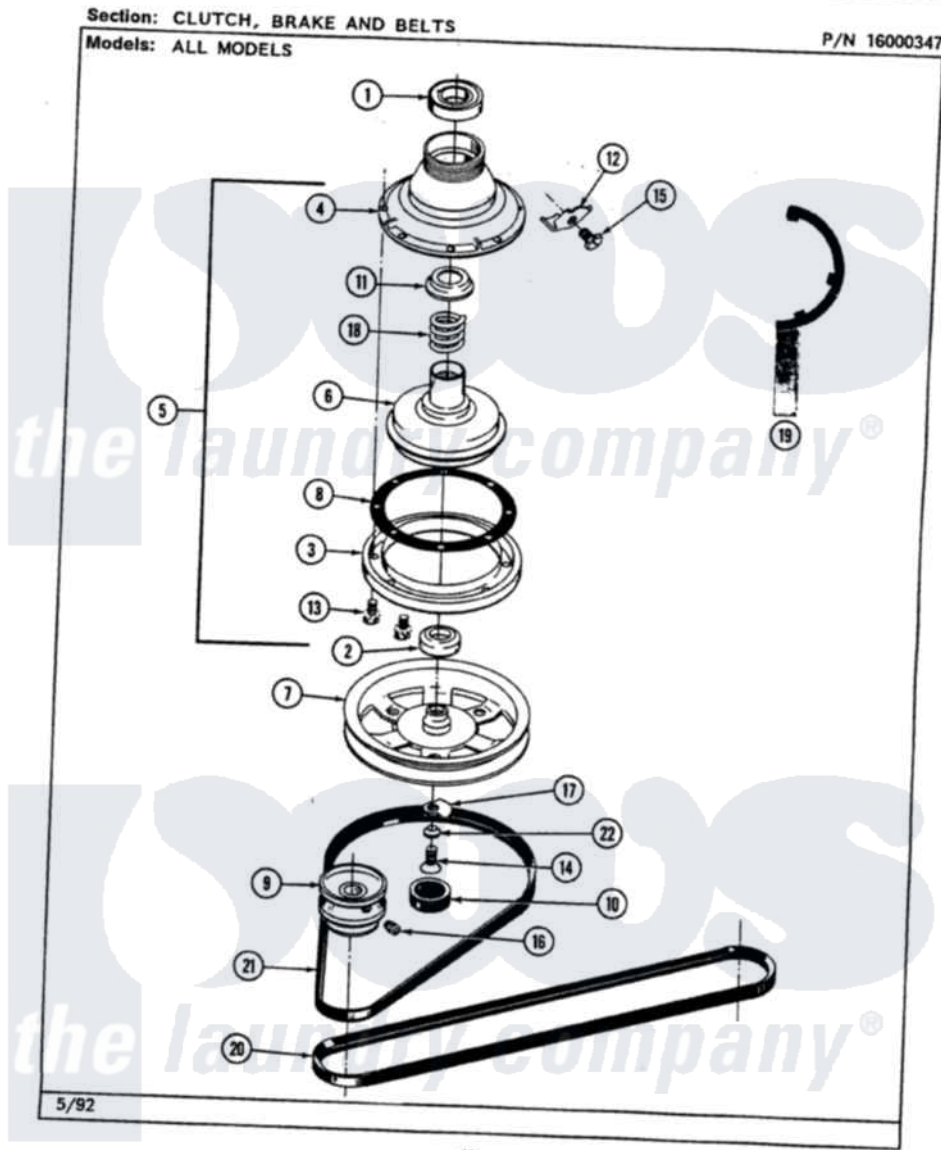

# Maytag LAT9400AGW 03 - CLUTCH, BRAKE & BELTS

Maytag Residential Maytag LAT9400AGW Washer Parts Parts Diagram 03 - CLUTCH, BRAKE & BELTS  
 Click on the part number to view part

Item	Original Part Number	Replaced By	Status	Part Description
1	Y200720	<a href="#">22003441</a>		Bearing, Rear
2	<a href="#">200835</a>			Bearing, Brake Rotor
3	211043	<a href="#">6-2011900</a>		Brake Asse
4	211045	<a href="#">6-2011900</a>		Brake Asse
5	201190	<a href="#">6-2011900</a>		Brake Asse
6	201126	<a href="#">6-2011900</a>		Brake Asse
7	211059	<a href="#">6-2301530</a>		Pulley
8	211042	<a href="#">6-2011900</a>		Brake Asse
9	200816	<a href="#">6-2008160</a>		Pulley- MO
10	211038		Not Available	CAP, OIL RETAINER
11	211039	<a href="#">6-2011900</a>		Brake Asse
12	<a href="#">213325</a>			Clip, Retaining
13	211000			SCREW, BRAKE DRUM (HEX HEAD)
14	211375	<a href="#">681582</a>		Screw
15	<a href="#">213326</a>			Bolt, Sems Retaining Clip
16	<a href="#">Y053241</a>			Set Screw, Motor Pulley

17	<a href="#">211089</a>		Lug, Stop Pulley
18	211041	<a href="#">6-2011900</a>	Brake Asse
19	Y038315	<a href="#">038315</a>	Tool
20	<a href="#">211124</a>		Part Not Used
21	<a href="#">211125</a>		V Belt, Drive Pulley
22	211090	<a href="#">22003555</a>	Washer, Stop Lug