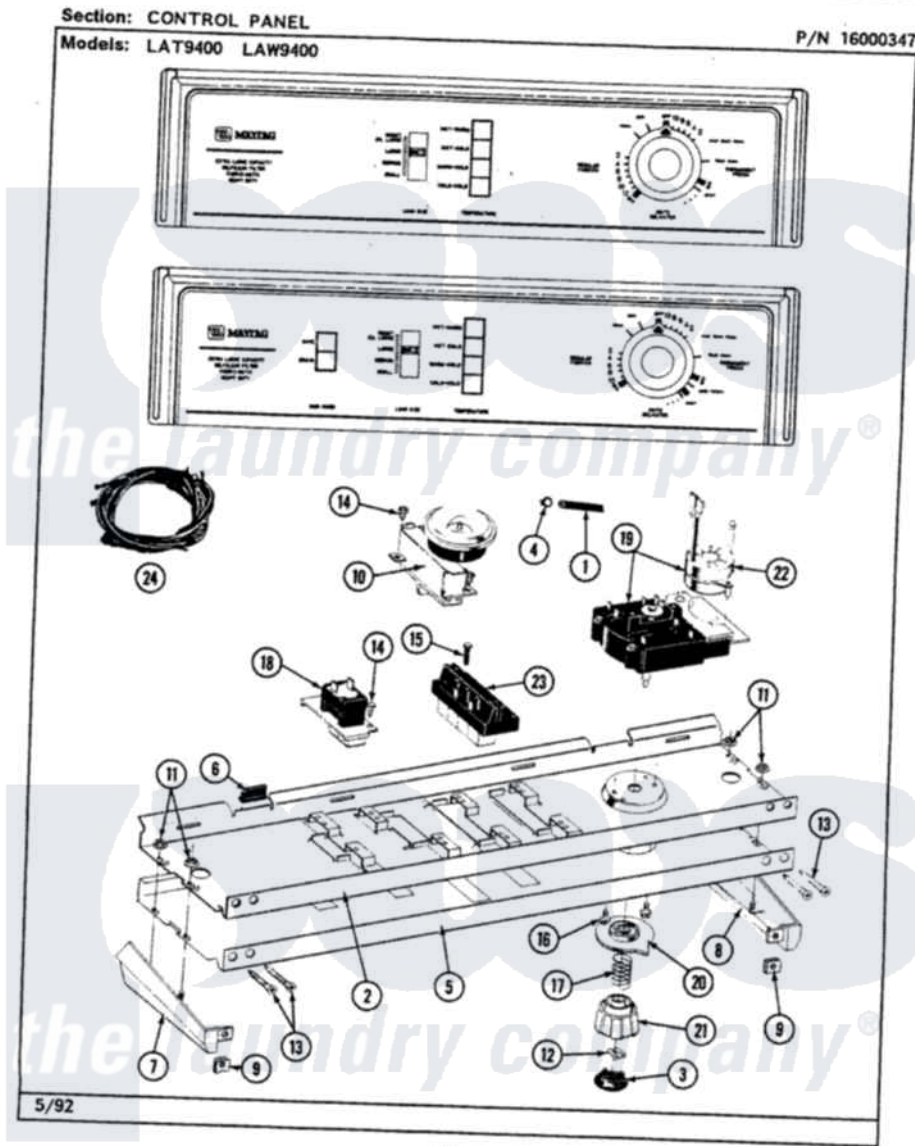

# Maytag LAT9400AGW 04 - CONTROL PANEL

24

Maytag Residential Maytag LAT9400AGW Washer Parts Parts Diagram 04 - CONTROL PANEL  
 Click on the part number to view part

Item	Original Part Number	Replaced By	Status	Part Description
1	212942	<a href="#">22001619</a>		Tube, Water Level Switch
2	<a href="#">214809</a>			Back Up Plate
3	215821		Not Available	CAP, KNOB
4	410296	<a href="#">596669</a>		Clamp, Manifold
5	207389		Not Available	CONTROL PANEL
6	<a href="#">214897</a>			Pad, Control Panel
7	207215		Not Available	END CAP LH
8	207216		Not Available	END CAP RH
9	<a href="#">214894</a>			Fastener, End Cap
10	<a href="#">207360</a>			Infinite Level Press Switch
11	<a href="#">214872</a>			Palnut, End Cap Note: Nut, Lamp Holder
12	<a href="#">211605</a>			Bezel, Timer Dial
13	<a href="#">210932</a>			Screw, No.8 X 9/16 Ctsk Note: Screw, Inlet Duct
14	211168	<a href="#">W10139210</a>		Screw, 8-18 X 5/16
15	213117	<a href="#">67006908</a>		Screw, Ice Rack

16	213966	<a href="#">3400014</a>	Screw
17	<a href="#">211065</a>		Spring, Index Wheel
18	<a href="#">207365</a>		2 Button Switch
19	<a href="#">207420</a>		Timer
20	215827	Not Available	TIMER DIAL SKIRT
21	<a href="#">215828</a>		Knob, Timer
22	205033	<a href="#">22205033</a>	Motor- Tim
23	207367	Not Available	TEMP CONTROL SWITCH - 4 BUTTON
24	<a href="#">207382</a>		Wire Harness