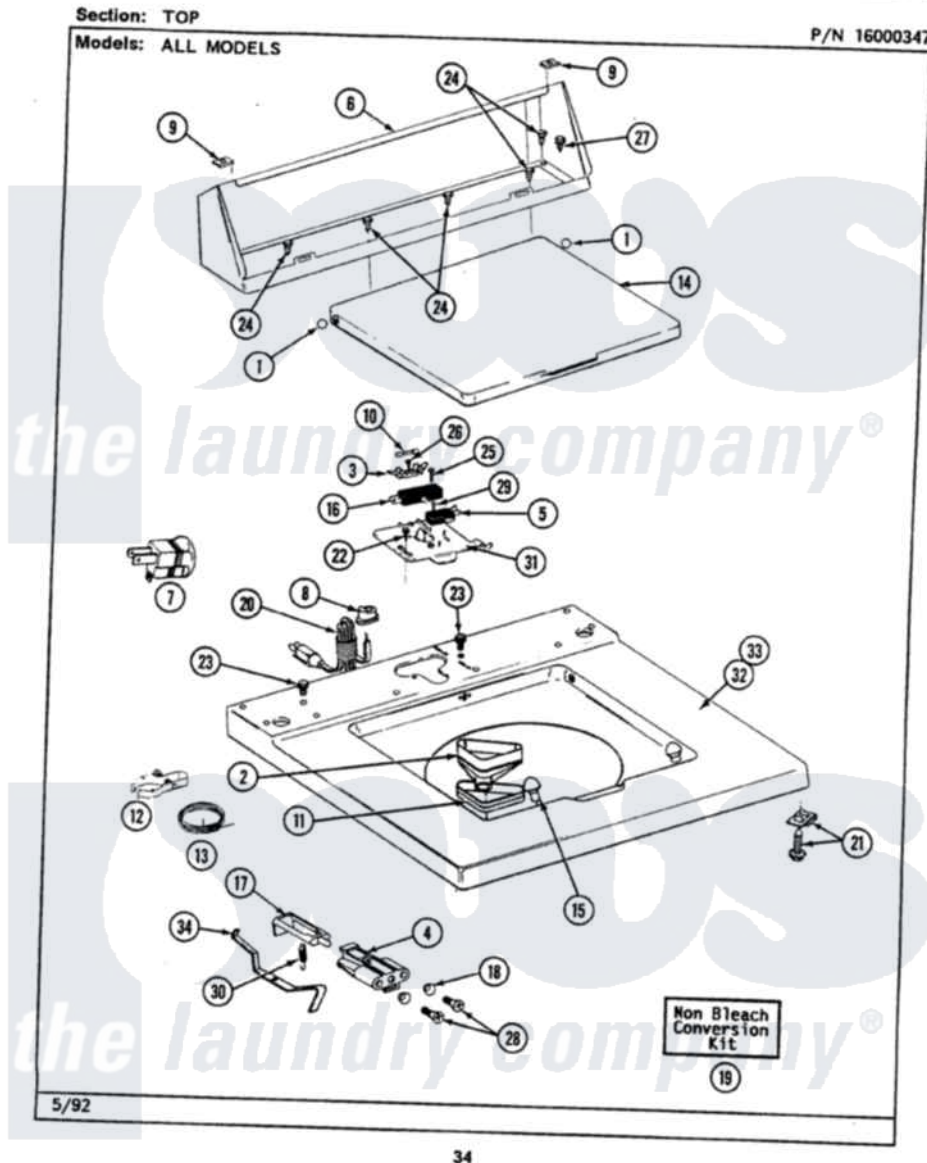

Maytag LAT9400AGW 06 - TOP

Maytag [Residential Maytag LAT9400AGW Washer Parts](#) Parts Diagram 06 - TOP
 Click on the part number to view part

Item	Original Part Number	Replaced By	Status	Part Description
1	211726			Hinge, Ball Lid
2	215577			Bleach Inlet White
3	207167			Block, Fuse
4	214279	204968		Plunger And Bracket Assembly--W
5	207166			Switch, Check
6	205635			Console
7	Y201808			Converter
8	211881			Grommet, Cord Part Not Used-Gas Models Only
9	215075			Fastener, Control Panel To Console
10	207168	22001682		Switch Assembly, Lid W/4amp Fuse
11	214436			Gasket
12	301548			Clamp, Ground Wire
13	311155			Ground Wire And Clamp
14	216073			LID (WHITE)

15	212716		Bumper, Lid
16	205415	279347	Switch-Lid
17	215700		Not Available
18	211500		LID SWITCH PLUNGER
19	205997		Washer, Bracket To Top Cover
20	204590		Non-Bleach Conversion Kit
21	204445		Cord, Power
22	207159	489355	Screw And Fastener Assembly
23	210186	3370225	Screw, 8 X 1/2
24	211294	90767	Screw
25	213501		Screw, 8A X 3/8 HeX Washer Head Tapping
26	215705	Y311711	Screw, No.6-20 X 1-1/8 Inch
27	Y313559		Screw, Fuse Block
28	910182	25-7809	Screw
29	912012	3400409	Screw, No.6-20 1/2 Flthd Torx
30	213720		Screw
31	Y215699	22001678	Spring, Lid Switch
32	207170		Bracket, Switch And Fuse
34	215704		Top Cover
			Lever, Unbalance