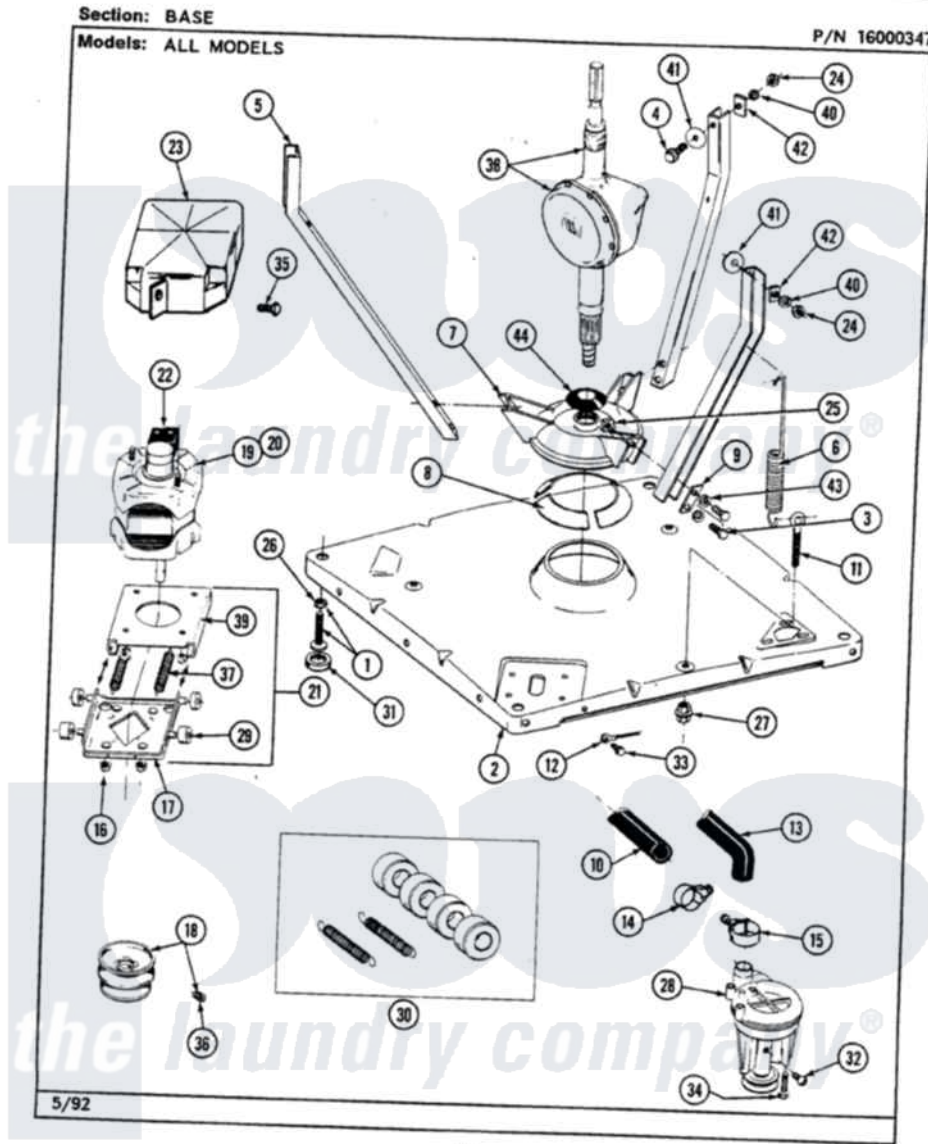

Maytag LAT9400DAL 01 - BASE

44

Maytag Residential Maytag LAT9400DAL Washer Parts Parts Diagram 01 - BASE
Click on the part number to view part

Item	Original Part Number	Replaced By	Status	Part Description
1	Y302699	22003428		Leg, Adjustable
2	203274			Base With Damper Pads
3	Y015627			Screw- Hex
4	205254	W10175938		Bolt
"	200744	W10175939		Bolt
5	213053			Brace, Tub Part Not Used
6	213054			Centering Spring - 3 Used
7	203725			Damper W/Bolt And Clip
8	203956			Damper Pad Kit
9	213073			Washer, Double Brace
10	214767	22001448		Hose, Pump
11	213120	216416		Bolt, Eye/Centering Spring
12	204807			Ground Wire, Supp. Plte To Top Cover
13	213045			Hose, Outer Tub Part Not Used
14	200461	285655		Clamp, Hose