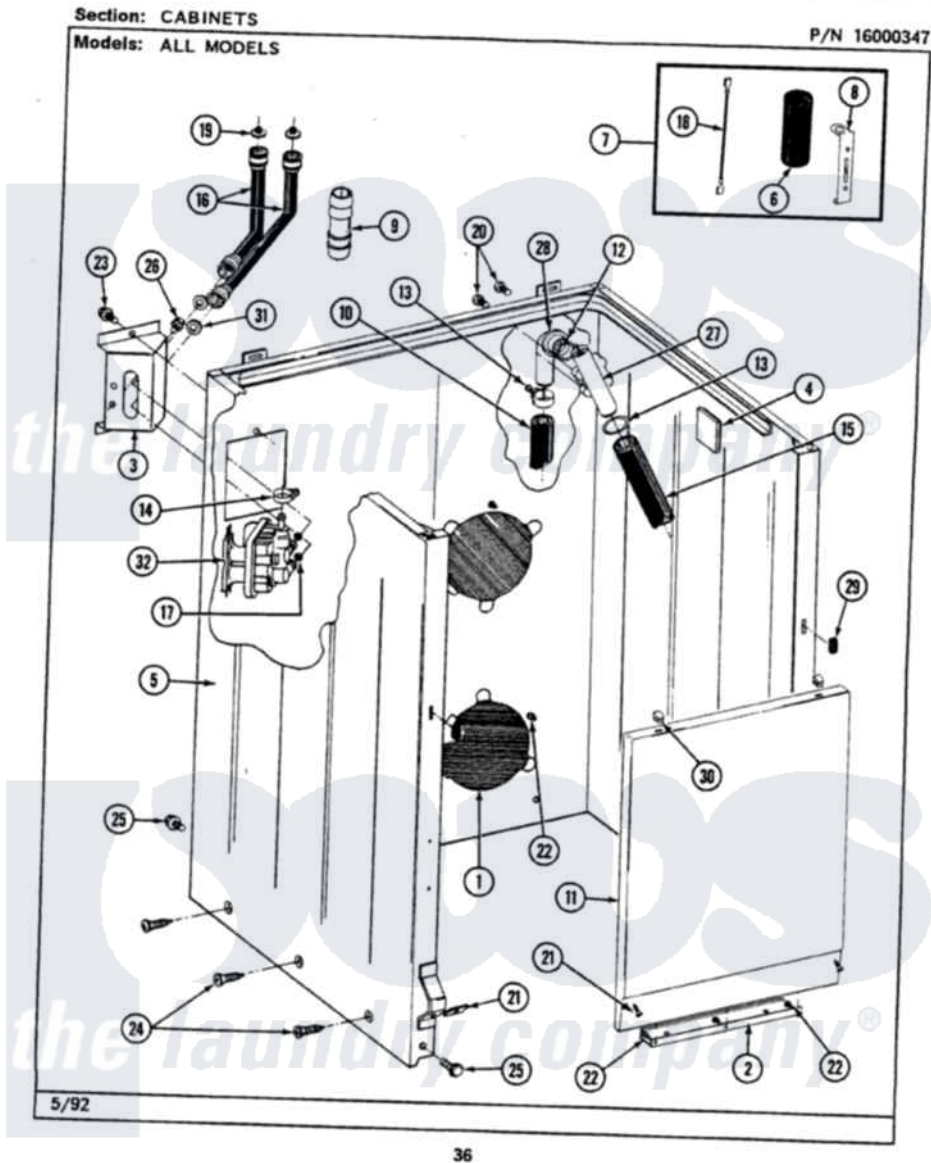

Maytag LAT9400DAL 02 - CABINET

Maytag Residential Maytag LAT9400DAL Washer Parts Parts Diagram 02 - CABINET
 Click on the part number to view part

Item	Original Part Number	Replaced By	Status	Part Description
1	211878		Not Available	PLATE, ACCESS
2	213846			Guard, Belt
3	214812	22002361		Bracket, Water Valve
4	215058			Pad, Cabinet Bumper
5	203319L		Not Available	(ALMOND)
6	Y200832			Capacitor
7	206103			Capacitor Kit
8	211149			Clip, Capacitor
9	Y216015			Coupling, Hose
10	Y059149			(7/8" I.D. CARTON OF 50 FT.)
"	216017			Hose, Drain
11	212998L		Not Available	FRONT PANEL-ALMOND
12	214765			Gasket, Siphon Break
13	200908	285655		Clamp, Hose
14	201575			Clamp, Hose
15	214767	22001448		Hose, Pump

16	202860		Inlet Hose Assembly
17	214337	96160	Screen
18	203237		No.17 Wire With Terminal
19	200961	12001413	Strainer And Washer Kit
20	Y014874		Screw, Idler Arm And Sleeve
21	204439		Screw And Fstner Assembly
22	211294	90767	Screw, 8A X 3/8 HeX Washer Head Tapping
23	212276	W10116760	Screw
24	213007		Xfor Cabinet See Cabinet, Back
25	213121	3400111	Screw, 12-14 X 5/8
"	213122	27001200	Screw
26	Y313561		Screw----NA
27	206638		Siphon Break
28	Y216016	W10116738	Elbow
29	214376	22002331	Spacer, Front Panel
30	212982	22001650	Fastener, Spring
31	Y013783		Washer, Inlet Hose
32	205613		Water Valve