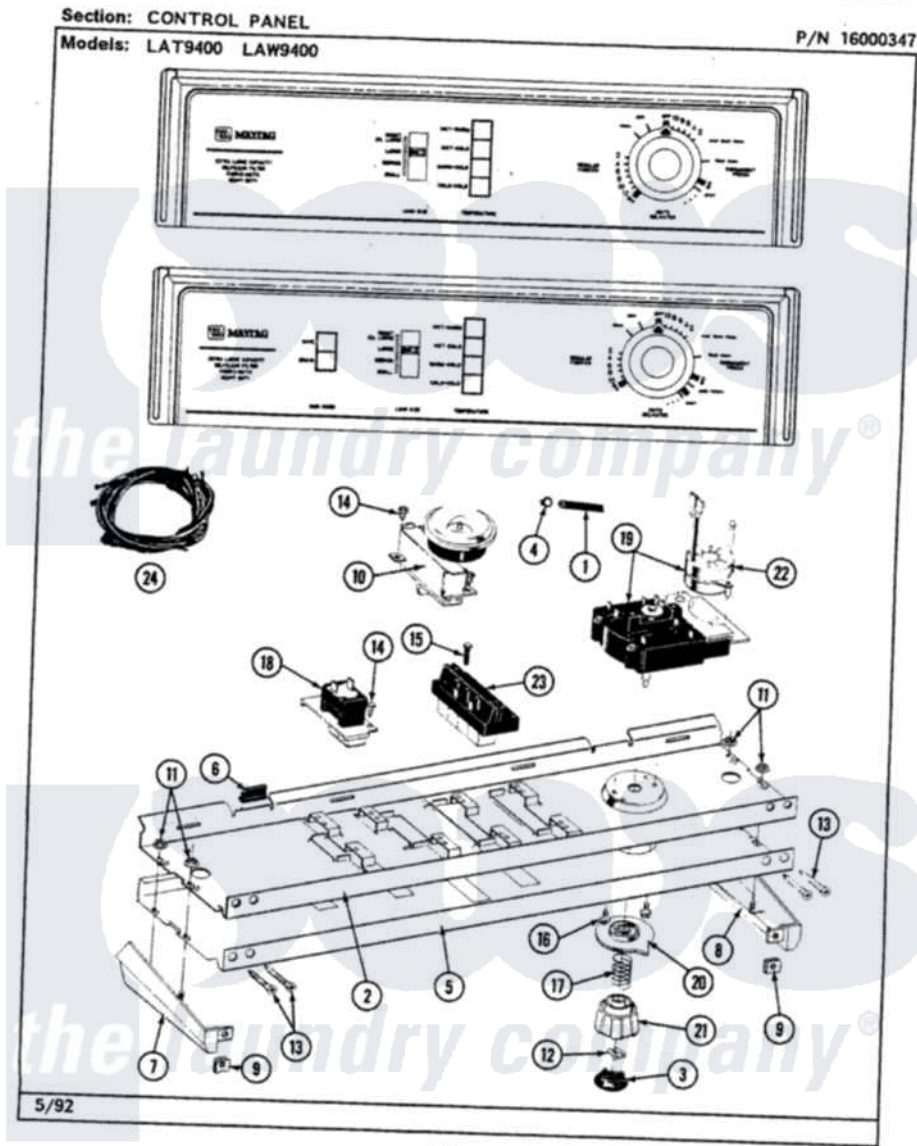

Maytag LAT9400DAL 04 - CONTROL PANEL

24

Maytag [Residential Maytag LAT9400DAL Washer Parts](#) Parts Diagram 04 - CONTROL PANEL
 Click on the part number to view part

Item	Original Part Number	Replaced By	Status	Part Description
1	212942	22001619		Tube, Water Level Switch
2	214809			Back Up Plate
3	215821		Not Available	CAP, KNOB
4	410296	596669		Clamp, Manifold
5	207389		Not Available	CONTROL PANEL
6	214897			Pad, Control Panel
7	207215		Not Available	END CAP LH
8	207216		Not Available	END CAP RH
9	214894			Fastener, End Cap
10	207360			Infinite Level Press Switch
11	214872			Palnut, End Cap Note: Nut, Lamp Holder
12	211605			Bezel, Timer Dial
13	210932			Screw, No.8 X 9/16 Ctsk Note: Screw, Inlet Duct
14	211168	W10139210		Screw, 8-18 X 5/16
15	213117	67006908		Screw, Ice Rack

16	213966	3400014	Screw
17	211065		Spring, Index Wheel
18	207365		2 Button Switch
19	207376	22207376	Timer
20	215827	Not Available	TIMER DIAL SKIRT
21	215828		Knob, Timer
22	205033	22205033	Motor- Tim
23	207367	Not Available	TEMP CONTROL SWITCH - 4 BUTTON
24	207382		Wire Harness