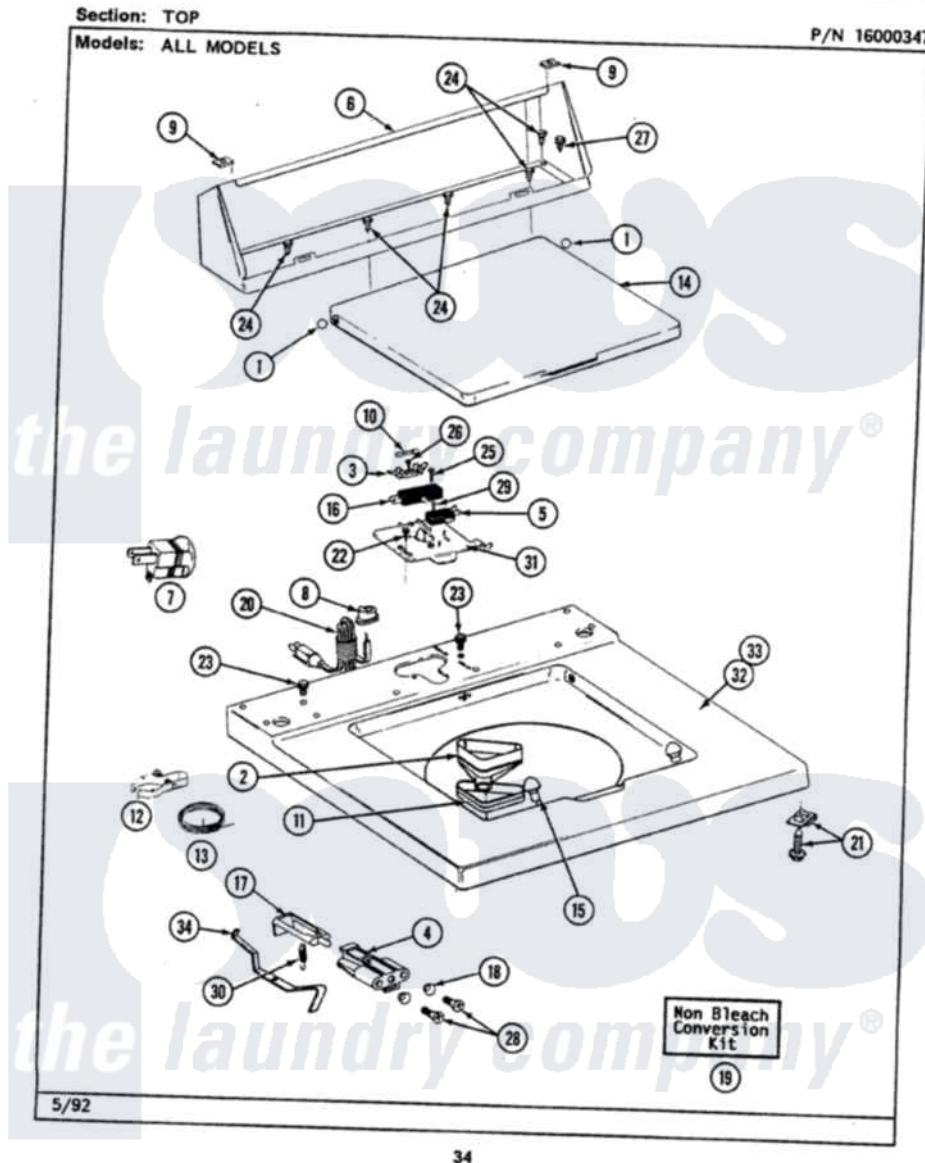

Maytag LAT9400DAL 06 - TOP

Maytag [Residential Maytag LAT9400DAL Washer Parts](#) Parts Diagram 06 - TOP
 Click on the part number to view part

Item	Original Part Number	Replaced By	Status	Part Description
1	211726			Hinge, Ball Lid
2	215578			Bleach Inlet Almond
3	207167			Block, Fuse
4	214279	204968		Plunger And Bracket Assembly--W
5	207166			Switch, Check
6	205635L		Not Available	CONSOLE (ALM)
7	Y201808			Converter
8	211881			Grommet, Cord Part Not Used-Gas Models Only
9	215075			Fastener, Control Panel To Console
10	207168	22001682		Switch Assembly, Lid W/4amp Fuse
11	214436			Gasket
12	301548			Clamp, Ground Wire
13	311155			Ground Wire And Clamp
14	216073L		Not Available	(ALMOND)---NA

15	212716		Bumper, Lid
16	205415	279347	Switch-Lid
17	215700		Not Available
18	211500		LID SWITCH PLUNGER
19	205997		Washer, Bracket To Top Cover
20	204590		Non-Bleach Conversion Kit
21	204445		Cord, Power
22	207159	489355	Screw And Fastener Assembly
23	210186	3370225	Screw, 8 X 1/2
24	211294	90767	Screw
25	213501		Screw, 8A X 3/8 HeX Washer Head Tapping
26	215705	Y311711	Screw, No.6-20 X 1-1/8 Inch
27	Y313559		Screw, Fuse Block
28	910182	25-7809	Screw
29	912012	3400409	Screw, No.6-20 1/2 Flthd Torx
30	213720		Screw
31	Y215699	22001678	Spring, Lid Switch
32	207170L		Bracket, Switch And Fuse
34	215704		Top Cover Assembly ALM----NA
			Lever, Unbalance