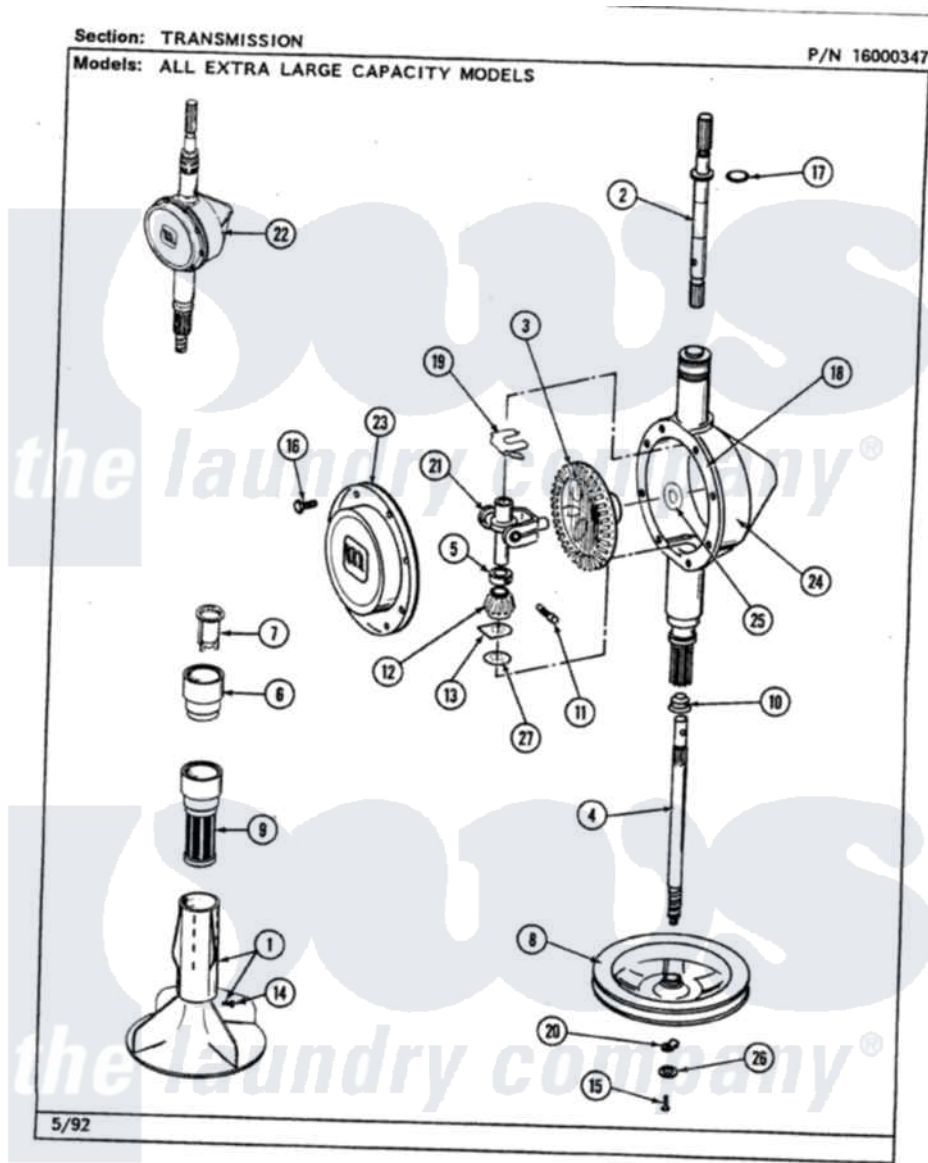

Maytag LAT9400DAL 07 - TRANSMISSION

42

Maytag Residential Maytag LAT9400DAL Washer Parts Parts Diagram 07 - TRANSMISSION
Click on the part number to view part

Item	Original Part Number	Replaced By	Status	Part Description
1	207228			Agitator W/Lock Screw
2	207153	6-2097820		Kit- Shaft
3	206713	6-2067130		Gear- Beve
4	215410	12001450		Ctr Shaft W/Collar Andkeeper- Dp
5	215415		Not Available	COLLAR, LOWER
6	215721			Dispensing Cap
7	215733			Dispensing Cup
8	211059	6-2301530		Pulley
10	206602	207843		Lip Seal Repair Kit
11	Y206629			Pin, Collar
12	215401	W10221114		Pinion
13	215395			Plate, Clutch
14	206478		Not Available	SCREW & WASHER FOR AGITATOR
15	211375	681582		Screw
16	215417		Not Available	SCREW, TRANSMISSION

17	210690		COVER
18	Y058700	675652	Seal, Rubber
19	215581		Adhesive
20	211089		Spring, Agitator Shaft
21	206685	6-2066850	Lug, Stop Pulley
22	206707	6-2097750	Yoke
23	206628		Trans Dee
24	206624	6-2097750	Cover, Transmission
25	215394		Trans Dee
26	211090	22003555	Washer, Bevel Gear
27	211483	6-2114830	Washer, Stop Lug
			Washer- SP