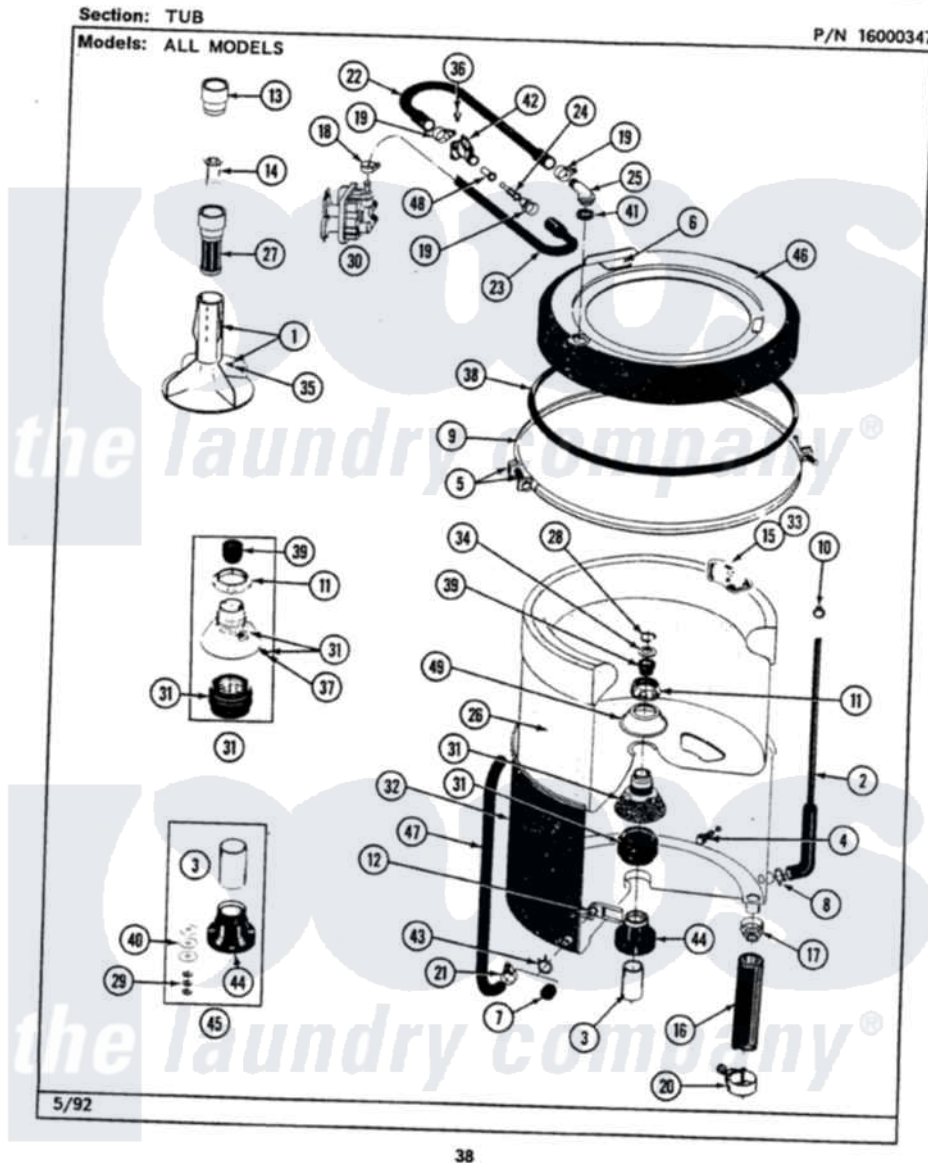

# Maytag LAT9400DAL 08 - TUB

Maytag [Residential Maytag LAT9400DAL Washer Parts](#) Parts Diagram 08 - TUB  
Click on the part number to view part

Item	Original Part Number	Replaced By	Status	Part Description
1	<a href="#">207228</a>			Agitator W/Lock Screw
2	212942	<a href="#">22001619</a>		Tube, Water Level Switch
3	<a href="#">211130</a>			Bearing Liner, Tub Bearing
4	200744	<a href="#">W10175939</a>		Bolt
"	205254	<a href="#">W10175938</a>		Bolt
5	<a href="#">205529</a>			Nut And Bolt Kit For Tub Clamp
6	<a href="#">215232</a>			Bumper, Unbalance
8	<a href="#">211641</a>			Clamp, 1-1/16"
9	<a href="#">200846</a>			Clamp - Tub Cover
10	410296	<a href="#">596669</a>		Clamp, Manifold
11	211047	<a href="#">6-2110472</a>		Nut- Clamp
12	<a href="#">214434</a>			Spout, Deflector
13	<a href="#">215721</a>			Dispensing Cap
14	<a href="#">215733</a>			Dispensing Cup
15	<a href="#">207219</a>			Filter, Self-Cleaning
16	<a href="#">213045</a>			Hose, Outer Tub Part Not Used