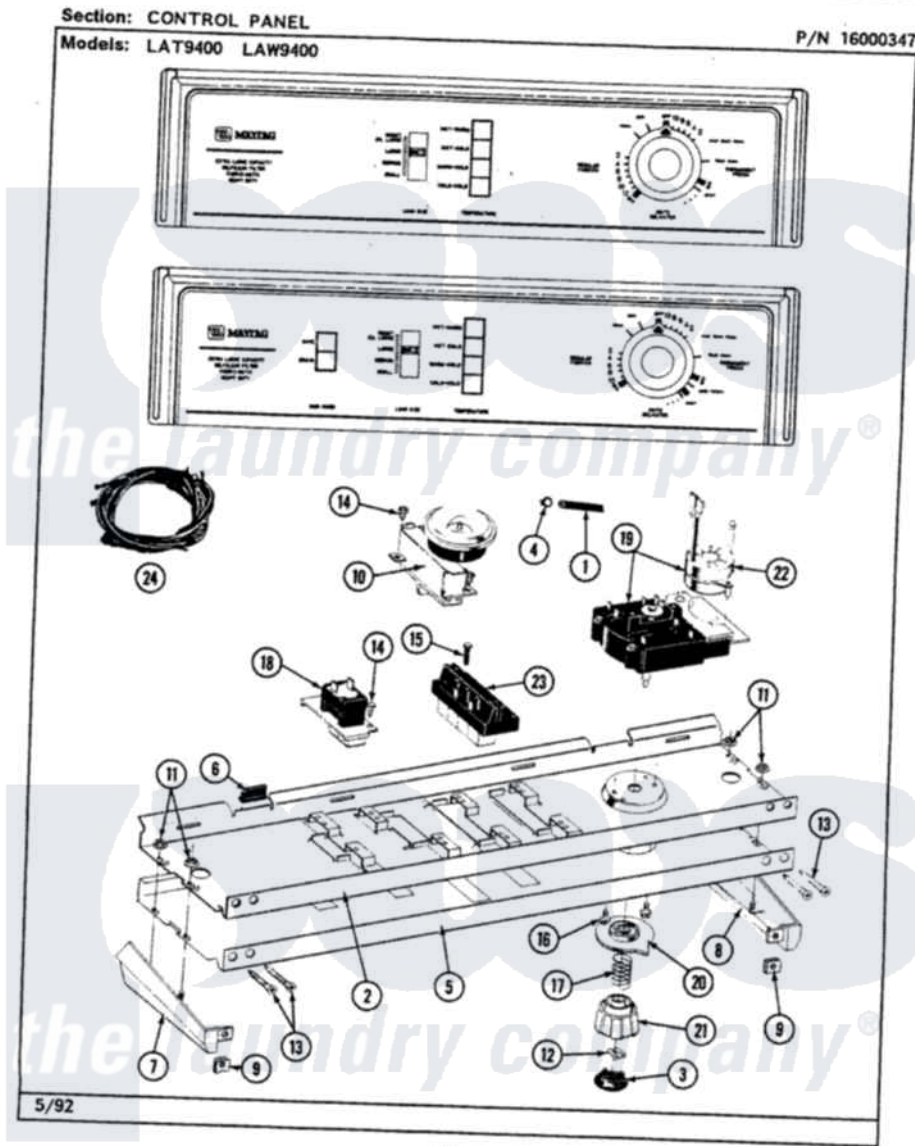

Maytag LAT9400DAW 04 - CONTROL PANEL

24

Maytag [Residential Maytag LAT9400DAW Washer Parts](#) Parts Diagram 04 - CONTROL PANEL
 Click on the part number to view part

Item	Original Part Number	Replaced By	Status	Part Description
1	212942	22001619		Tube, Water Level Switch
2	214809			Back Up Plate
3	215821		Not Available	CAP, KNOB
4	410296	596669		Clamp, Manifold
5	207389		Not Available	CONTROL PANEL
6	214897			Pad, Control Panel
7	207215		Not Available	END CAP LH
8	207216		Not Available	END CAP RH
9	214894			Fastener, End Cap
10	207360			Infinite Level Press Switch
11	214872			Palnut, End Cap Note: Nut, Lamp Holder
12	211605			Bezel, Timer Dial
13	210932			Screw, No.8 X 9/16 Ctsk Note: Screw, Inlet Duct
14	211168	W10139210		Screw, 8-18 X 5/16
15	213117	67006908		Screw, Ice Rack

16	213966	3400014	Screw
17	211065		Spring, Index Wheel
18	207365		2 Button Switch
19	207376	22207376	Timer
20	215827	Not Available	TIMER DIAL SKIRT
21	215828		Knob, Timer
22	205033	22205033	Motor- Tim
23	207367	Not Available	TEMP CONTROL SWITCH - 4 BUTTON
24	207382		Wire Harness