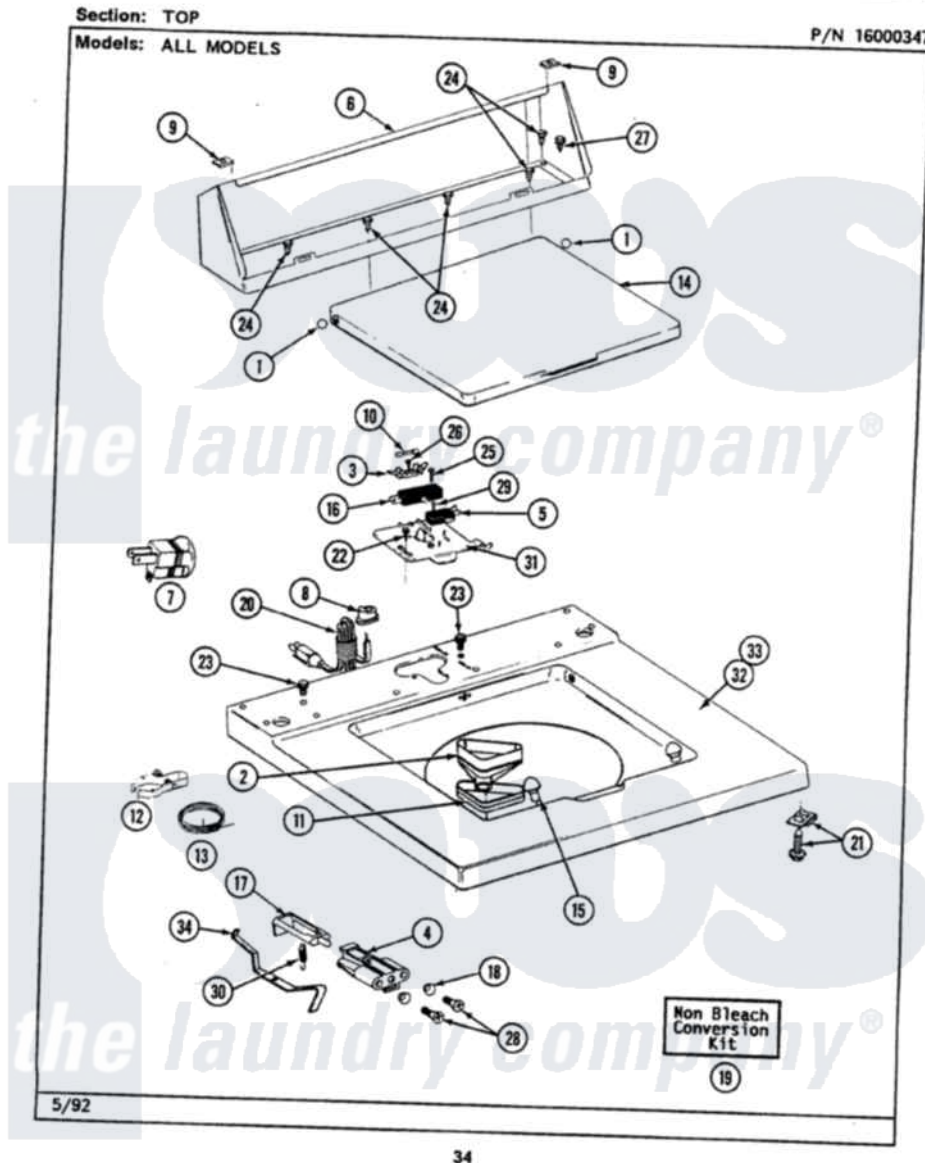

Maytag LAT9400DAW 06 - TOP

Maytag [Residential Maytag LAT9400DAW Washer Parts](#) Parts Diagram 06 - TOP
 Click on the part number to view part

Item	Original Part Number	Replaced By	Status	Part Description
1	211726			Hinge, Ball Lid
2	215577			Bleach Inlet White
3	207167			Block, Fuse
4	214279	204968		Plunger And Bracket Assembly--W
5	207166			Switch, Check
6	205635			Console
7	Y201808			Converter
8	211881			Grommet, Cord Part Not Used-Gas Models Only
9	215075			Fastener, Control Panel To Console
10	207168	22001682		Switch Assembly, Lid W/4amp Fuse
11	214436			Gasket
12	301548			Clamp, Ground Wire
13	311155			Ground Wire And Clamp
14	216073			LID (WHITE)

15	212716		Bumper, Lid
16	205415	279347	Switch-Lid
17	215700		Not Available
18	211500		LID SWITCH PLUNGER
19	205997		Washer, Bracket To Top Cover
20	204590		Non-Bleach Conversion Kit
21	204445		Cord, Power
22	207159	489355	Screw And Fastener Assembly
23	210186	3370225	Screw, 8 X 1/2
24	211294	90767	Screw
25	213501		Screw, 8A X 3/8 HeX Washer Head Tapping
26	215705	Y311711	Screw, No.6-20 X 1-1/8 Inch
27	Y313559		Screw, Fuse Block
28	910182	25-7809	Screw
29	912012	3400409	Screw, No.6-20 1/2 Flthd Torx
30	213720		Screw
31	Y215699	22001678	Spring, Lid Switch
32	207170		Bracket, Switch And Fuse
34	215704		Top Cover
			Lever, Unbalance