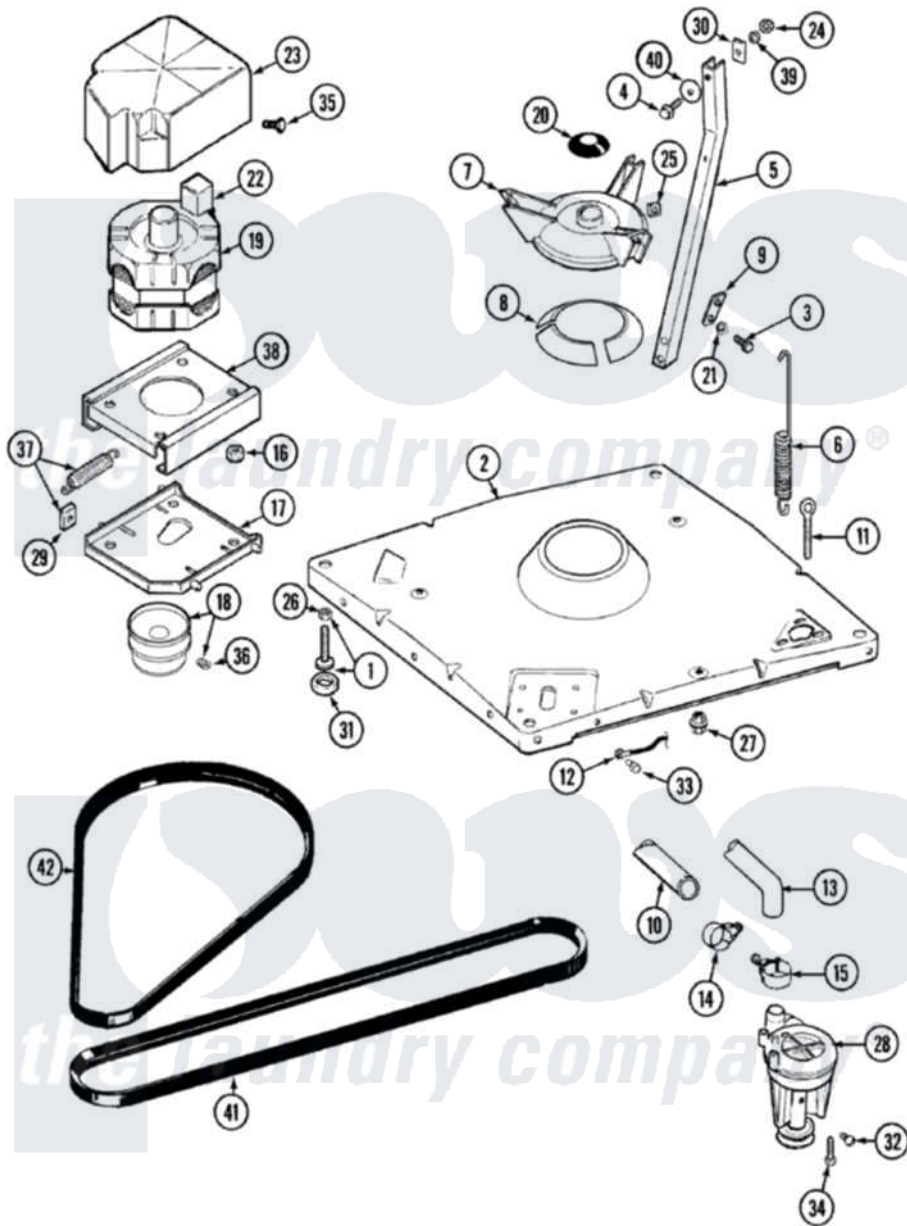

Maytag LAT9406AAE 01 - BASE (9406)

Maytag Residential Maytag LAT9406AAE Washer Parts Parts Diagram 01 - BASE (9406)
 Click on the part number to view part

Item	Original Part Number	Replaced By	Status	Part Description
1	Y302699	22003428		Leg, Adjustable
2	22001172	22002150		Base
3	Y015627			Screw- Hex
4	205254	W10175938		Bolt
"	200744	W10175939		Bolt
5	213053			Brace, Tub Part Not Used
6	22001300			Spring, Centering
7	203725			Damper W/Bolt And Clip
8	203956			Damper Pad Kit
9	213073			Washer, Double Brace
10	22001816			Hose, Drain
11	216416			Bolt, Eye/Centering Spring
12	901220			Ground Wire
13	213045			Hose, Outer Tub Part Not Used
14	22001820	285655		Clamp, Hose
15	22001640	285655		Clamp, Hose

16	Y311426	3400029	Nut, Adapter Plate
17	22001301		Mount, Motor Lower-Assembly
18	200816	6-2008160	Pulley- MO
19	201807	12002353	Motor-Drve
20	22001586		Deflector, Water
21	911852	486009	Lockwasher
22	206504		Motor External Start Switch
"	205131		Switch, Motor External Start
23	215098		Shield, Motor
24	Y052734		Nut, Carrage Bolts And Bracket
25	Y052785		Nut, Brace To Damper
26	210385		Lock Nut For Adjustable Leg
27	211949		Nut, Adjustment Eyebolt
28	202203	6-2022030	Pump As Pa
29	204998	205000	Roller And Spring Kit 4+Spr
30	212979	Not Available	WASHER, TUB BRACE
31	210684		Foot, Adjustable Leg
32	Y015408	22003235	Screw, Bearing Insert
33	Y705026	3370225	Screw
34	211880		Screw, HeX Head No.10 X 1/2 Inc
35	213121	3400111	Screw, 12-14 X 5/8
36	Y053241		Set Screw, Motor Pulley
37	205000		Roller And Spring Kit 4+Spr
38	214956		Motor Mount Assembly
39	Y054867		Washer, Lock
40	211100		Washer, Outer Tub
41	211124		Part Not Used
42	211125		V Belt, DriVe Pulley
43	Y310632	1163839	Screw