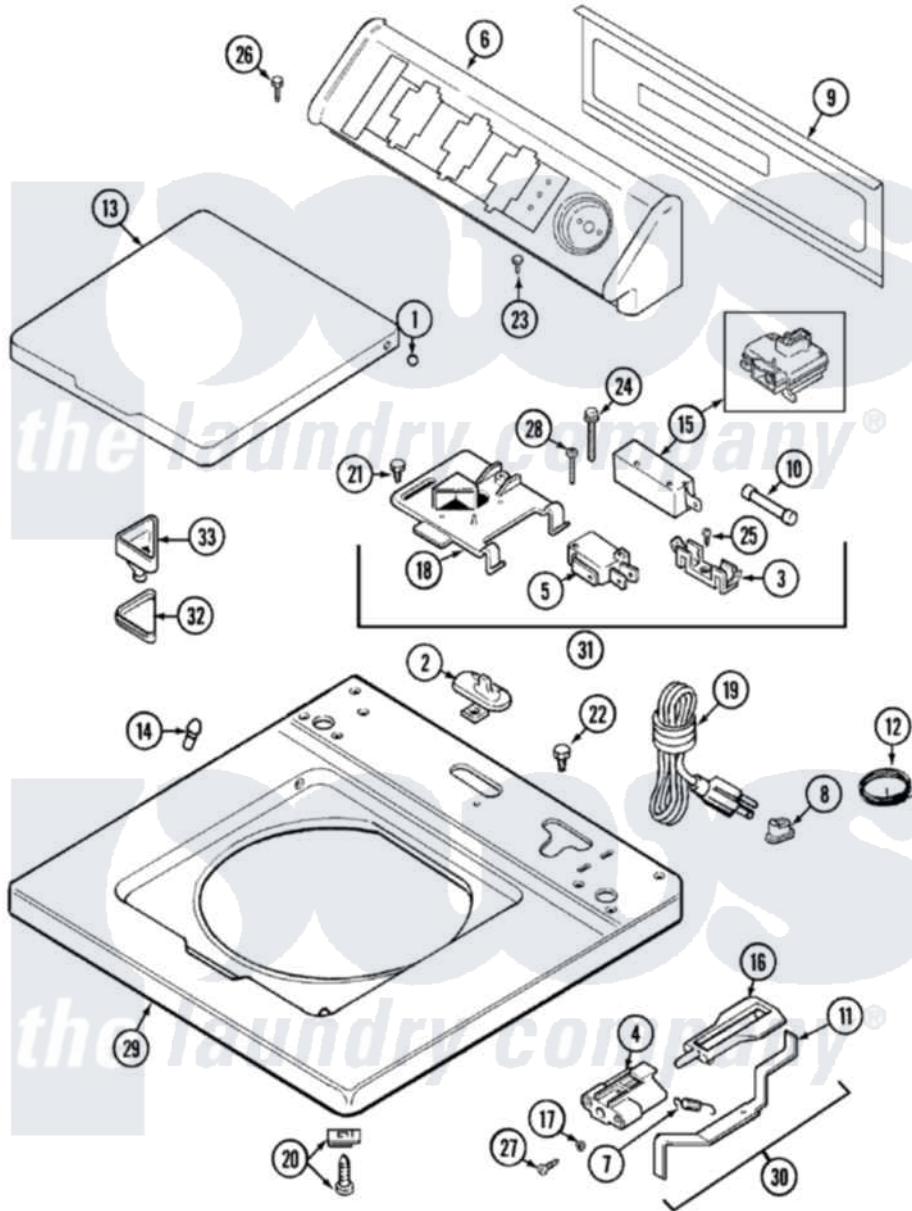

Maytag LAT9406AAE 05 - TOP (9406)

Maytag [Residential Maytag LAT9406AAE Washer Parts](#) Parts Diagram 05 - TOP (9406)
 Click on the part number to view part

Item	Original Part Number	Replaced By	Status	Part Description
1	211726			Hinge, Ball Lid
2	22001298			Cap, Top Cover
"	207159	489355		Screw, 8 X 1/2
3	W10124350		Not Available	NOT REQUIRED PART OR SEE NOTE
"	207167			Block, Fuse
4	22002135			Bracket, Unbalance
"	22001645		Not Available	BRACKET, UNBALANCE---NA
5	W10124350		Not Available	NOT REQUIRED PART OR SEE NOTE
"	207166			Switch, Check
6	22001670			Console
7	213720			Spring, Lid Switch
8	211881			Grommet, Cord Part Not Used-Gas Models Only
9	22001662	8534058		Screw
"	216423	3370225		Screw

"	22001814		Back Panel, Console
10	22001673	22001682	Switch Assembly, Lid W/4amp Fuse
"	W10124350		Not Available NOT REQUIRED PART OR SEE NOTE
11	22001672		Lever, Unbalance
"	22001968		Lever, Unbalance
12	22001654		Wire, Ground
"	Y705026	3370225	Screw
13	22001676	22001893	Lid
"	22001674	22001893	Lid
14	212716		Bumper, Lid
15	205415	279347	Switch-Lid
"	22001967	12001908	Switch-Lid
"	22001972		Clip, Cabinet
16	216255		Plunger, Lid Switch
17	211500		Washer, Bracket To Top Cover
18	22001678		Bracket, Switch And Fuse
"	W10124350		Not Available NOT REQUIRED PART OR SEE NOTE
19	208194	22003062	Cord, Power
20	22001402	214354	Screw, Top Cover To Cabnt.
21	207159	489355	Screw, 8 X 1/2
22	Y705026	3370225	Screw
23	216423	3370225	Screw
24	213501		Screw, No.6-20 X 1-1/8 Inch
25	Y311711		Screw, Fuse Block
26	216423	3370225	Screw
27	22001600	25-7809	Screw, No.6-20 1/2 Flthd Torx
28	22001352		Screw, Check Switch
29	22001781	22002145	Cover Assembly, Top
"	22002145		Cover Assembly, Top
30	22001969		Unbalance Lever Assembly
"	22001681		Unbalance Lever Assembly
31	22001682		Switch Assembly, Lid W/4amp Fuse
32	215374		Not Available GASKET FOR BLEACH CUP
33	22001006		Cup, Bleach