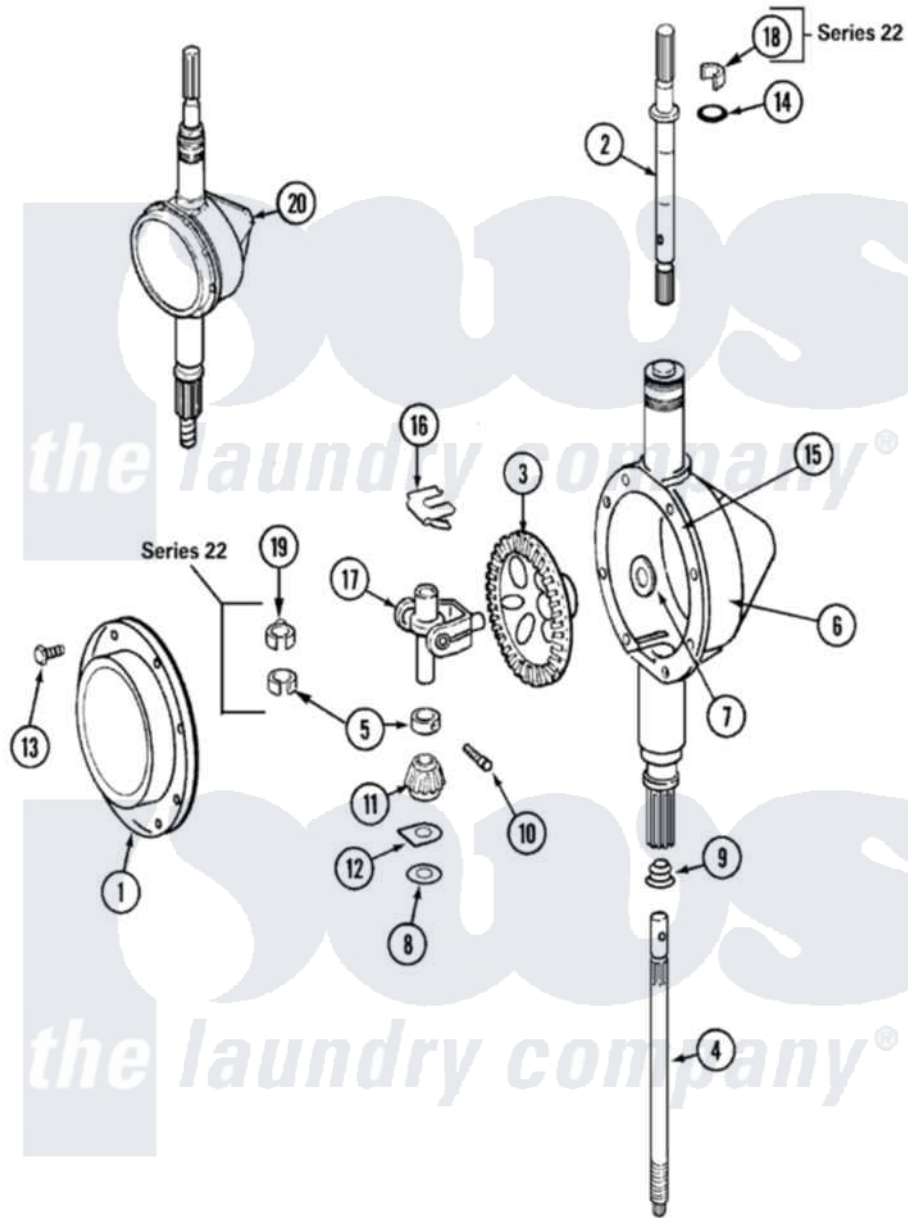

Maytag LAT9406AAE 06 - TRANSMISSION

Maytag Residential Maytag LAT9406AAE Washer Parts Parts Diagram 06 - TRANSMISSION
 Click on the part number to view part

Item	Original Part Number	Replaced By	Status	Part Description
1	206628			Cover, Transmission
2	22002415	6-2168983		Shaft- Agi
"	207153	6-2097820		Kit- Shaft
3	206713	6-2067130		Gear- Beve
4	22002342	6-2300050		Shaft- Cen
"	215410	12001450		Ctr Shaft W/Collar Andkeeper- Dp
5	22002353			Collar, Center Shaft
"	215415		Not Available	COLLAR, LOWER
6	22002416	6-2300100		Assembly-
"	206624	6-2097750		Trans Dee
7	215394			Washer, Bevel Gear
8	211483	6-2114830		Washer- SP
9	206602	207843		Lip Seal Repair Kit
10	Y206629			Pin, Collar
"	W10124350		Not Available	NOT REQUIRED PART OR SEE NOTE

11	215401	W10221114		Pinion
12	215395			Plate, Clutch
13	215417		Not Available	SCREW, TRANSMISSION COVER
"	215417		Not Available	SCREW, TRANSMISSION COVER
14	22002417			O-Ring AgitatOr Shaft
"	210690			Seal, Rubber
15	Y058700	675652		Adhesive
16	215581			Spring, Agitator Shaft
"	W10124350		Not Available	NOT REQUIRED PART OR SEE NOTE
17	206685	6-2066850		Yoke
18	22002340			Collar, Agitator Shaft
19	22002341			Collar, Lower Plastic Keeper
20	206707	6-2097750		Trans Dee
"	22002373	6-2097750		Trans Dee