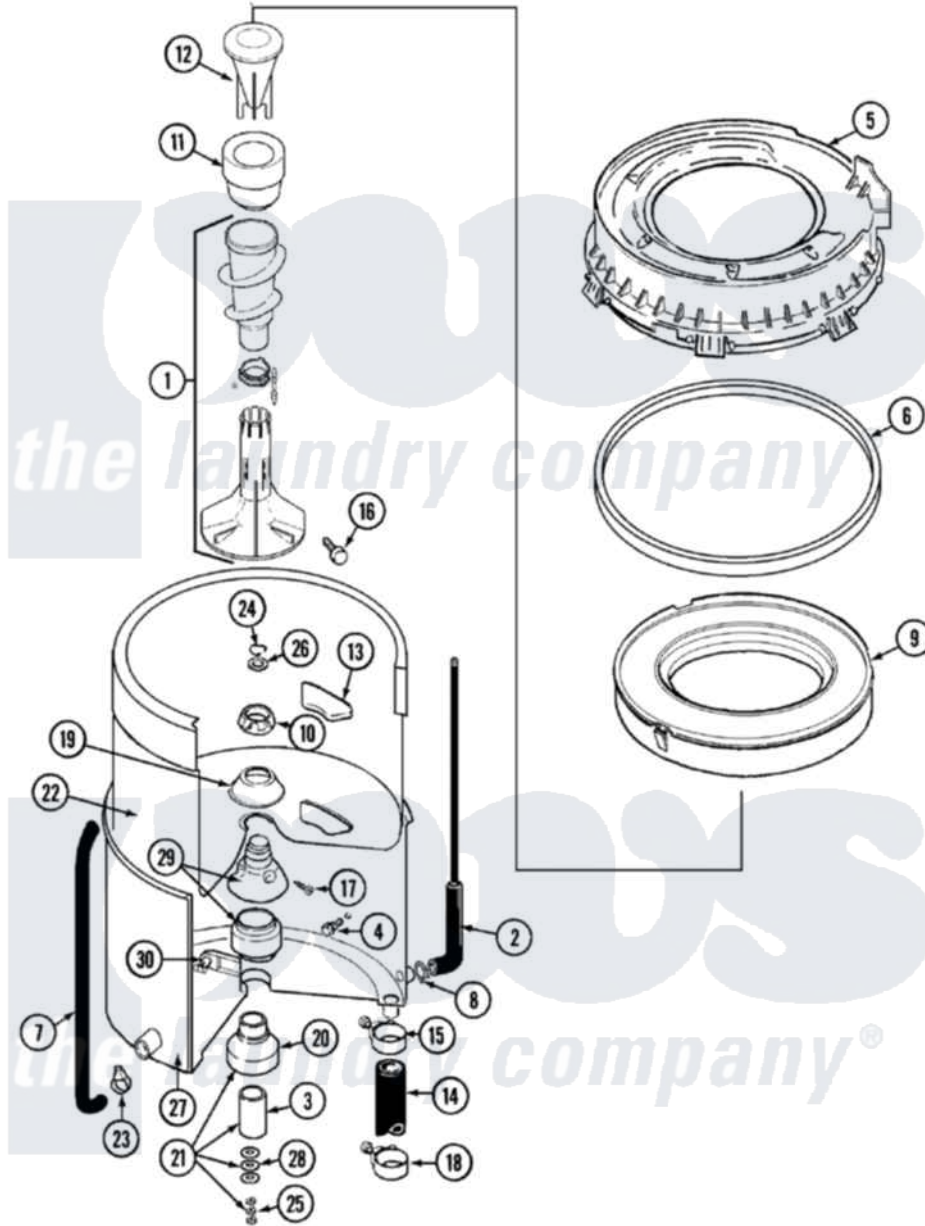

Maytag LAT9406AAE 07 - TUB (9406)

Maytag [Residential Maytag LAT9406AAE Washer Parts](#) Parts Diagram 07 - TUB (9406)
 Click on the part number to view part

| Item | Original Part Number | Replaced By | Status | Part Description |
|------|--------------------------|---------------------------|--------|----------------------------------|
| 1 | 22001821 | | | Agitator Auger And Base Assembly |
| " | 22003436 | 22001821 | | Agitator Auger And Base Assembly |
| 2 | 22001036 | 22001619 | | Tube, Water Level Switch |
| 3 | 211130 | | | Bearing Liner, Tub Bearing |
| 4 | 200744 | W10175939 | | Bolt |
| " | 205254 | W10175938 | | Bolt |
| 5 | 22001299 | | | Tub Cover And Gasket Assembly |
| 6 | Y22001201 | 22001007 | | Gasket, Cover To Tub |
| 7 | 22001320 | | | Tube, Bleach |
| 8 | 211641 | | | Clamp, 1-1/16" |
| 9 | 22001142 | | | Ring, Balance |
| 10 | 211047 | 6-2110472 | | Nut- Clamp |
| 11 | 22001805 | 21001905 | | Dispenser, Fabric |
| 12 | 22001806 | 21001905 | | Dispenser, Fabric |

| | | | |
|----|--------------------------|---------------------------|-------------------------------|
| 13 | 207219 | | Filter, Self-Cleaning |
| 14 | 213045 | | Hose, Outer Tub Part Not Used |
| 15 | 22001640 | 285655 | Clamp, Hose |
| 16 | 22001819 | | L0cking Screw And O Ring |
| 17 | 22001423 | | Set Screw, Mounting Stem |
| 18 | 22001640 | 285655 | Clamp, Hose |
| 19 | 211210 | | Washer, Clamping Nut |
| 20 | 200824 | 6-2040130 | Tub Bearin |
| 21 | 204013 | 6-2040130 | Tub Bearin |
| 22 | 22001139 | | Tub, Inner |
| 23 | 205161 | 489503 | Clamp |
| 24 | Y015667 | | Retaining Ring |
| 25 | Y054867 | | Washer, Lock |
| 26 | Y015666 | | Washer, Retaining - |
| 27 | 22001114 | Not Available | TUB, OUTER (EX. LARGE) |
| 28 | 211100 | | Washer, Outer Tub |
| 29 | 22001648 | 6-2095720 | Mounting S |
| 30 | 214434 | | Spout, Deflector |