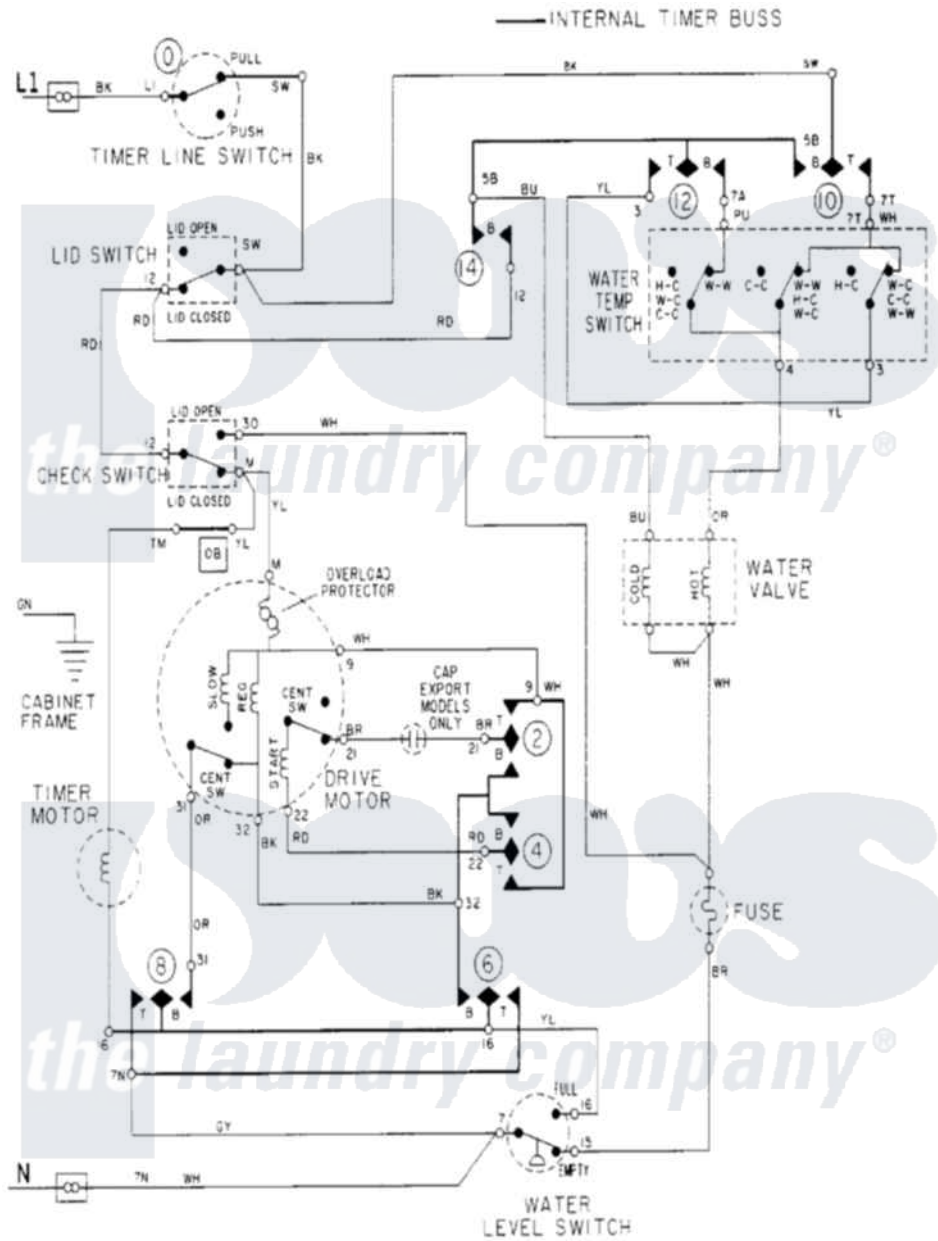

# Maytag LAT9406AAE 08 - WIRING INFORMATION

Maytag Residential Maytag LAT9406AAE Washer Parts Parts Diagram 08 - WIRING INFORMATION  
 Click on the part number to view part

Item	Original Part Number	Replaced By	Status	Part Description
NI	15002093		Not Available	WIRING INFORMATION
"	15001922		Not Available	WIRING INFORMATION