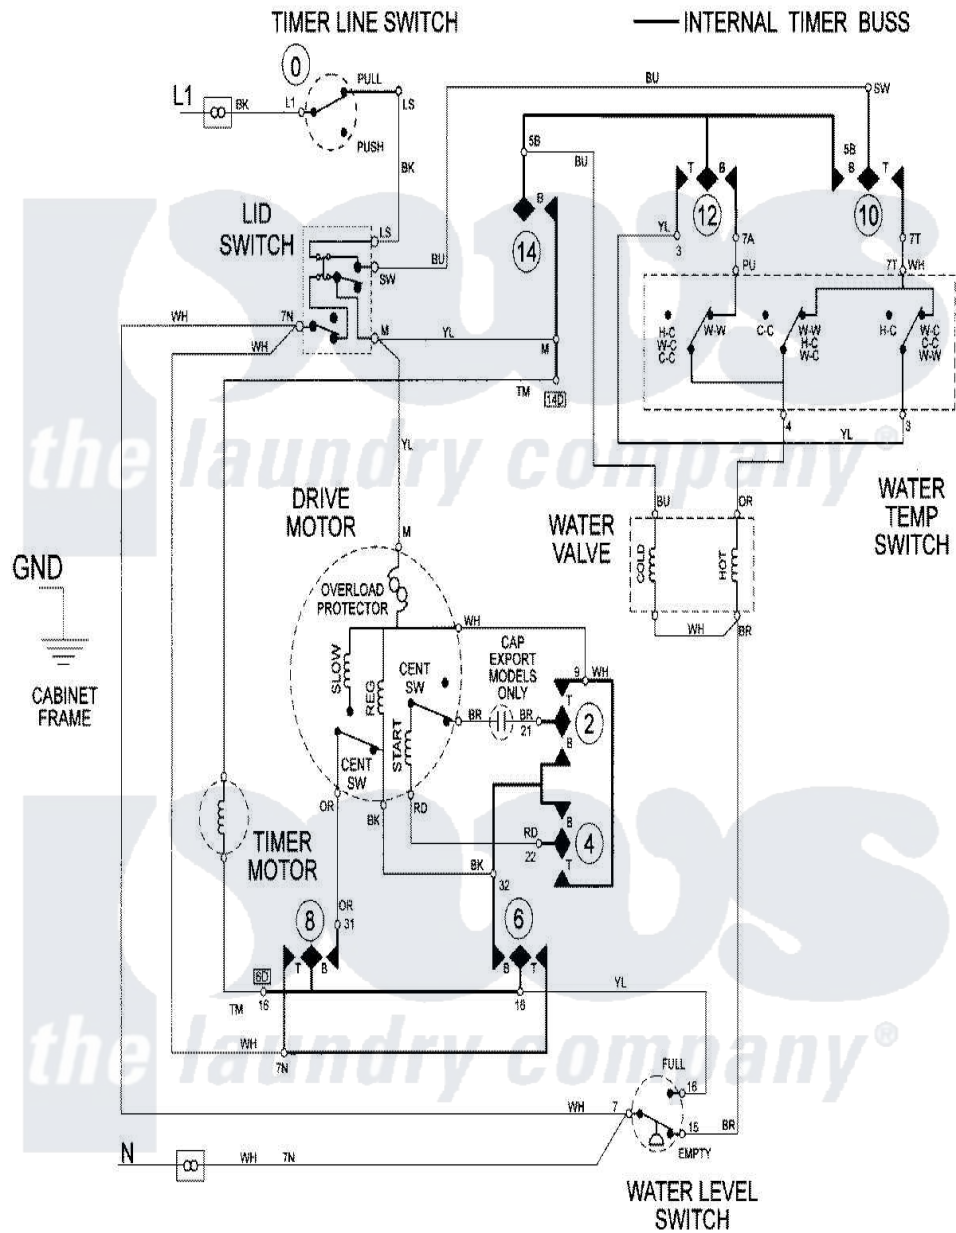

Maytag LAT9406AAE 09 - WIRING INFORMATION (SER PRE 15)

Maytag Residential Maytag LAT9406AAE Washer Parts Parts Diagram 09 - WIRING INFORMATION (SER PRE 15)

Click on the part number to view part

Item	Original Part Number	Replaced By	Status	Part Description
NI	15002093		Not Available	WIRING INFORMATION