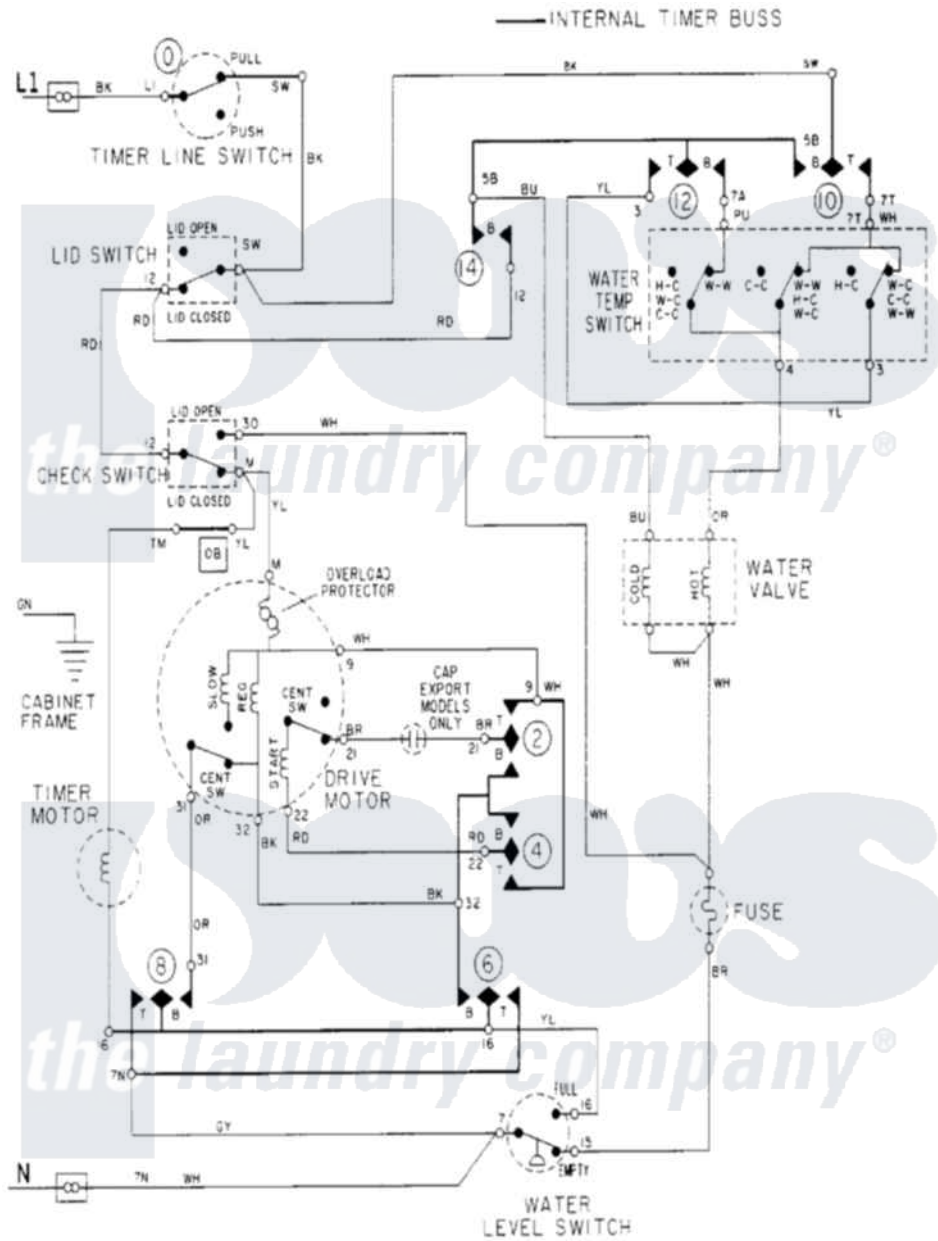

Maytag LAT9406AAM 08 - WIRING INFORMATION

Maytag Residential Maytag LAT9406AAM Washer Parts Parts Diagram 08 - WIRING INFORMATION
 Click on the part number to view part

Item	Original Part Number	Replaced By	Status	Part Description
NI	15002093		Not Available	WIRING INFORMATION
"	15001922		Not Available	WIRING INFORMATION