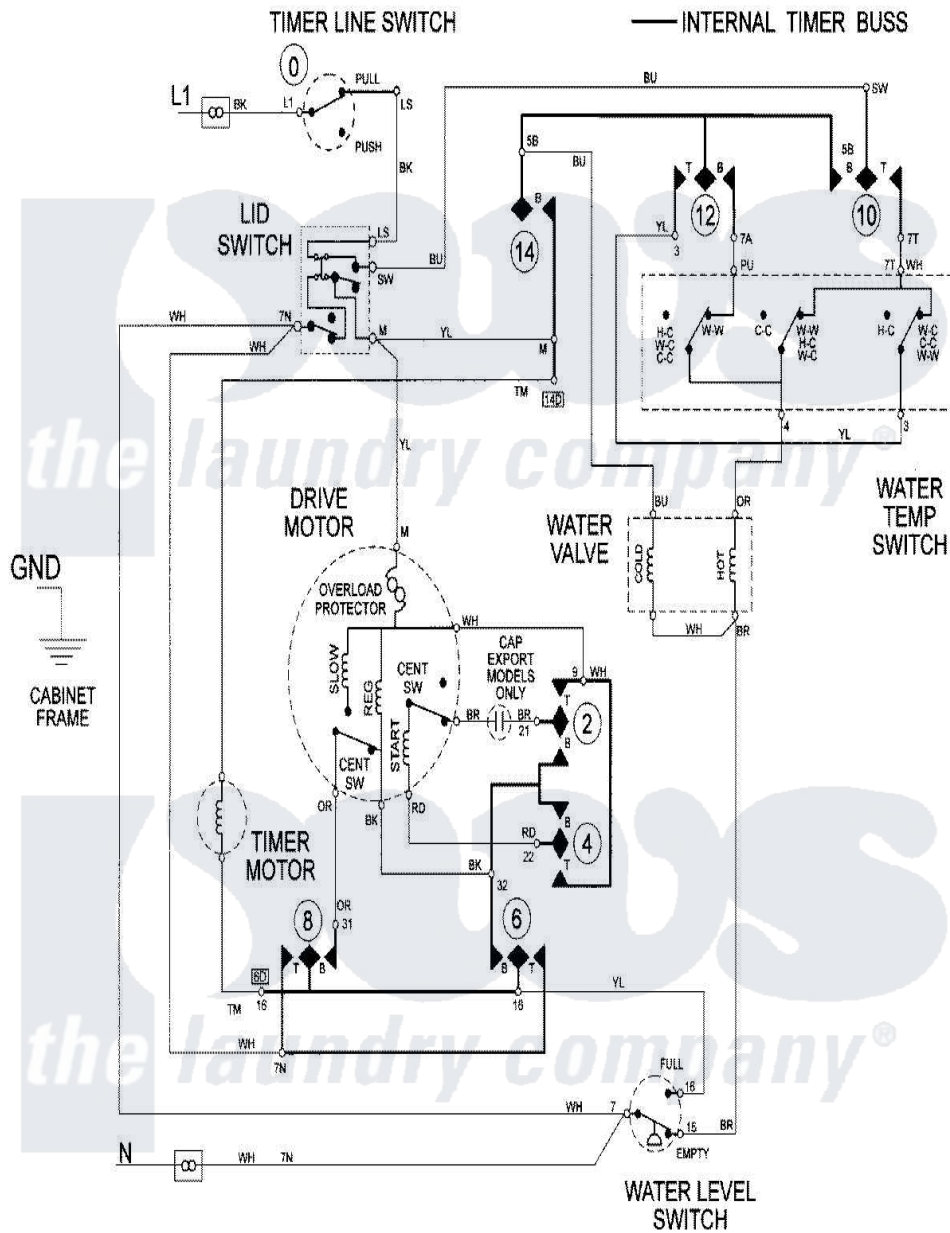

Maytag LAT9406AAM 09 - WIRING INFORMATION (SER PRE 15)

Maytag Residential Maytag LAT9406AAM Washer Parts Diagram 09 - WIRING INFORMATION (SER PRE 15)

[Click on the part number to view part](#)

| Item | Original Part Number | Replaced By | Status        | Part Description   |
|------|----------------------|-------------|---------------|--------------------|
| NI   | 15002093             |             | Not Available | WIRING INFORMATION |