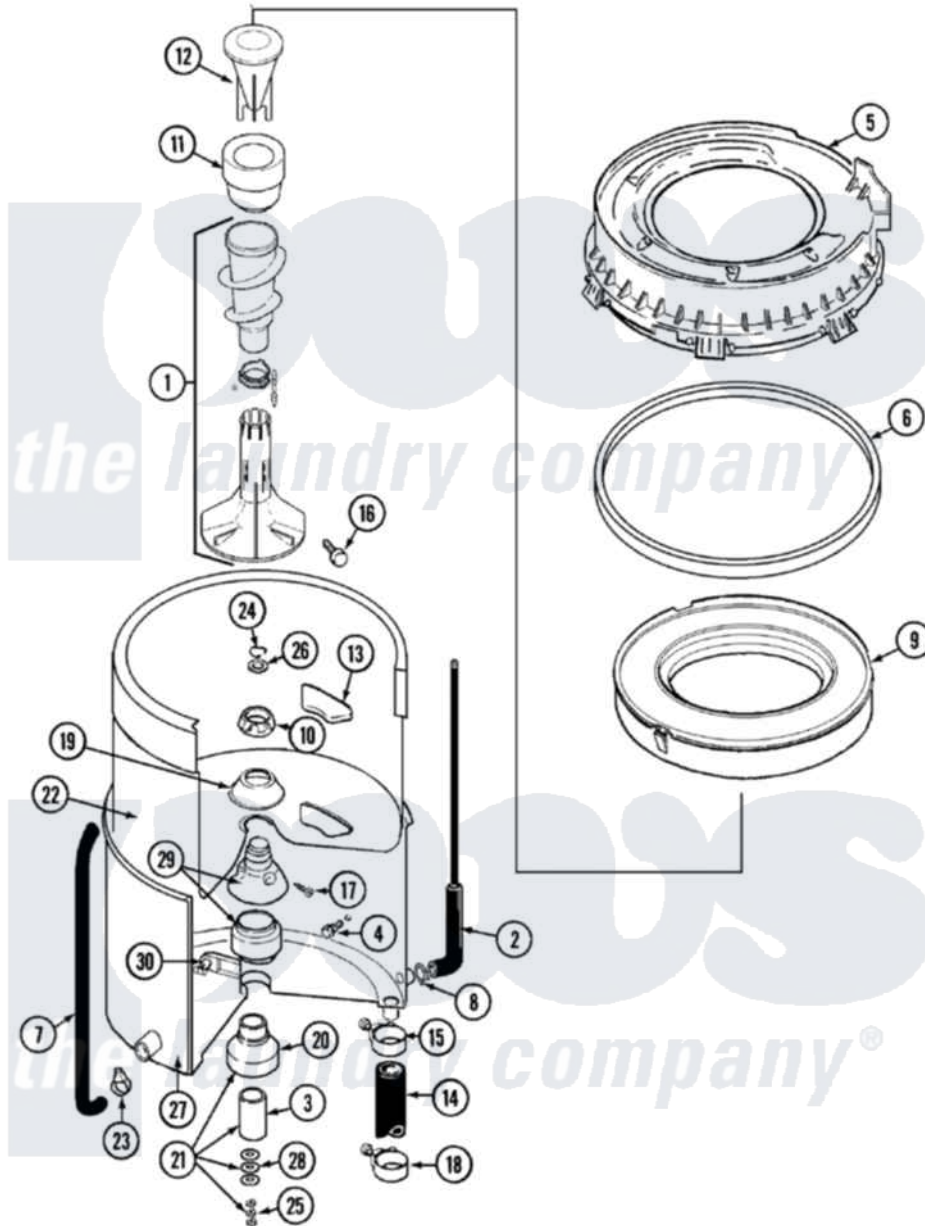

# Maytag LAT9406ABE 07 - TUB

Maytag [Residential Maytag LAT9406ABE Washer Parts](#) Parts Diagram 07 - TUB  
 Click on the part number to view part

Item	Original Part Number	Replaced By	Status	Part Description
1	22002363		Not Available	AGITATOR ASSY (CANADA AS PACK)
2	22001036	<a href="#">22001619</a>		Tube, Water Level Switch
3	<a href="#">211130</a>			Bearing Liner, Tub Bearing
4	200744	<a href="#">W10175939</a>		Bolt
"	205254	<a href="#">W10175938</a>		Bolt
5	<a href="#">22001299</a>			Tub Cover And Gasket Assembly
6	Y22001201	<a href="#">22001007</a>		Gasket, Cover To Tub
7	<a href="#">22001320</a>			Tube, Bleach
8	<a href="#">211641</a>			Clamp, 1-1/16"
9	<a href="#">22001142</a>			Ring, Balance
10	211047	<a href="#">6-2110472</a>		Nut- Clamp
11	22001805	<a href="#">21001905</a>		Dispenser, Fabric
12	22001806	<a href="#">21001905</a>		Dispenser, Fabric
13	<a href="#">207219</a>			Filter, Self-Cleaning
14	<a href="#">213045</a>			Hose, Outer Tub Part Not

14	<a href="#">213043</a>		Used
15	22001640	<a href="#">285655</a>	Clamp, Hose
16	<a href="#">22001819</a>		L0cking Screw And O Ring
17	<a href="#">22001423</a>		Set Screw, Mounting Stem
18	22001640	<a href="#">285655</a>	Clamp, Hose
19	<a href="#">211210</a>		Washer, Clamping Nut
20	200824	<a href="#">6-2040130</a>	Tub Bearin
21	204013	<a href="#">6-2040130</a>	Tub Bearin
22	<a href="#">22001139</a>		Tub, Inner
23	205161	<a href="#">489503</a>	Clamp
24	<a href="#">Y015667</a>		Retaining Ring
25	<a href="#">Y054867</a>		Washer, Lock
26	<a href="#">Y015666</a>		Washer, Retaining -
27	22001114	Not Available	TUB, OUTER (EX. LARGE)
28	<a href="#">211100</a>		Washer, Outer Tub
29	22001648	<a href="#">6-2095720</a>	Mounting S
30	<a href="#">214434</a>		Spout, Deflector