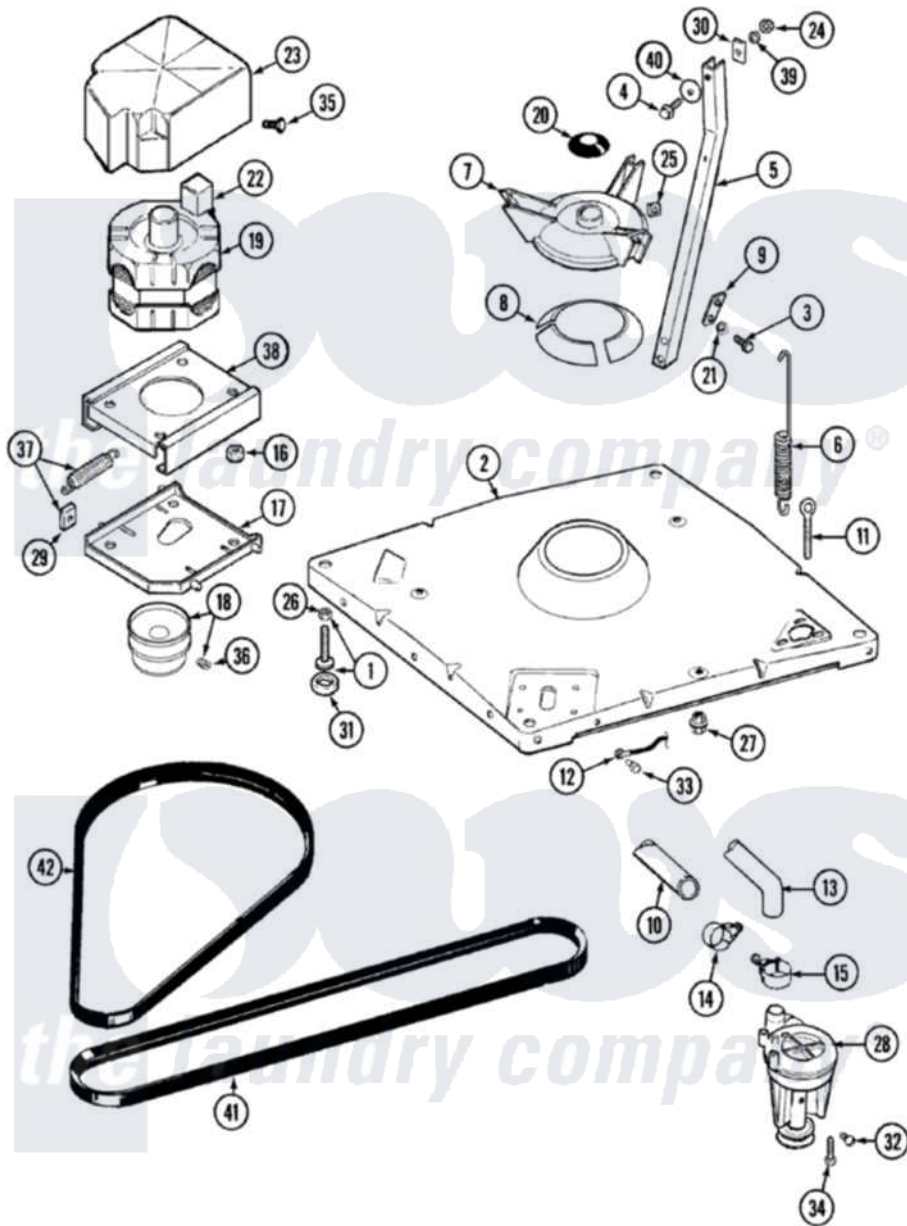

Maytag LAT9416AAE 01 - BASE (9416)

Maytag Residential Maytag LAT9416AAE Washer Parts Parts Diagram 01 - BASE (9416)
 Click on the part number to view part

Item	Original Part Number	Replaced By	Status	Part Description
1	Y302699	22003428		Leg, Adjustable
2	22001172	22002150		Base
3	Y015627			Screw- Hex
4	205254	W10175938		Bolt
"	200744	W10175939		Bolt
5	213053			Brace, Tub Part Not Used
6	22001300			Spring, Centering
7	203725			Damper W/Bolt And Clip
8	203956			Damper Pad Kit
9	213073			Washer, Double Brace
11	216416			Bolt, Eye/Centering Spring
12	901220			Ground Wire
13	213045			Hose, Outer Tub Part Not Used
15	22001640	285655		Clamp, Hose
16	Y311426	3400029		Nut, Adapter Plate
17	22001301			Mount, Motor Lower-Assembly

18	200816	6-2008160	Pulley- MO
19	201807	12002353	Motor-Drve
20	22001586		Deflector, Water
21	911852	486009	Lockwasher
22	206504		Motor External Start Switch
"	205131		Switch, Motor External Start
23	215098		Shield, Motor
24	Y052734		Nut, Carrage Bolts And Bracket
25	Y052785		Nut, Brace To Damper
26	210385		Lock Nut For Adjustable Leg
27	211949		Nut, Adjustment Eyebolt
28	202203	6-2022030	Pump As Pa
29	204998	205000	Roller And Spring Kit 4+Spr
30	212979	Not Available	WASHER, TUB BRACE
31	210684		Foot, Adjustable Leg
32	Y015408	22003235	Screw, Bearing Insert
33	Y705026	3370225	Screw
34	211880		Screw, HeX Head No.10 X 1/2 Inc
35	213121	3400111	Screw, 12-14 X 5/8
36	Y053241		Set Screw, Motor Pulley
37	205000		Roller And Spring Kit 4+Spr
38	214956		Motor Mount Assembly
39	Y054867		Washer, Lock
40	211100		Washer, Outer Tub
41	211124		Part Not Used
42	211125		V Belt, DriVe Pulley