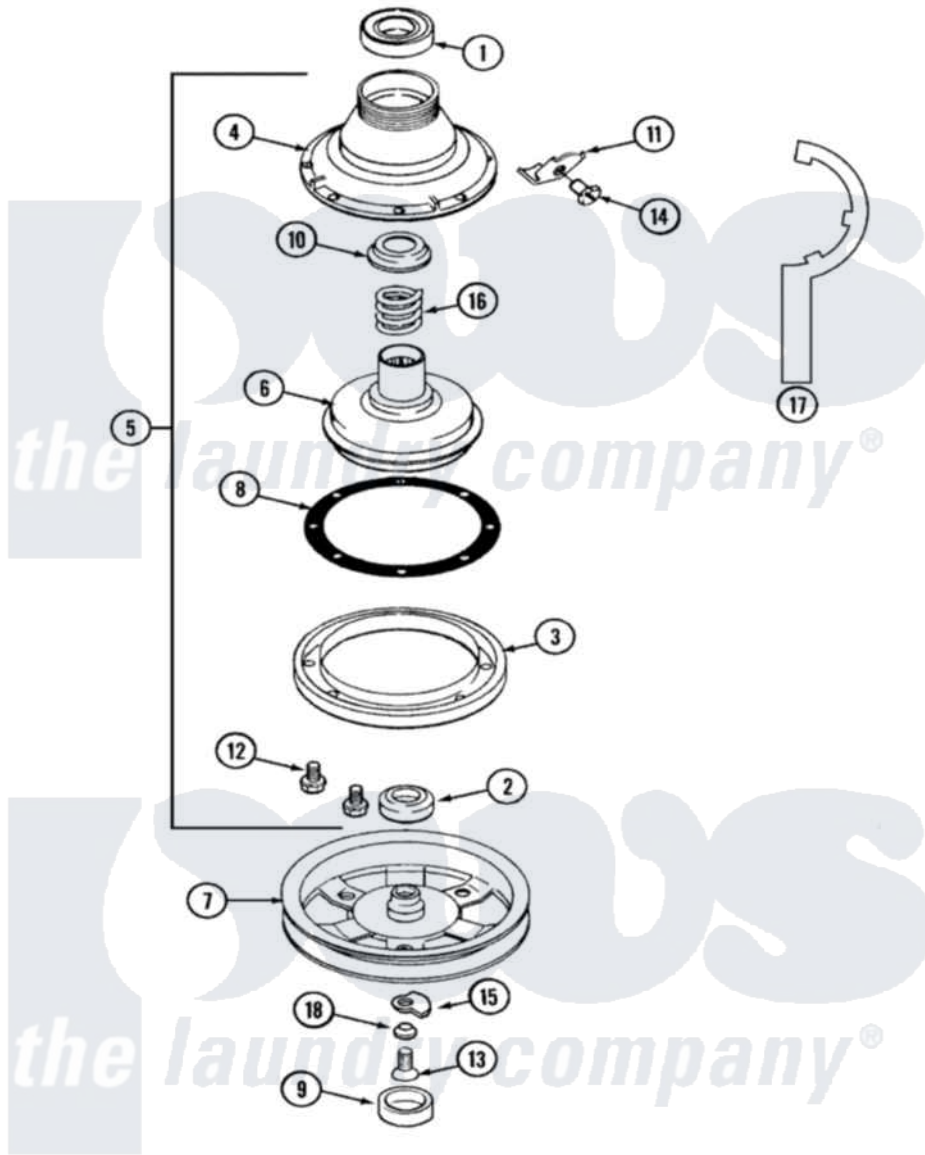

Maytag LAT9416AAE 03 - CLUTCH, BRAKE & BELTS (9416)

Maytag [Residential Maytag LAT9416AAE Washer Parts](#) Parts Diagram 03 - CLUTCH, BRAKE & BELTS (9416)
 Click on the part number to view part

Item	Original Part Number	Replaced By	Status	Part Description
1	Y200720	22003441		Bearing, Rear
2	200835			Bearing, Brake Rotor
3	211043	6-2011900		Brake Asse
4	211045	6-2011900		Brake Asse
5	201190	6-2011900		Brake Asse
6	201126	6-2011900		Brake Asse
7	22002431	6-2301550		Pulley Assembly
"	211059	6-2301530		Pulley
8	211042	6-2011900		Brake Asse
9	211038		Not Available	CAP, OIL RETAINER
"	22002428			Cover, Dust
10	211039	6-2011900		Brake Asse
11	213325			Clip, Retaining
12	211000			SCREW, BRAKE DRUM (HEX HEAD)
13	211375	681582		Screw
14	213326			Bolt, Sems Retaining Clip

15	211089		Lug, Stop Pulley
16	211041	6-2011900	Brake Asse
17	Y038315	038315	Tool
18	211090	22003555	Washer, Stop Lug