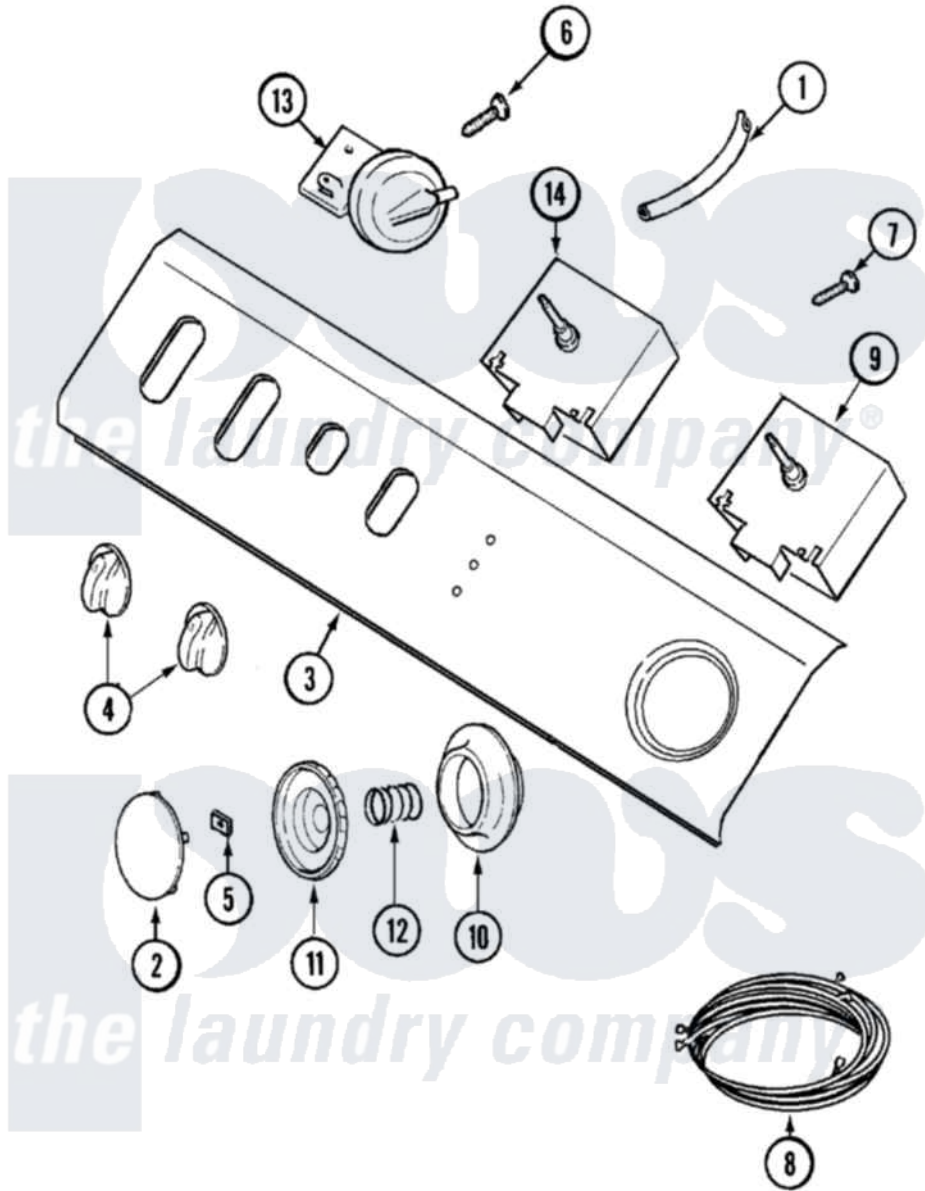

Maytag LAT9416AAE 04 - CONTROL PANEL (9416)

Maytag [Residential Maytag LAT9416AAE Washer Parts](#) Parts Diagram 04 - CONTROL PANEL (9416)
 Click on the part number to view part

Item	Original Part Number	Replaced By	Status	Part Description
1	22001036	22001619		Tube, Water Level Switch
2	22001664			Timer Knob Insert/Cap
3	22001709			Panel, Control
4	22001663			Knob, Selector Switch
5	211605			Bezel, Timer Dial
6	22001662	8534058		Screw
7	22001661	3400094		Screw, 10-32 X 3/8
8	22001756			Wire Harness, Main
"	22002207			Harness, Wire
9	22003362			Timer
"	22002201	22003362		Timer
"	22001830	22003366		Timer
10	22001660			Dial Skirt - White
11	22001659			Timer Knob - Grey
12	211065			Spring, Index Wheel
13	22001656			5 Level Rotary Pressure Switch

14	22001825		Temperature Switch - Rotary
15	22001832	Not Available	MANUAL, USE & CARE
"	22001764	22002409	Manual, Use And Care