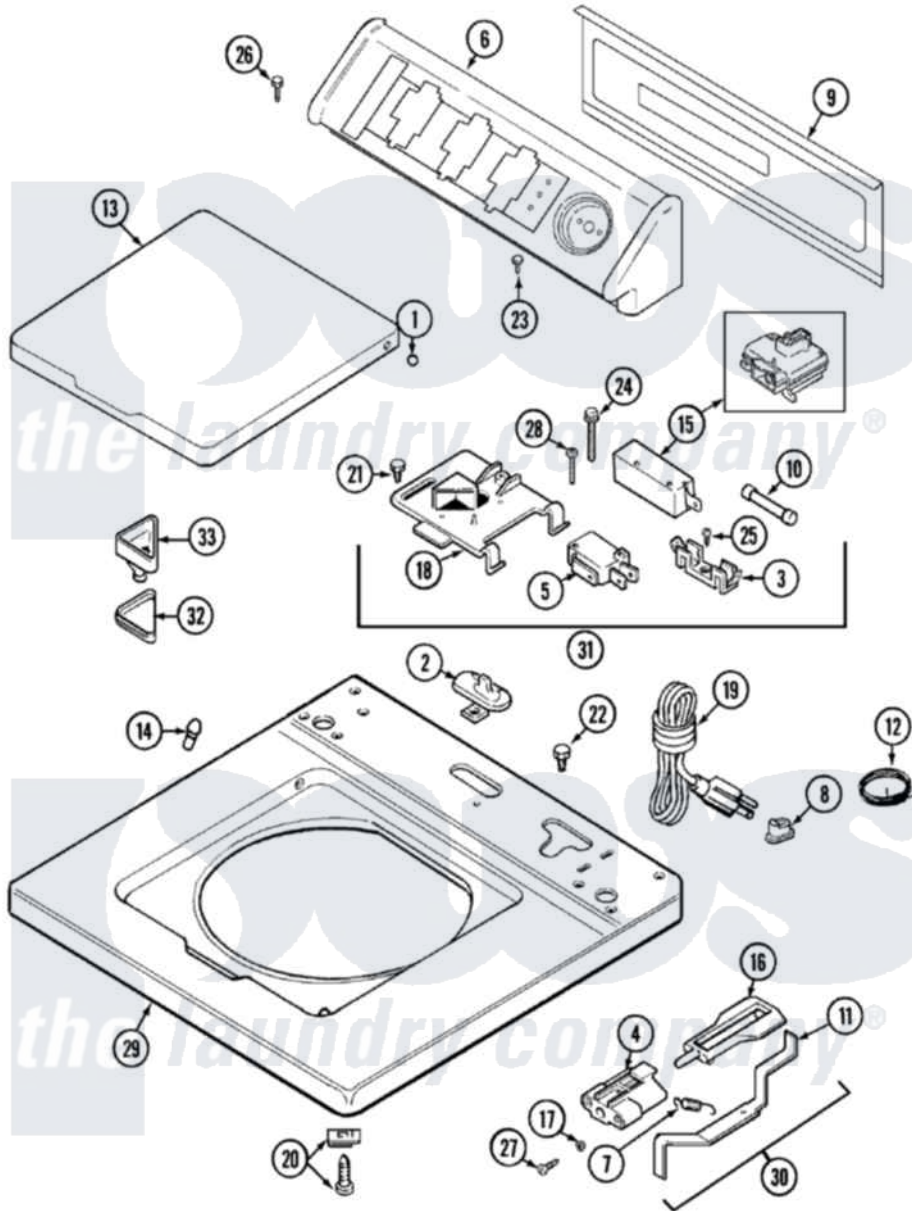

Maytag LAT9416AAE 05 - TOP (9416)

Maytag [Residential Maytag LAT9416AAE Washer Parts](#) Parts Diagram 05 - TOP (9416)
 Click on the part number to view part

Item	Original Part Number	Replaced By	Status	Part Description
1	211726			Hinge, Ball Lid
2	22001298			Cap, Top Cover
"	207159	489355		Screw, 8 X 1/2
3	W10124350		Not Available	NOT REQUIRED PART OR SEE NOTE
"	207167			Block, Fuse
4	22002135			Bracket, Unbalance
"	22001645		Not Available	BRACKET, UNBALANCE---NA
5	W10124350		Not Available	NOT REQUIRED PART OR SEE NOTE
"	207166			Switch, Check
6	22001670			Console
7	213720			Spring, Lid Switch
8	211881			Grommet, Cord Part Not Used-Gas Models Only
9	22001662	8534058		Screw
"	216423	3370225		Screw

"	22001814		Back Panel, Console
10	22001673	22001682	Switch Assembly, Lid W/4amp Fuse
"	W10124350		Not Available NOT REQUIRED PART OR SEE NOTE
11	22001672		Lever, Unbalance
"	22001968		Lever, Unbalance
12	22001654		Wire, Ground
"	Y705026	3370225	Screw
13	22001676	22001893	Lid
"	22001674	22001893	Lid
14	212716		Bumper, Lid
15	205415	279347	Switch-Lid
"	22001967	12001908	Switch-Lid
"	22001972		Clip, Cabinet
16	216255		Plunger, Lid Switch
17	211500		Washer, Bracket To Top Cover
18	22001678		Bracket, Switch And Fuse
"	W10124350		Not Available NOT REQUIRED PART OR SEE NOTE
19	208194	22003062	Cord, Power
20	22001402	214354	Screw, Top Cover To Cabnt.
21	207159	489355	Screw, 8 X 1/2
22	Y705026	3370225	Screw
23	216423	3370225	Screw
24	213501		Screw, No.6-20 X 1-1/8 Inch
25	Y311711		Screw, Fuse Block
26	216423	3370225	Screw
27	22001600	25-7809	Screw, No.6-20 1/2 Flthd Torx
28	22001352		Screw, Check Switch
29	22001781	22002145	Cover Assembly, Top
"	22002145		Cover Assembly, Top
30	22001969		Unbalance Lever Assembly
"	22001681		Unbalance Lever Assembly
31	22001682		Switch Assembly, Lid W/4amp Fuse
32	215374		Not Available GASKET FOR BLEACH CUP
33	22001006		Cup, Bleach