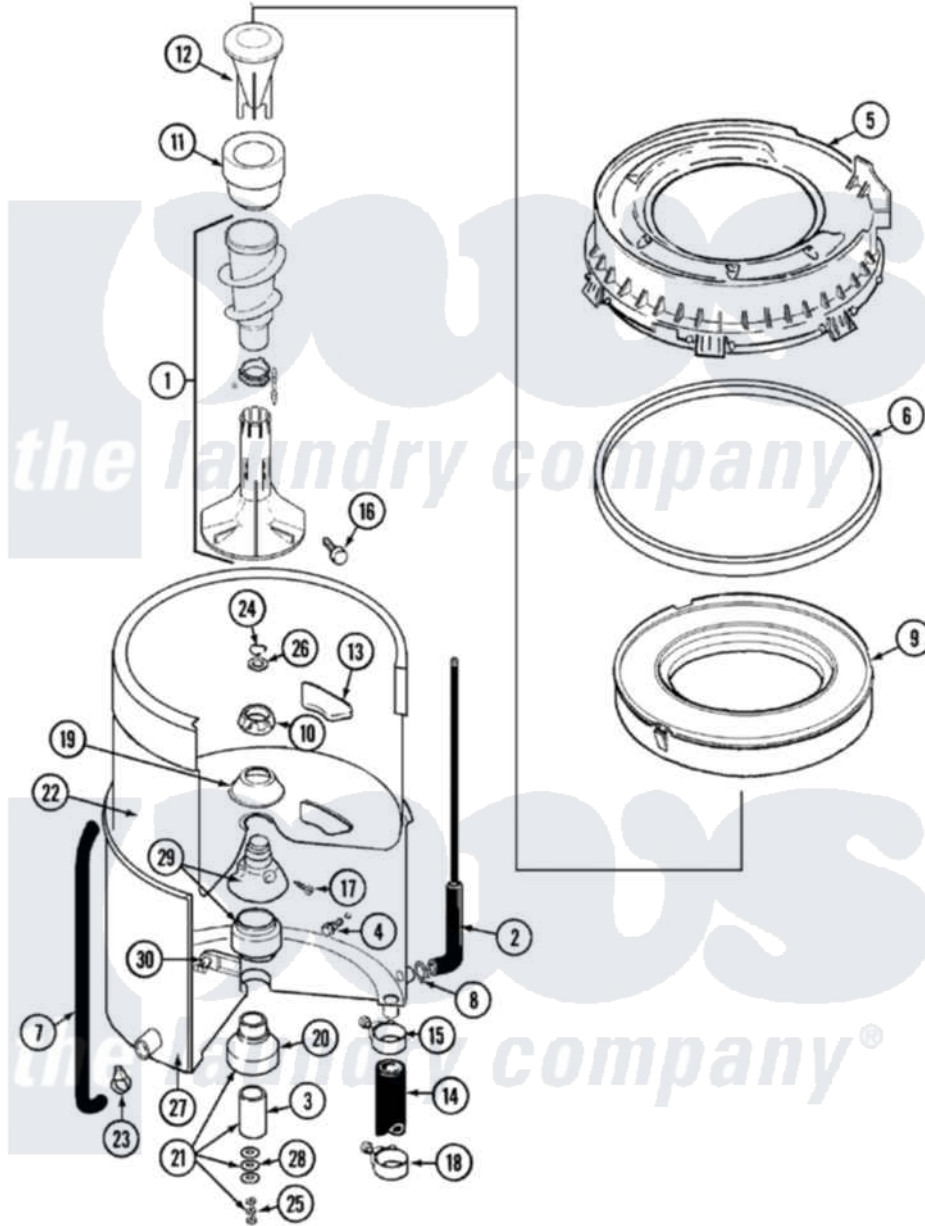

Maytag LAT9416AAE 07 - TUB (9416)

Maytag [Residential Maytag LAT9416AAE Washer Parts](#) Parts Diagram 07 - TUB (9416)
 Click on the part number to view part

Item	Original Part Number	Replaced By	Status	Part Description
1	22001821			Agitator Auger And Base Assembly
"	22003436	22001821		Agitator Auger And Base Assembly
2	22001036	22001619		Tube, Water Level Switch
3	211130			Bearing Liner, Tub Bearing
4	200744	W10175939		Bolt
"	205254	W10175938		Bolt
5	22001299			Tub Cover And Gasket Assembly
6	Y22001201	22001007		Gasket, Cover To Tub
7	22001320			Tube, Bleach
8	211641			Clamp, 1-1/16"
9	22001142			Ring, Balance
10	211047	6-2110472		Nut- Clamp
11	22001805	21001905		Dispenser, Fabric
12	22001806	21001905		Dispenser, Fabric

13	207219		Filter, Self-Cleaning
14	213045		Hose, Outer Tub Part Not Used
15	22001640	285655	Clamp, Hose
16	22001819		Locking Screw And O Ring
17	22001423		Set Screw, Mounting Stem
18	22001640	285655	Clamp, Hose
19	211210		Washer, Clamping Nut
20	200824	6-2040130	Tub Bearing
21	204013	6-2040130	Tub Bearing
22	22001139		Tub, Inner
23	205161	489503	Clamp
24	Y015667		Retaining Ring
25	Y054867		Washer, Lock
26	Y015666		Washer, Retaining -
27	22001114	Not Available	TUB, OUTER (EX. LARGE)
28	211100		Washer, Outer Tub
29	22001648	6-2095720	Mounting S
30	214434		Spout, Deflector