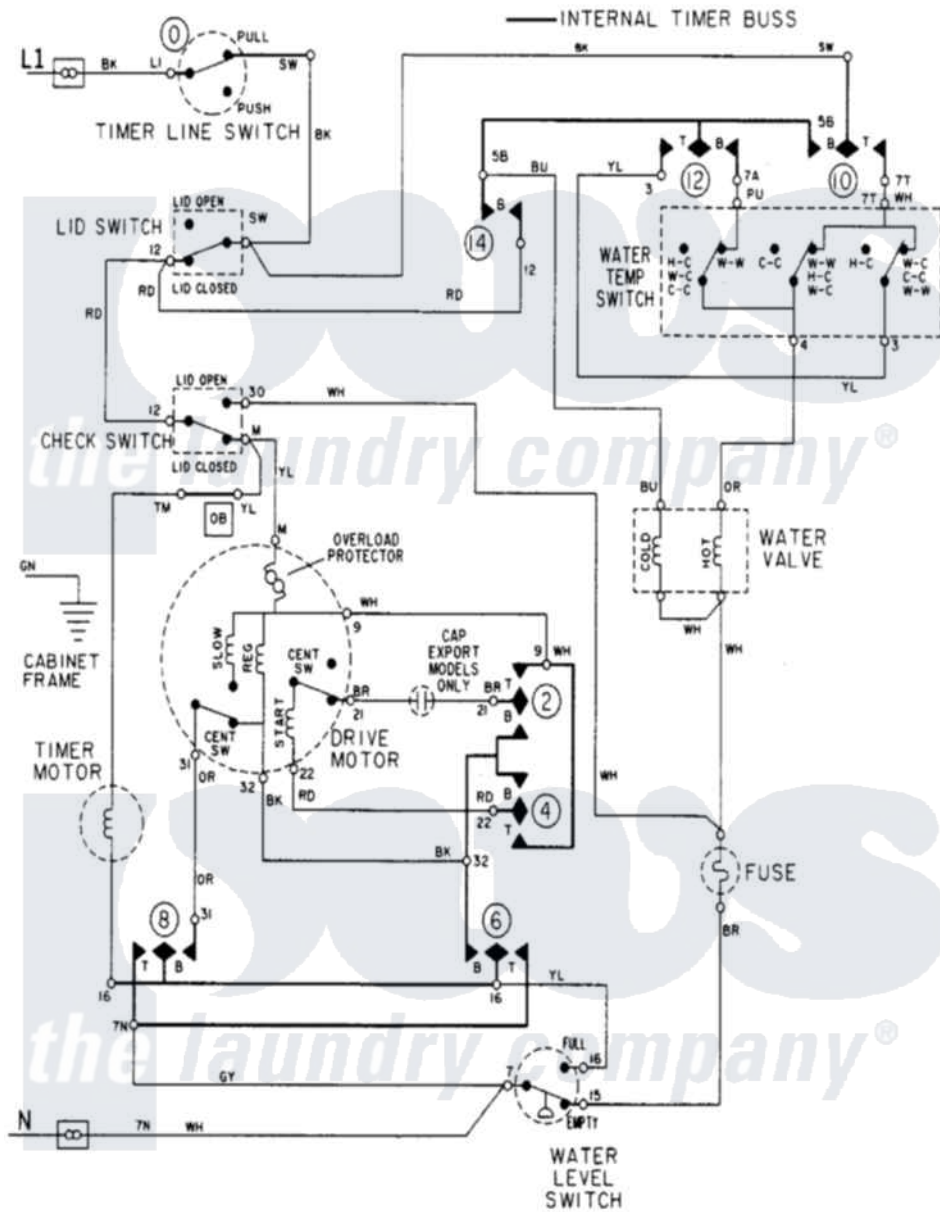

# Maytag LAT9416AAE 08 - WIRING INFORMATION

Maytag Residential Maytag LAT9416AAE Washer Parts Parts Diagram 08 - WIRING INFORMATION  
 Click on the part number to view part

Item	Original Part Number	Replaced By	Status	Part Description
NI	15002094		Not Available	WIRING INFORMATION
"	15001941		Not Available	WIRING INFORMATION