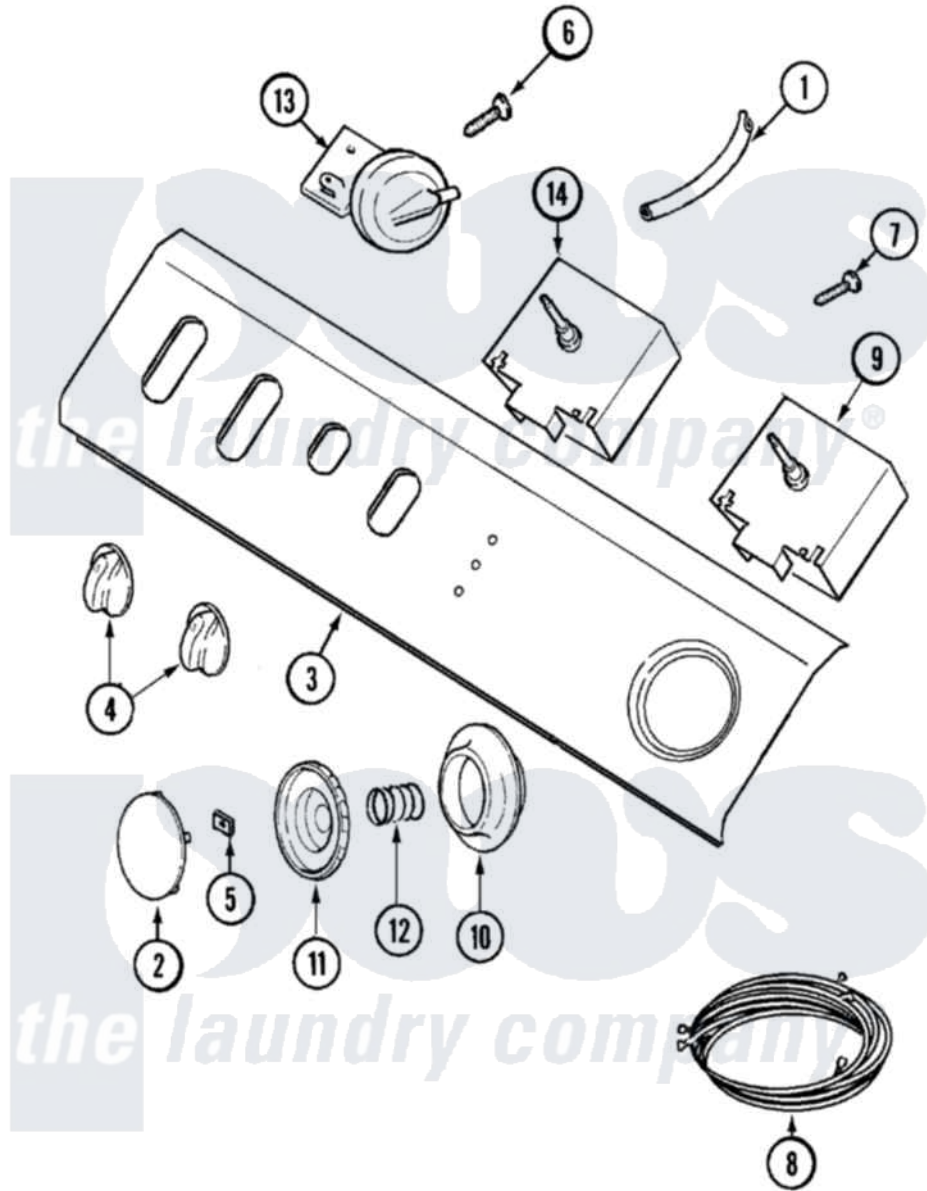

Maytag LAT9416AAM 04 - CONTROL PANEL (9416)

Maytag [Residential Maytag LAT9416AAM Washer Parts](#) Parts Diagram 04 - CONTROL PANEL (9416)
 Click on the part number to view part

Item	Original Part Number	Replaced By	Status	Part Description
1	22001036	22001619		Tube, Water Level Switch
2	22001665			Insert, Timer Knob
3	22001736			Panel, Control
4	22001667	22002589		Knob, Selector
5	211605			Bezel, Timer Dial
6	22001662	8534058		Screw
7	22001661	3400094		Screw, 10-32 X 3/8
8	22001756			Wire Harness, Main
"	22002207			Harness, Wire
9	22001830	22003366		Timer
"	22002201	22003362		Timer
10	22001668		Not Available	BEZEL, TIMER KNOB (ALM)
11	22001659			Timer Knob - Grey
12	211065			Spring, Index Wheel
13	22001656			5 Level Rotary Pressure Switch
14	22001825			Temperature Switch - Rotary