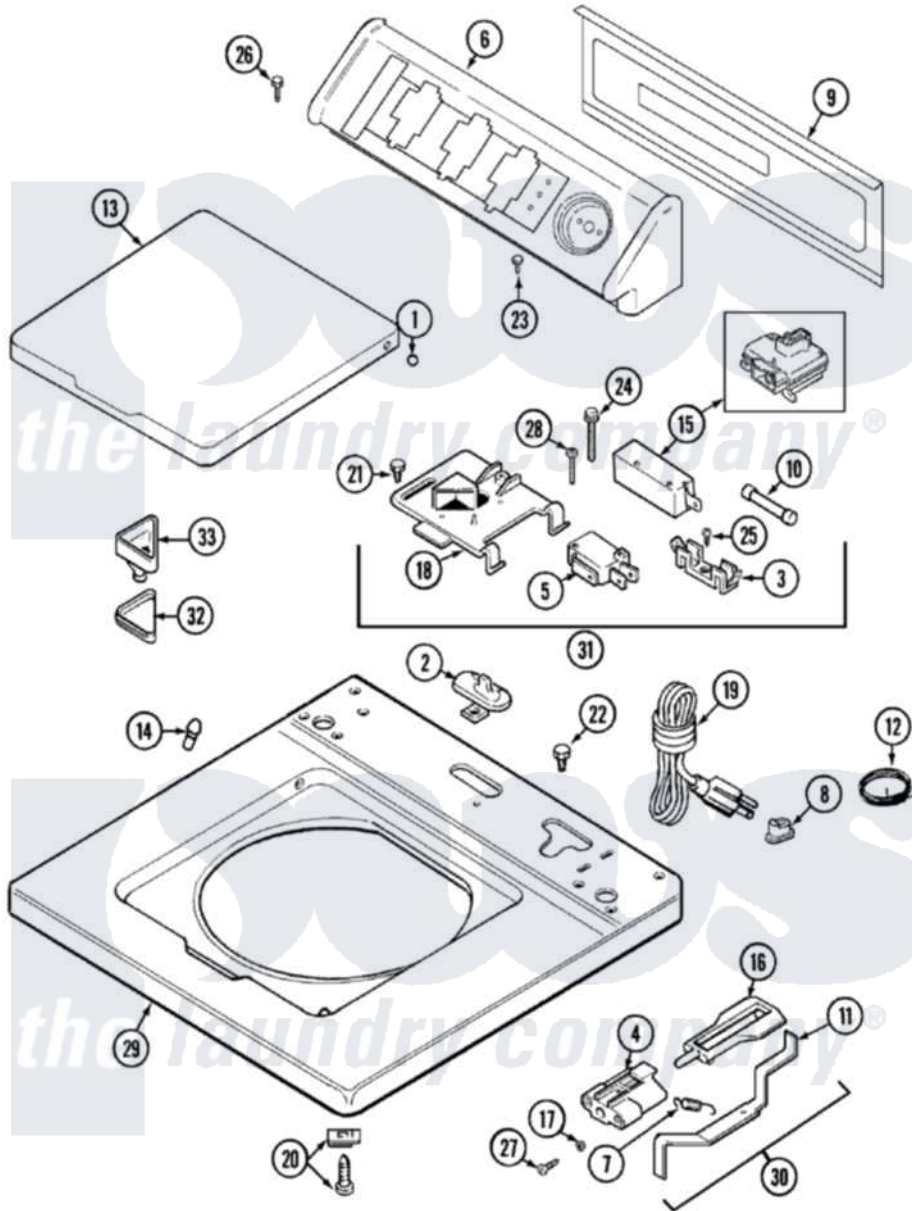

# Maytag LAT9416AAM 05 - TOP (9416)

Maytag [Residential Maytag LAT9416AAM Washer Parts](#) Parts Diagram 05 - TOP (9416)  
 Click on the part number to view part

Item	Original Part Number	Replaced By	Status	Part Description
1	<a href="#">211726</a>			Hinge, Ball Lid
2	<a href="#">22001298</a>			Cap, Top Cover
"	207159	<a href="#">489355</a>		Screw, 8 X 1/2
3	W10124350		Not Available	NOT REQUIRED PART OR SEE NOTE
"	<a href="#">207167</a>			Block, Fuse
4	<a href="#">22002135</a>			Bracket, Unbalance
"	22001645		Not Available	BRACKET, UNBALANCE---NA
5	W10124350		Not Available	NOT REQUIRED PART OR SEE NOTE
"	<a href="#">207166</a>			Switch, Check
6	<a href="#">22001671</a>			Console ---NA
7	<a href="#">213720</a>			Spring, Lid Switch
8	<a href="#">211881</a>			Grommet, Cord Part Not Used-Gas Models Only
9	22001662	<a href="#">8534058</a>		Screw
"	216423	<a href="#">3370225</a>		Screw