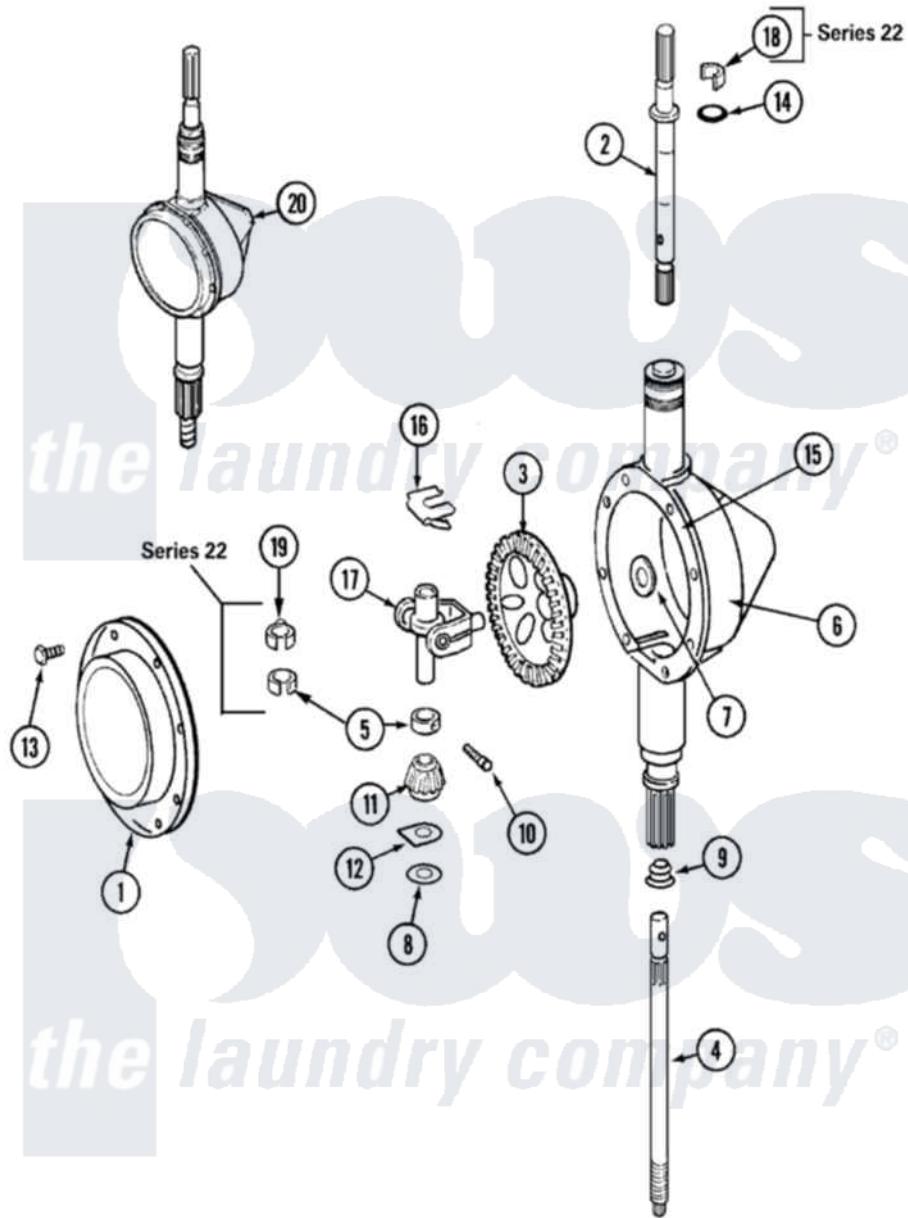

Maytag LAT9416AAM 06 - TRANSMISSION (9416)

Maytag [Residential Maytag LAT9416AAM Washer Parts](#) Parts Diagram 06 - TRANSMISSION (9416)
 Click on the part number to view part

Item	Original Part Number	Replaced By	Status	Part Description
1	206628			Cover, Transmission
2	22002415	6-2168983		Shaft- Agi
"	207153	6-2097820		Kit- Shaft
3	206713	6-2067130		Gear- Beve
4	22002342	6-2300050		Shaft- Cen
"	215410	12001450		Ctr Shaft W/Collar Andkeeper- Dp
5	22002353			Collar, Center Shaft
"	215415		Not Available	COLLAR, LOWER
6	22002416	6-2300100		Assembly-
"	206624	6-2097750		Trans Dee
7	215394			Washer, Bevel Gear
8	211483	6-2114830		Washer- SP
9	206602	207843		Lip Seal Repair Kit
10	Y206629			Pin, Collar
"	W10124350		Not Available	NOT REQUIRED PART OR SEE NOTE

11	215401	W10221114		Pinion
12	215395			Plate, Clutch
13	215417		Not Available	SCREW, TRANSMISSION COVER
"	215417		Not Available	SCREW, TRANSMISSION COVER
14	22002417			O-Ring AgitatOr Shaft
"	210690			Seal, Rubber
15	Y058700	675652		Adhesive
16	215581			Spring, Agitator Shaft
"	W10124350		Not Available	NOT REQUIRED PART OR SEE NOTE
17	206685	6-2066850		Yoke
18	22002340			Collar, Agitator Shaft
19	22002341			Collar, Lower Plastic Keeper
20	206707	6-2097750		Trans Dee
"	22002126	6-2097750		Trans Dee