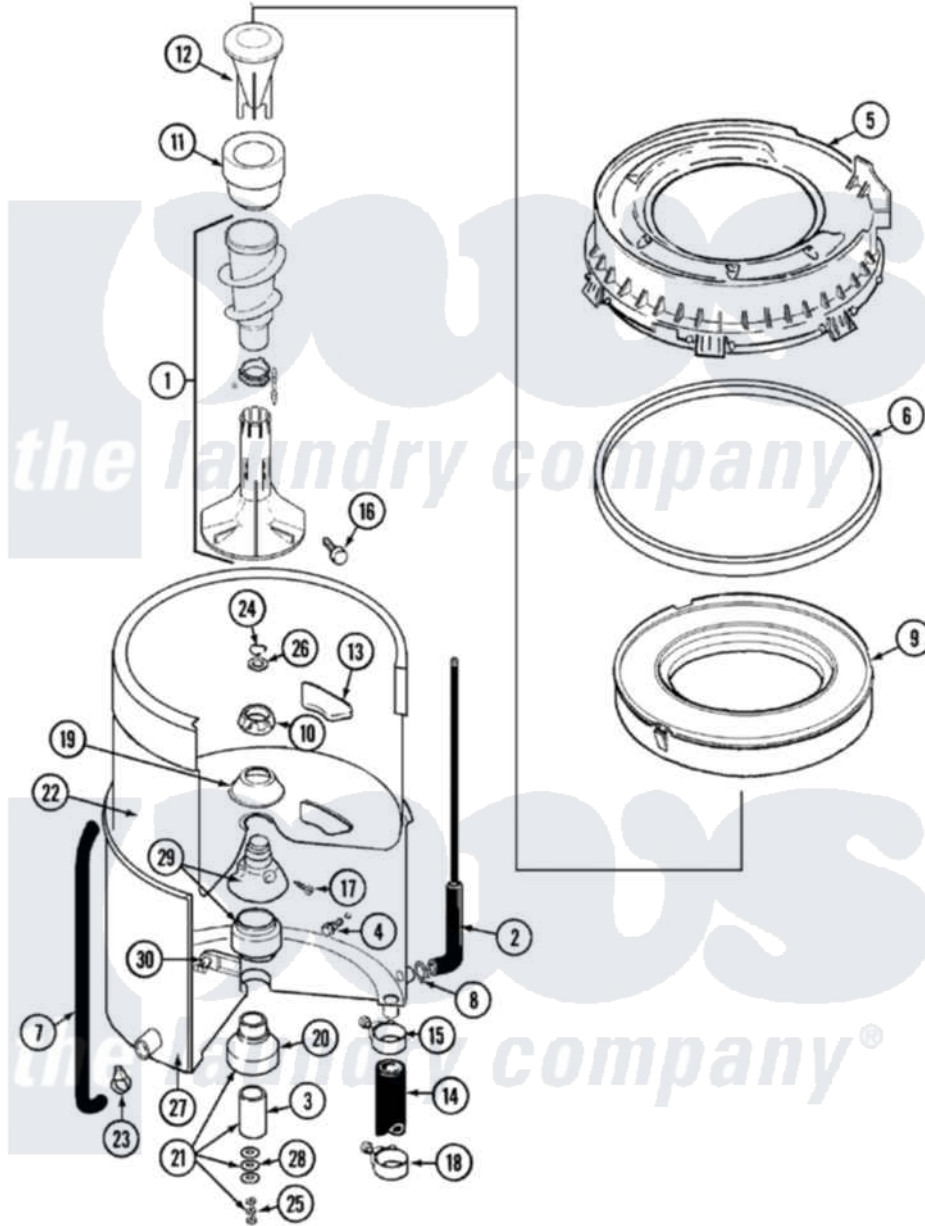

Maytag LAT9416AAM 07 - TUB (9416)

Maytag [Residential Maytag LAT9416AAM Washer Parts](#) Parts Diagram 07 - TUB (9416)
 Click on the part number to view part

Item	Original Part Number	Replaced By	Status	Part Description
1	22001821			Agitator Auger And Base Assembly
"	22003436	22001821		Agitator Auger And Base Assembly
2	22001036	22001619		Tube, Water Level Switch
3	211130			Bearing Liner, Tub Bearing
4	200744	W10175939		Bolt
"	205254	W10175938		Bolt
5	22001299			Tub Cover And Gasket Assembly
6	Y22001201	22001007		Gasket, Cover To Tub
7	22001320			Tube, Bleach
8	211641			Clamp, 1-1/16"
9	22001142			Ring, Balance
10	211047	6-2110472		Nut- Clamp
11	22001805	21001905		Dispenser, Fabric
12	22001806	21001905		Dispenser, Fabric

13	207219		Filter, Self-Cleaning
14	213045		Hose, Outer Tub Part Not Used
15	22001640	285655	Clamp, Hose
16	22001819		Locking Screw And O Ring
17	22001423		Set Screw, Mounting Stem
18	22001640	285655	Clamp, Hose
19	211210		Washer, Clamping Nut
20	200824	6-2040130	Tub Bearing
21	204013	6-2040130	Tub Bearing
22	22001139		Tub, Inner
23	205161	489503	Clamp
24	Y015667		Retaining Ring
25	Y054867		Washer, Lock
26	Y015666		Washer, Retaining -
27	22001114	Not Available	TUB, OUTER (EX. LARGE)
28	211100		Washer, Outer Tub
29	22001648	6-2095720	Mounting S
30	214434		Spout, Deflector