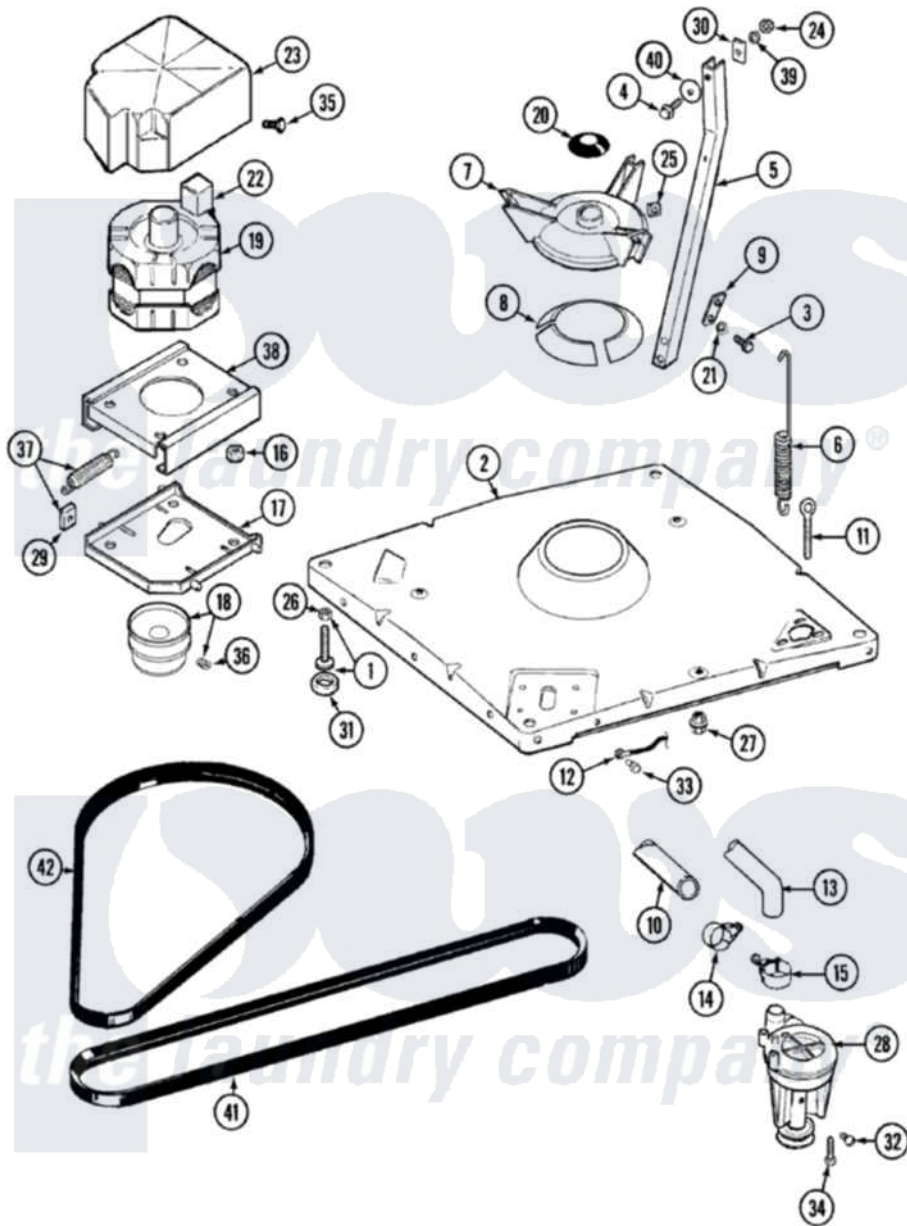

# Maytag LAT9416AAQ 01 - BASE (9416)

Maytag Residential Maytag LAT9416AAQ Washer Parts Parts Diagram 01 - BASE (9416)  
 Click on the part number to view part

Item	Original Part Number	Replaced By	Status	Part Description
1	Y302699	<a href="#">22003428</a>		Leg, Adjustable
2	22001172	<a href="#">22002150</a>		Base
3	<a href="#">Y015627</a>			Screw- Hex
4	205254	<a href="#">W10175938</a>		Bolt
"	200744	<a href="#">W10175939</a>		Bolt
5	<a href="#">213053</a>			Brace, Tub Part Not Used
6	<a href="#">22001300</a>			Spring, Centering
7	<a href="#">203725</a>			Damper W/Bolt And Clip
8	<a href="#">203956</a>			Damper Pad Kit
9	<a href="#">213073</a>			Washer, Double Brace
11	<a href="#">216416</a>			Bolt, Eye/Centering Spring
12	<a href="#">901220</a>			Ground Wire
13	<a href="#">213045</a>			Hose, Outer Tub Part Not Used
15	22001640	<a href="#">285655</a>		Clamp, Hose
16	Y311426	<a href="#">3400029</a>		Nut, Adapter Plate
17	<a href="#">22001301</a>			Mount, Motor Lower-Assembly