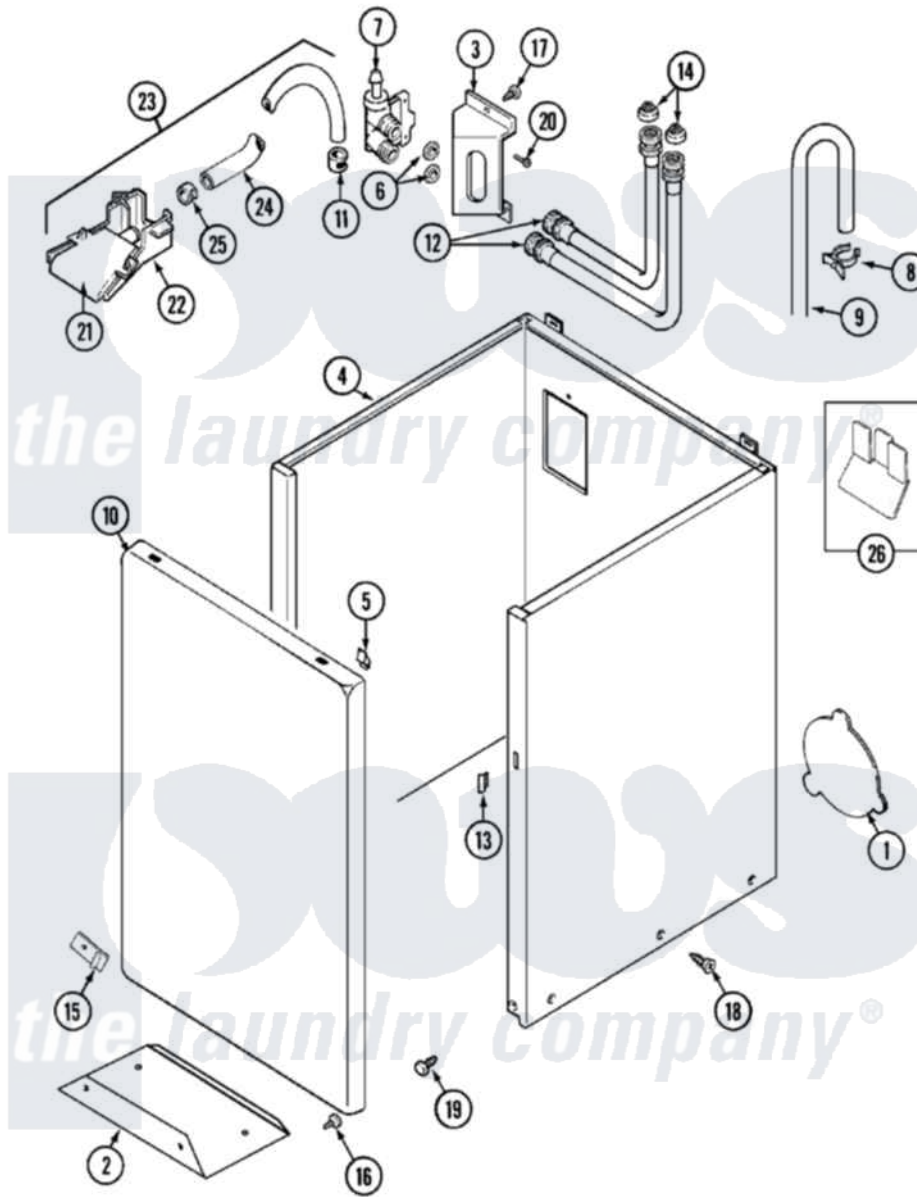

Maytag LAT9416AAQ 02 - CABINET (9416)

Maytag Residential Maytag LAT9416AAQ Washer Parts Parts Diagram 02 - CABINET (9416)
 Click on the part number to view part

Item	Original Part Number	Replaced By	Status	Part Description
1	22001683	22002924		Plate, Access
"	211294	90767		Screw, 8A X 3/8 HeX Washer Head Tapping
"	211878		Not Available	PLATE, ACCESS
2	213846			Guard, Belt
3	22003217	3370225		Screw
"	22002361			Bracket, Water Valve
4	22002657		Not Available	CABINET ASSEMBLY (BSQ)
5	22001650			Fastener, Spring
6	Y013783			Washer, Inlet Hose
7	214337	96160		Screen
"	22002360			Valve, Water
8	22001815	22002765		Clip, Hose
9	22002700	22003410		Hose, Drain
"	22002701	22003814		Retainer, Drain Hose
"	22001816			Hose, Drain
10	22002658			Panel, Front

"	22001817		Sheet, Sound Damper
11	216169	596669	Clamp, Manifold
12	202860		Inlet Hose Assembly
13	214376	22002331	Spacer, Front Panel
14	200961	12001413	Strainer And Washer Kit
15	22002376		Clip
"	22002378	27001200	Screw
"	22002377		Clip, Retainer
"	22001995		Screw Note: Screw, Tumbler Front And Shroud
16	211294	90767	Screw, 8A X 3/8 HeX Washer Head Tapping
17	22002372		Screw
18	213007		Xfor Cabinet See Cabinet, Back
19	213122	27001200	Screw
"	213121	3400111	Screw, 12-14 X 5/8
20	Y313561		Screw---NA
21	22001187		Injector
22	22001186		Injector
23	22001304		Water Injector Assembly
24	22001190		Hose, Injector
25	216169	596669	Clamp, Manifold
26	22001972		Clip, Cabinet
"	22001972		Clip, Cabinet