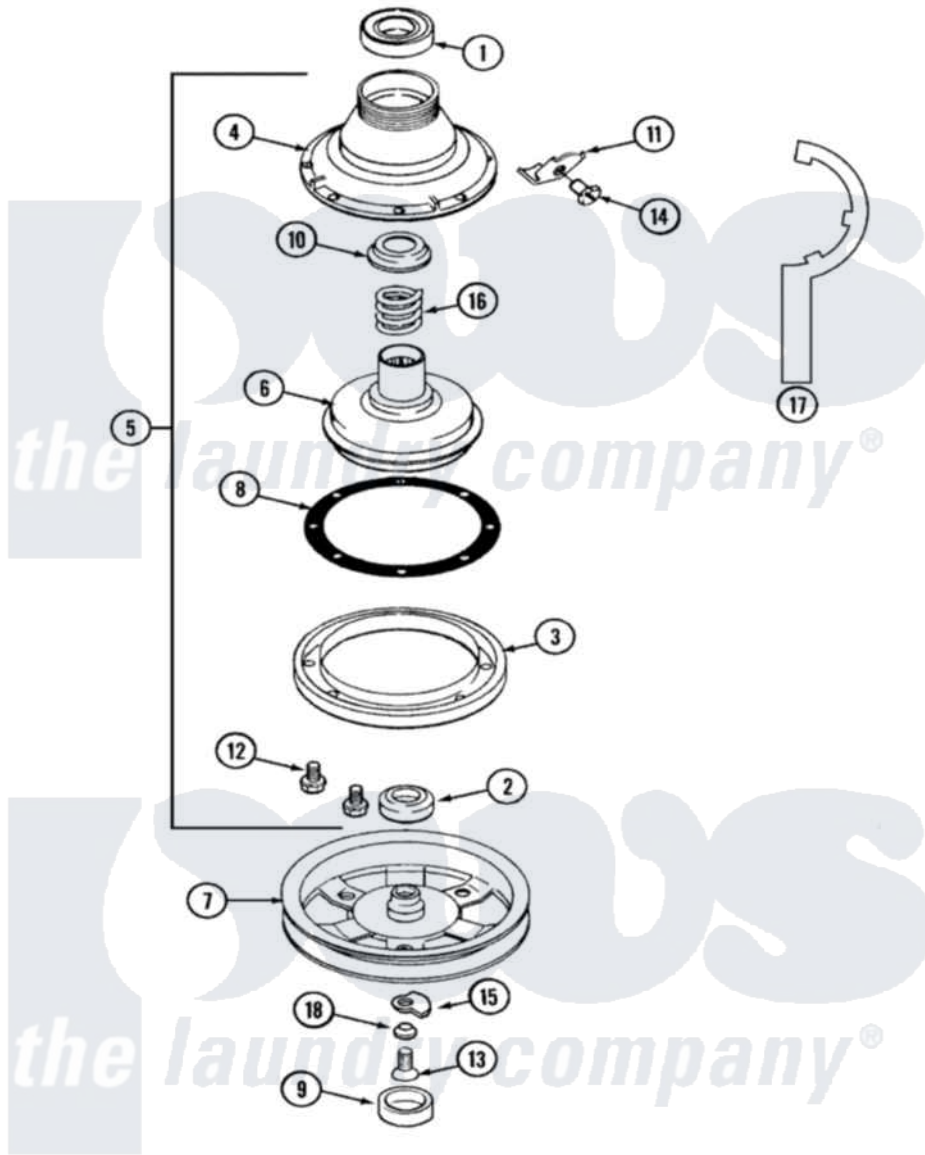

Maytag LAT9416AAQ 03 - CLUTCH, BRAKE & BELTS (9416)

Maytag Residential Maytag LAT9416AAQ Washer Parts Parts Diagram 03 - CLUTCH, BRAKE & BELTS (9416)
 Click on the part number to view part

Item	Original Part Number	Replaced By	Status	Part Description
1	Y200720	22003441		Bearing, Rear
2	200835			Bearing, Brake Rotor
3	211043	6-2011900		Brake Asse
4	211045	6-2011900		Brake Asse
5	201190	6-2011900		Brake Asse
6	201126	6-2011900		Brake Asse
7	22002431	6-2301550		Pulley Assembly
8	211042	6-2011900		Brake Asse
9	22002428			Cover, Dust
10	211039	6-2011900		Brake Asse
11	213325			Clip, Retaining
12	211000			SCREW, BRAKE DRUM (HEX HEAD)
13	211375	681582		Screw
14	213326			Bolt, Sems Retaining Clip
15	211089			Lug, Stop Pulley
16	211041	6-2011900		Brake Asse