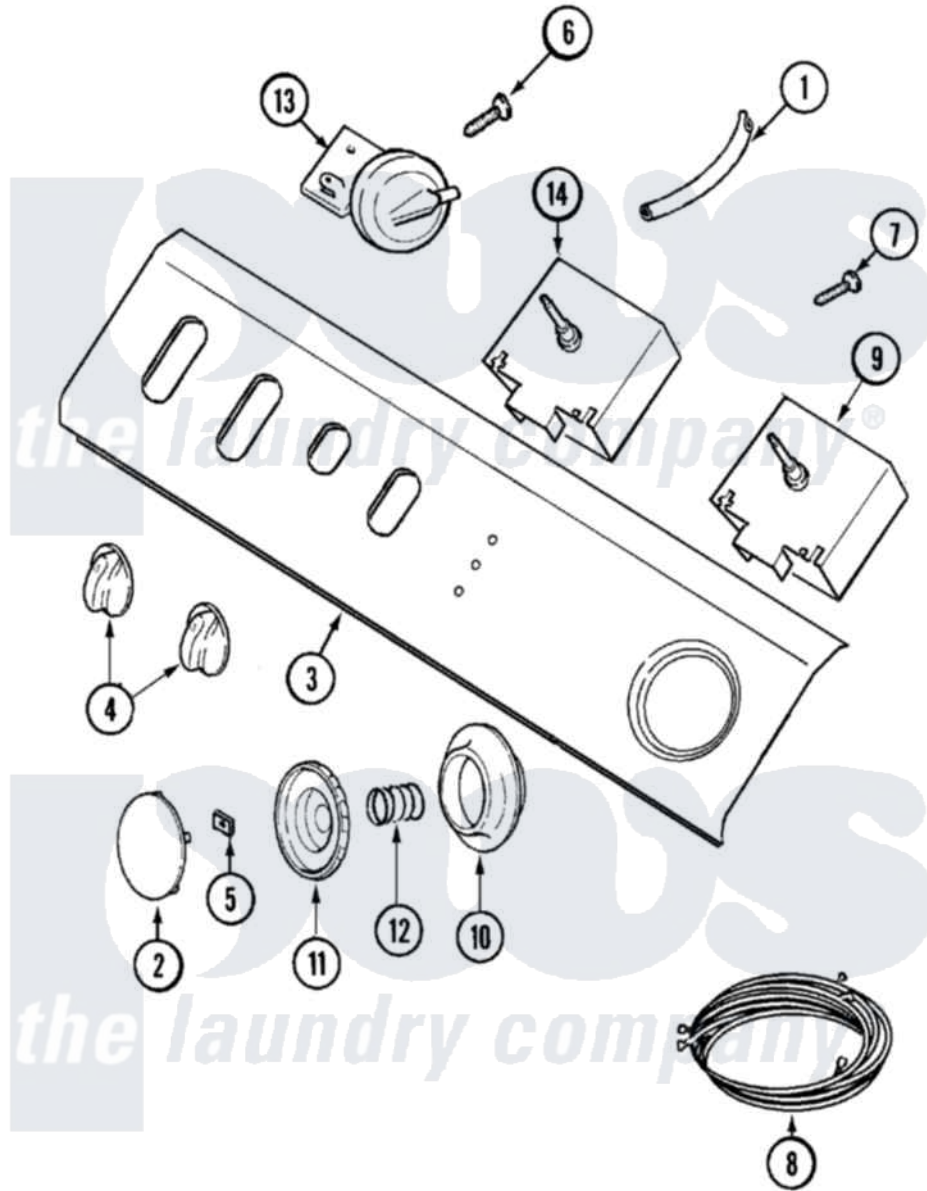

# Maytag LAT9416AAQ 04 - CONTROL PANEL (9416)

Maytag [Residential Maytag LAT9416AAQ Washer Parts](#) Parts Diagram 04 - CONTROL PANEL (9416)  
 Click on the part number to view part

Item	Original Part Number	Replaced By	Status	Part Description
1	22001036	<a href="#">22001619</a>		Tube, Water Level Switch
2	<a href="#">33002347</a>			Timer Knob Insert/Cap
3	<a href="#">22002896</a>			Panel, Control
4	<a href="#">22002589</a>			Knob, Selector
5	<a href="#">211605</a>			Bezel, Timer Dial
6	22001662	<a href="#">8534058</a>		Screw
7	22001661	<a href="#">3400094</a>		Screw, 10-32 X 3/8
8	<a href="#">22002207</a>			Harness, Wire
9	<a href="#">22003362</a>			Timer
"	22002201	<a href="#">22003362</a>		Timer
10	22002598	<a href="#">22003920</a>		Dial Skirt
11	<a href="#">22001659</a>			Timer Knob - Grey
12	<a href="#">211065</a>			Spring, Index Wheel
13	<a href="#">22001656</a>			5 Level Rotary Pressure Switch
14	<a href="#">22001825</a>			Temperature Switch - Rotary
15	22001832		Not Available	MANUAL, USE & CARE