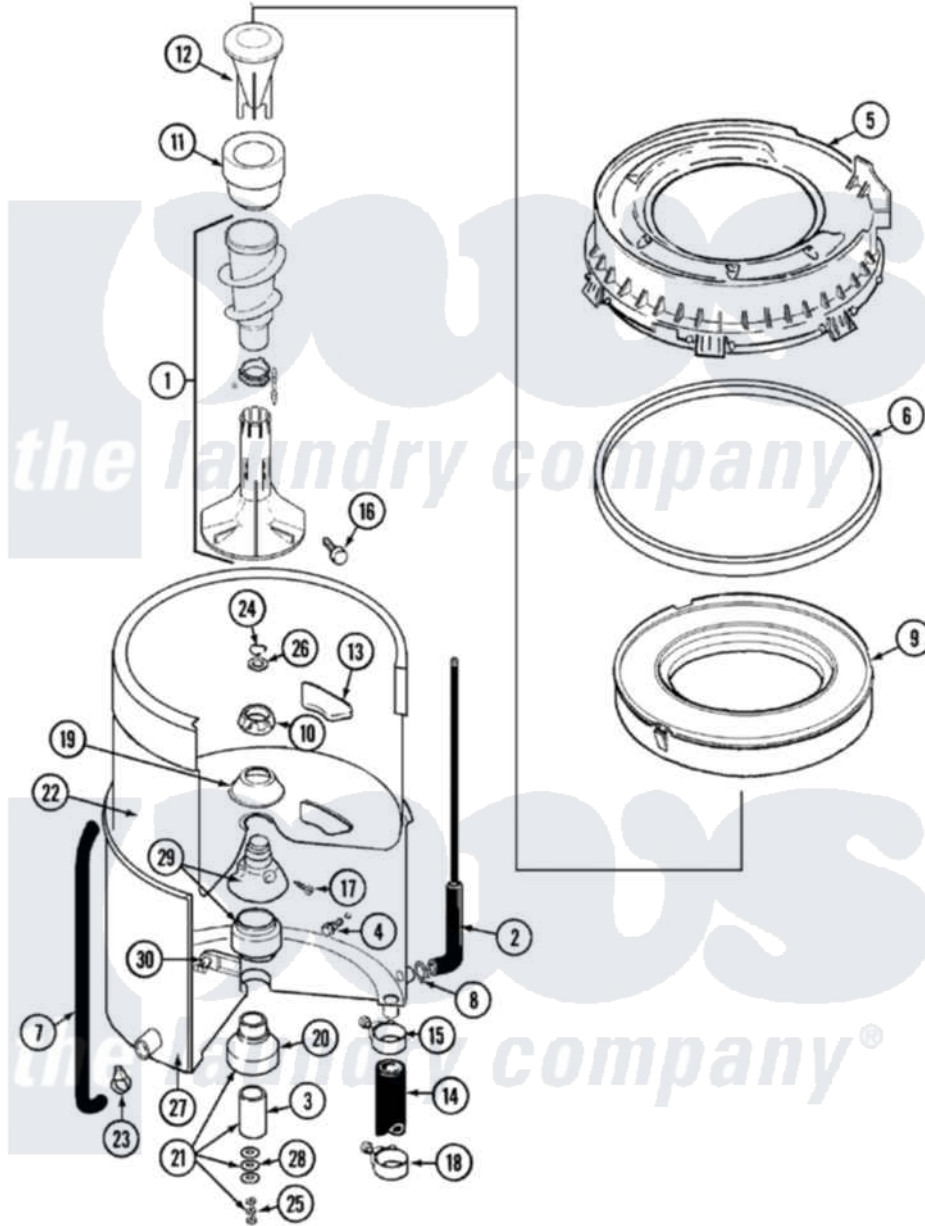

# Maytag LAT9416AAQ 07 - TUB (9416)

Maytag [Residential Maytag LAT9416AAQ Washer Parts](#) Parts Diagram 07 - TUB (9416)  
 Click on the part number to view part

Item	Original Part Number	Replaced By	Status	Part Description
1	<a href="#">22001821</a>			Agitator Auger And Base Assembly
"	22003436	<a href="#">22001821</a>		Agitator Auger And Base Assembly
2	22001036	<a href="#">22001619</a>		Tube, Water Level Switch
3	<a href="#">211130</a>			Bearing Liner, Tub Bearing
4	200744	<a href="#">W10175939</a>		Bolt
"	205254	<a href="#">W10175938</a>		Bolt
5	<a href="#">22001299</a>			Tub Cover And Gasket Assembly
6	Y22001201	<a href="#">22001007</a>		Gasket, Cover To Tub
7	<a href="#">22001320</a>			Tube, Bleach
8	<a href="#">211641</a>			Clamp, 1-1/16"
9	<a href="#">22001142</a>			Ring, Balance
10	211047	<a href="#">6-2110472</a>		Nut- Clamp
11	22001805	<a href="#">21001905</a>		Dispenser, Fabric
12	22001806	<a href="#">21001905</a>		Dispenser, Fabric

13	<a href="#">207219</a>		Filter, Self-Cleaning
14	<a href="#">213045</a>		Hose, Outer Tub Part Not Used
15	22001640	<a href="#">285655</a>	Clamp, Hose
16	<a href="#">22001819</a>		Locking Screw And O Ring
17	<a href="#">22001423</a>		Set Screw, Mounting Stem
18	22001640	<a href="#">285655</a>	Clamp, Hose
19	<a href="#">211210</a>		Washer, Clamping Nut
20	200824	<a href="#">6-2040130</a>	Tub Bearing
21	204013	<a href="#">6-2040130</a>	Tub Bearing
22	<a href="#">22001139</a>		Tub, Inner
23	205161	<a href="#">489503</a>	Clamp
24	<a href="#">Y015667</a>		Retaining Ring
25	<a href="#">Y054867</a>		Washer, Lock
26	<a href="#">Y015666</a>		Washer, Retaining -
27	22001114	Not Available	TUB, OUTER (EX. LARGE)
28	<a href="#">211100</a>		Washer, Outer Tub
29	22001648	<a href="#">6-2095720</a>	Mounting S
30	<a href="#">214434</a>		Spout, Deflector