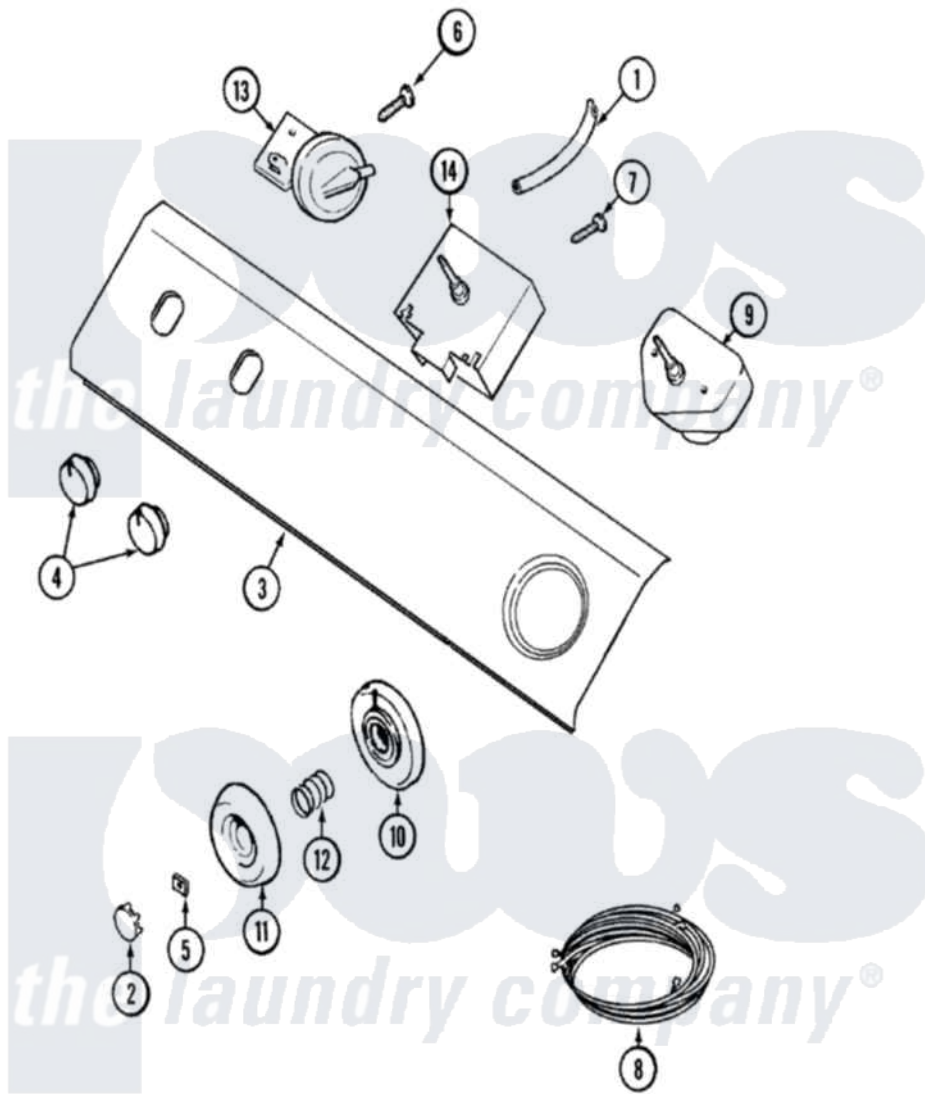

Maytag LAT9420AAE 04 - CONTROL PANEL

Maytag [Residential Maytag LAT9420AAE Washer Parts](#) Parts Diagram 04 - CONTROL PANEL
 Click on the part number to view part

Item	Original Part Number	Replaced By	Status	Part Description
1	22001036	22001619		Tube, Water Level Switch
2	22001664			Timer Knob Insert/Cap
3	22003028			Panel, Control
4	22001663			Knob, Selector Switch
5	211605			Bezel, Timer Dial
6	22001662	8534058		Screw
7	22001661	3400094		Screw, 10-32 X 3/8
8	22002395			Harness, Main Wire
9	22002200	22003361		Timer
10	22001660			Dial Skirt - White
11	22001659			Timer Knob - Grey
12	211065			Spring, Index Wheel
13	22001775			4 Level Rotary Pressure Switch
14	22001655			Switch, Water Temp.
15	22003421		Not Available	MANUAL, USE & CARE (FRC)
"	22003420		Not Available	MANUAL, USE & CARE