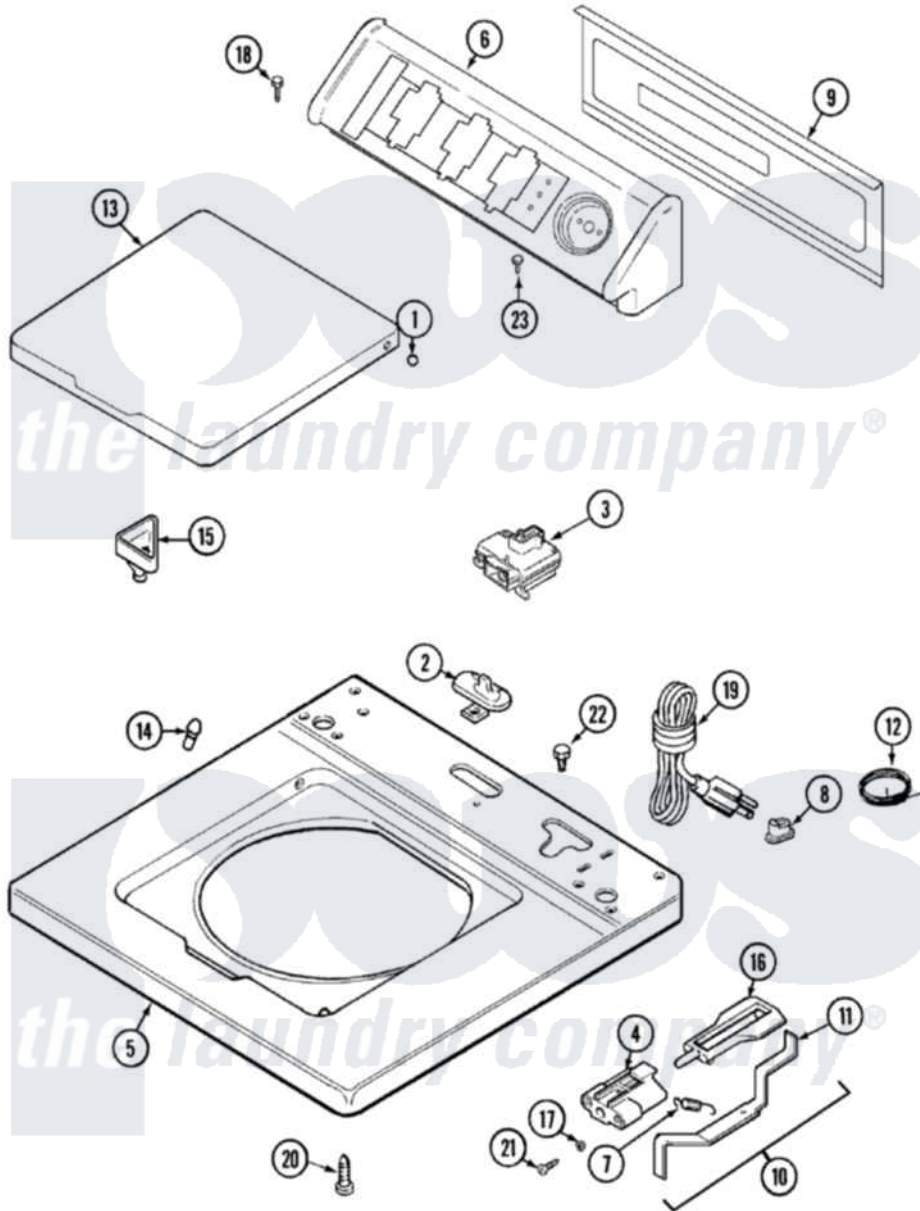

# Maytag LAT9420AAE 05 - TOP

Maytag [Residential Maytag LAT9420AAE Washer Parts](#) Parts Diagram 05 - TOP  
 Click on the part number to view part

Item	Original Part Number	Replaced By	Status	Part Description
1	<a href="#">211726</a>			Hinge, Ball Lid
2	<a href="#">22001298</a>			Cap, Top Cover
"	207159	<a href="#">489355</a>		Screw, 8 X 1/2
3	22001967	<a href="#">12001908</a>		Switch-Lid
4	<a href="#">22002135</a>			Bracket, Unbalance
5	22001781	<a href="#">22002145</a>		Cover Assembly, Top
6	<a href="#">22001670</a>			Console
7	<a href="#">213720</a>			Spring, Lid Switch
8	<a href="#">211881</a>			Grommet, Cord Part Not Used-Gas Models Only
9	216423	<a href="#">3370225</a>		Screw
"	22001662	<a href="#">8534058</a>		Screw
"	<a href="#">22001814</a>			Back Panel, Console
10	<a href="#">22001969</a>			Unbalance Lever Assembly
11	<a href="#">22001968</a>			Lever, Unbalance
12	<a href="#">22001654</a>			Wire, Ground
"	Y705026	<a href="#">3370225</a>		Screw

13	22001674	<a href="#">22001893</a>	Lid
14	<a href="#">212716</a>		Bumper, Lid
15	<a href="#">22001006</a>		Cup, Bleach
16	<a href="#">216255</a>		Plunger, Lid Switch
17	<a href="#">211500</a>		Washer, Bracket To Top Cover
18	216423	<a href="#">3370225</a>	Screw
19	22003027	<a href="#">22003062</a>	Cord, Power
20	22001402	<a href="#">214354</a>	Screw, Top Cover To Cabnt.
21	22001600	<a href="#">25-7809</a>	Screw, No.6-20 1/2 Flthd Torx
22	Y705026	<a href="#">3370225</a>	Screw
23	216423	<a href="#">3370225</a>	Screw