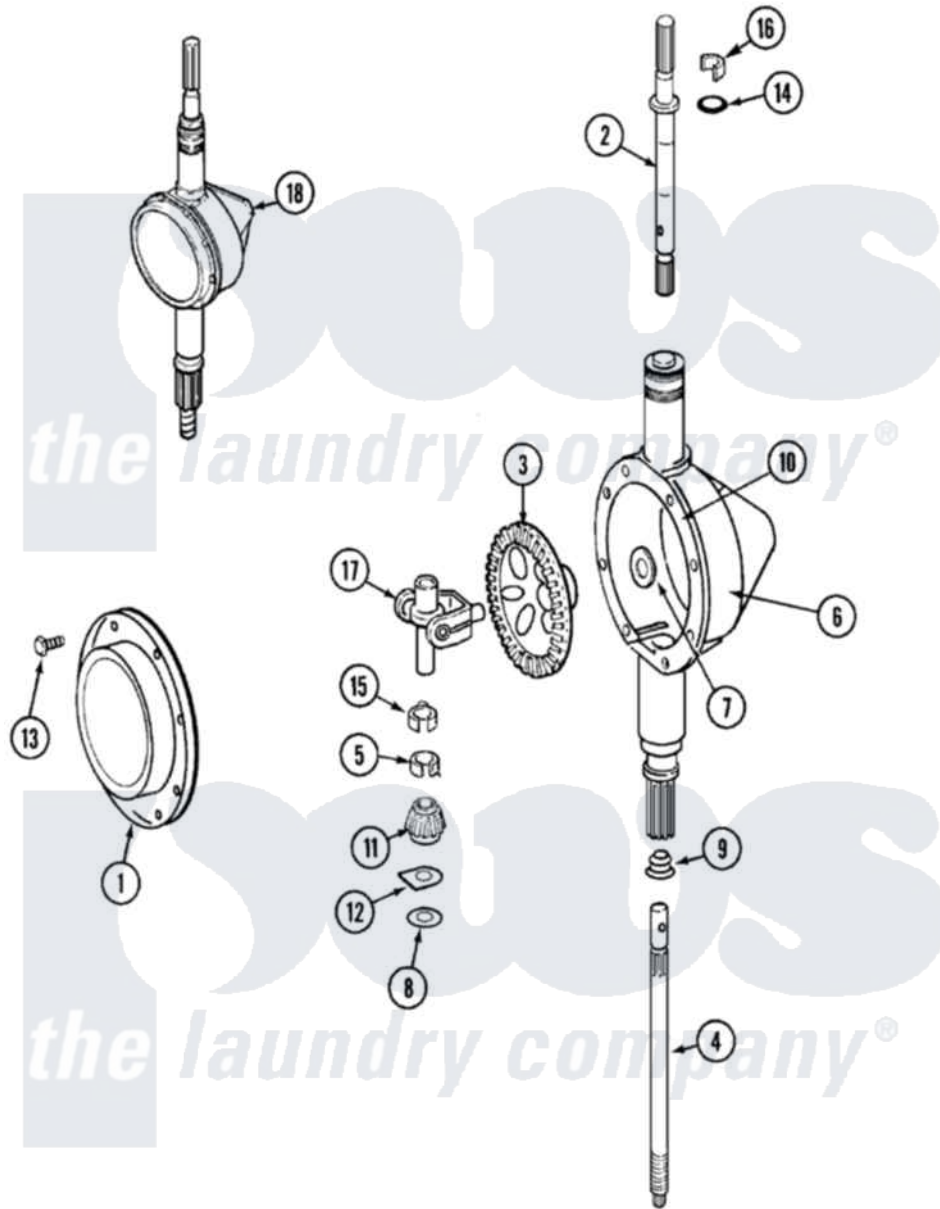

Maytag LAT9420AAE 06 - TRANSMISSION

Maytag Residential Maytag LAT9420AAE Washer Parts Parts Diagram 06 - TRANSMISSION
 Click on the part number to view part

Item	Original Part Number	Replaced By	Status	Part Description
1	206628			Cover, Transmission
2	22002415	6-2168983		Shaft- Agi
3	206713	6-2067130		Gear- Beve
4	12001450			Ctr Shaft W/Collar Andkeeper- Dp
5	22002353			Collar, Center Shaft
6	22002416	6-2300100		Assembly-
7	215394			Washer, Bevel Gear
8	211483	6-2114830		Washer- SP
9	206602	207843		Lip Seal Repair Kit
10	Y058700	675652		Adhesive
11	215401	W10221114		Pinion
12	215395			Plate, Clutch
13	215417		Not Available	SCREW, TRANSMISSION COVER
14	22002417			O-Ring AgitatOr Shaft
15	22002341			Collar, Lower Plastic Keeper

16	22002340		Collar, Agitator Shaft
17	206685	6-2066850	Yoke
18	22002126	6-2097750	Trans Dee