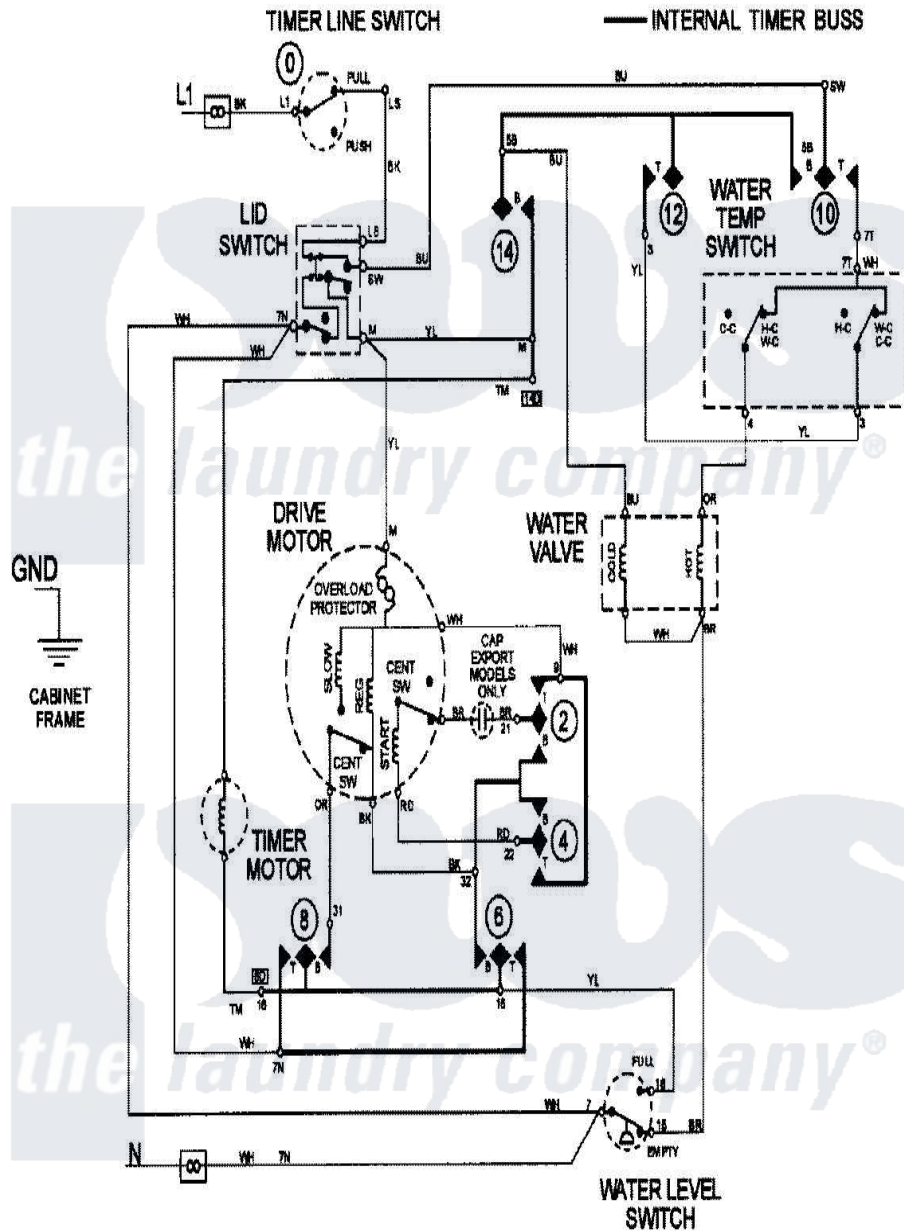

Maytag LAT9420AAE 08 - WIRING INFORMATION

Maytag Residential Maytag LAT9420AAE Washer Parts Parts Diagram 08 - WIRING INFORMATION
 Click on the part number to view part

| Item | Original Part Number | Replaced By | Status | Part Description |
|------|----------------------|-------------|---------------|--------------------|
| NI | 15002410 | | Not Available | WIRING INFORMATION |