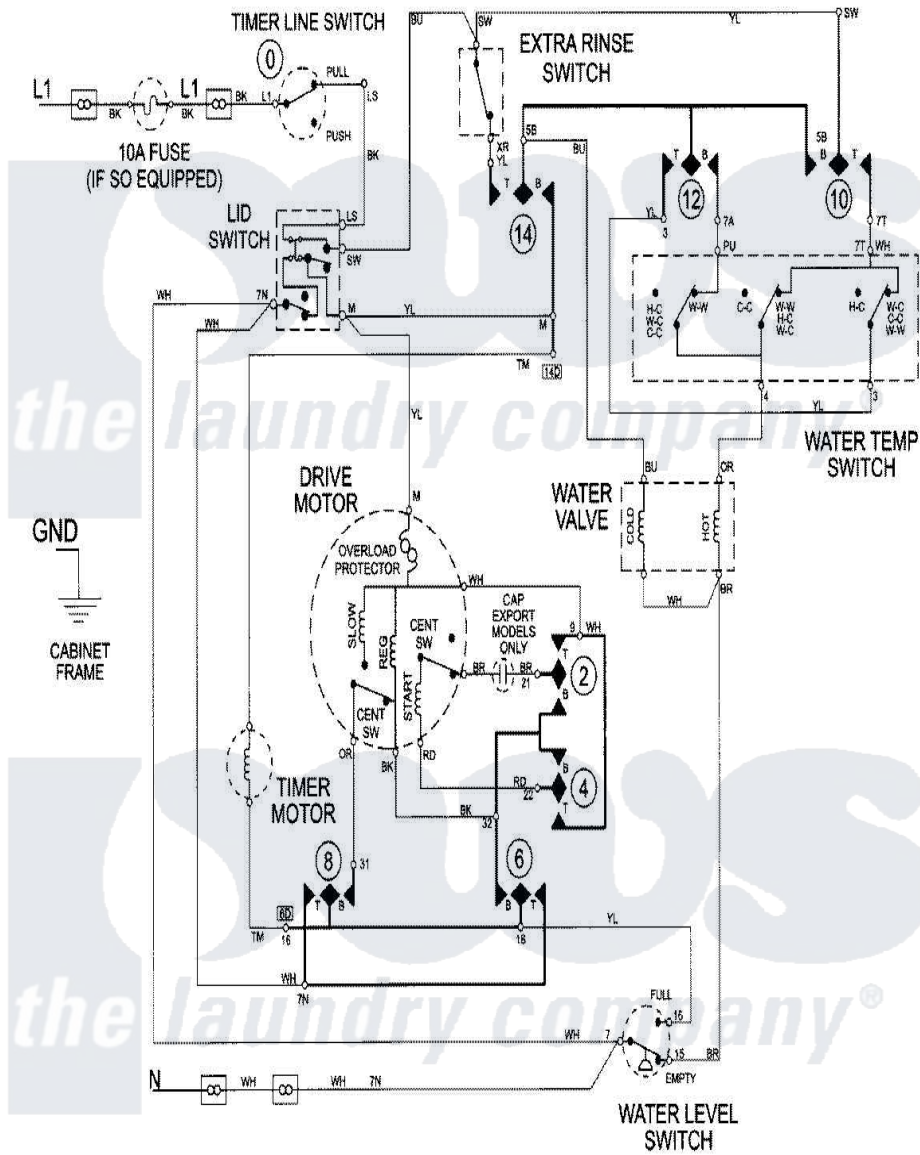

Maytag LAT9457AAE 08 - WIRING INFORMATION

Maytag Residential Maytag LAT9457AAE Washer Parts Parts Diagram 08 - WIRING INFORMATION
 Click on the part number to view part

Item	Original Part Number	Replaced By	Status	Part Description
NI	15002391		Not Available	WIRING INFORMATION