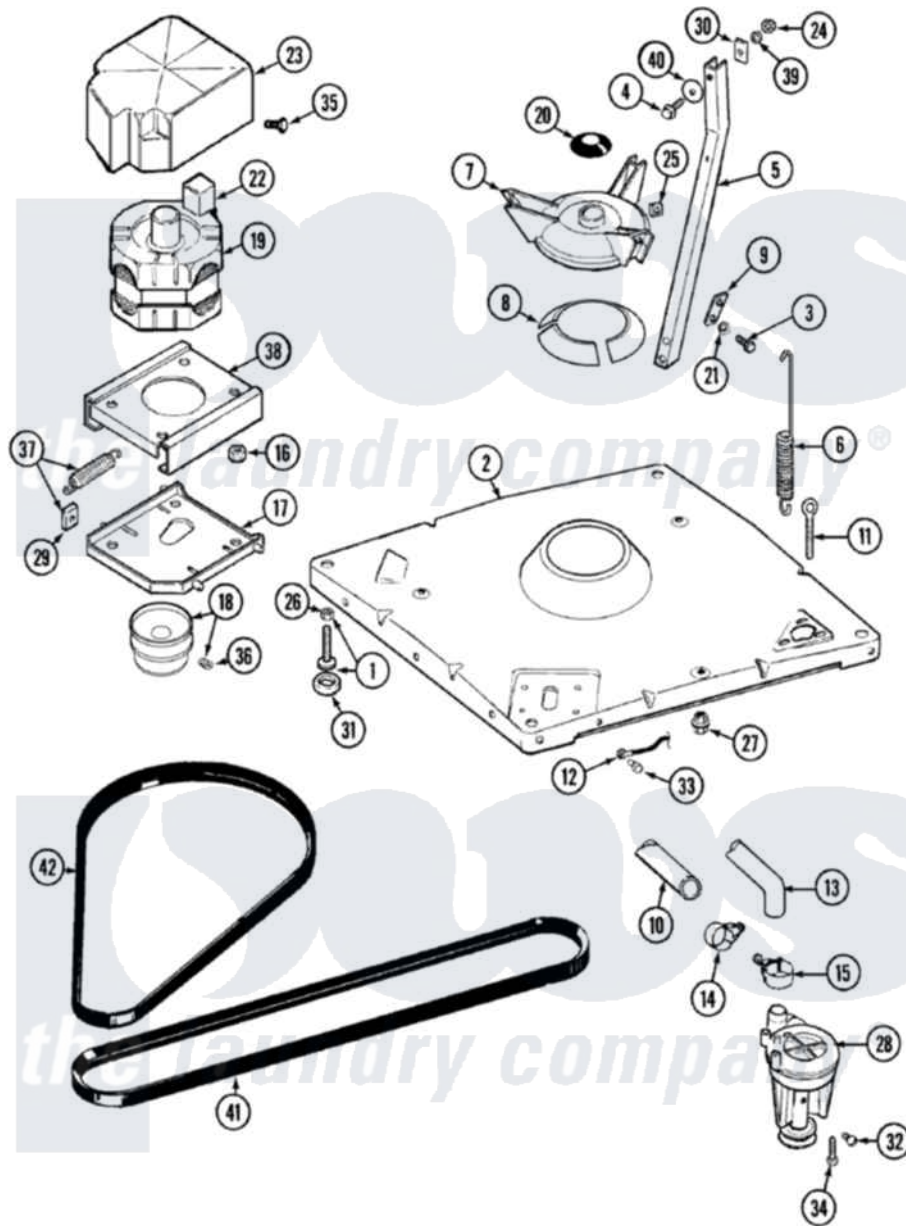

Maytag LAT9457AAM 01 - BASE

Maytag [Residential Maytag LAT9457AAM Washer Parts](#) Parts Diagram 01 - BASE
 Click on the part number to view part

Item	Original Part Number	Replaced By	Status	Part Description
1	Y302699	22003428		Leg, Adjustable
2	22001172	22002150		Base
3	Y015627			Screw- Hex
4	200744	W10175939		Bolt
"	205254	W10175938		Bolt
5	213053			Brace, Tub Part Not Used
6	22001300			Spring, Centering
7	203725			Damper W/Bolt And Clip
8	203956			Damper Pad Kit
9	213073			Washer, Double Brace
10	22001816			Hose, Drain
11	216416			Bolt, Eye/Centering Spring
12	901220			Ground Wire
13	213045			Hose, Outer Tub Part Not Used
14	22001820	285655		Clamp, Hose
15	22001640	285655		Clamp, Hose

16	Y311426	3400029	Nut, Adapter Plate
17	22001301		Mount, Motor Lower-Assembly
18	200816	6-2008160	Pulley- MO
19	201807	12002353	Motor-Drve
20	22001586		Deflector, Water
21	911852	486009	Lockwasher
22	206504		Motor External Start Switch
"	205131		Switch, Motor External Start
23	215098		Shield, Motor
24	Y052734		Nut, Carrage Bolts And Bracket
25	Y052785		Nut, Brace To Damper
26	210385		Lock Nut For Adjustable Leg
27	211949		Nut, Adjustment Eyebolt
28	202203	6-2022030	Pump As Pa
29	204998	205000	Roller And Spring Kit 4+Spr
30	212979	Not Available	WASHER, TUB BRACE
31	210684		Foot, Adjustable Leg
32	Y015408	22003235	Screw, Bearing Insert
33	Y705026	3370225	Screw
34	211880		Screw, HeX Head No.10 X 1/2 Inc
35	213121	3400111	Screw, 12-14 X 5/8
36	Y053241		Set Screw, Motor Pulley
37	205000		Roller And Spring Kit 4+Spr
38	214956		Motor Mount Assembly
39	Y054867		Washer, Lock
40	211100		Washer, Outer Tub
41	211124		Part Not Used
42	211125		V Belt, DriVe Pulley