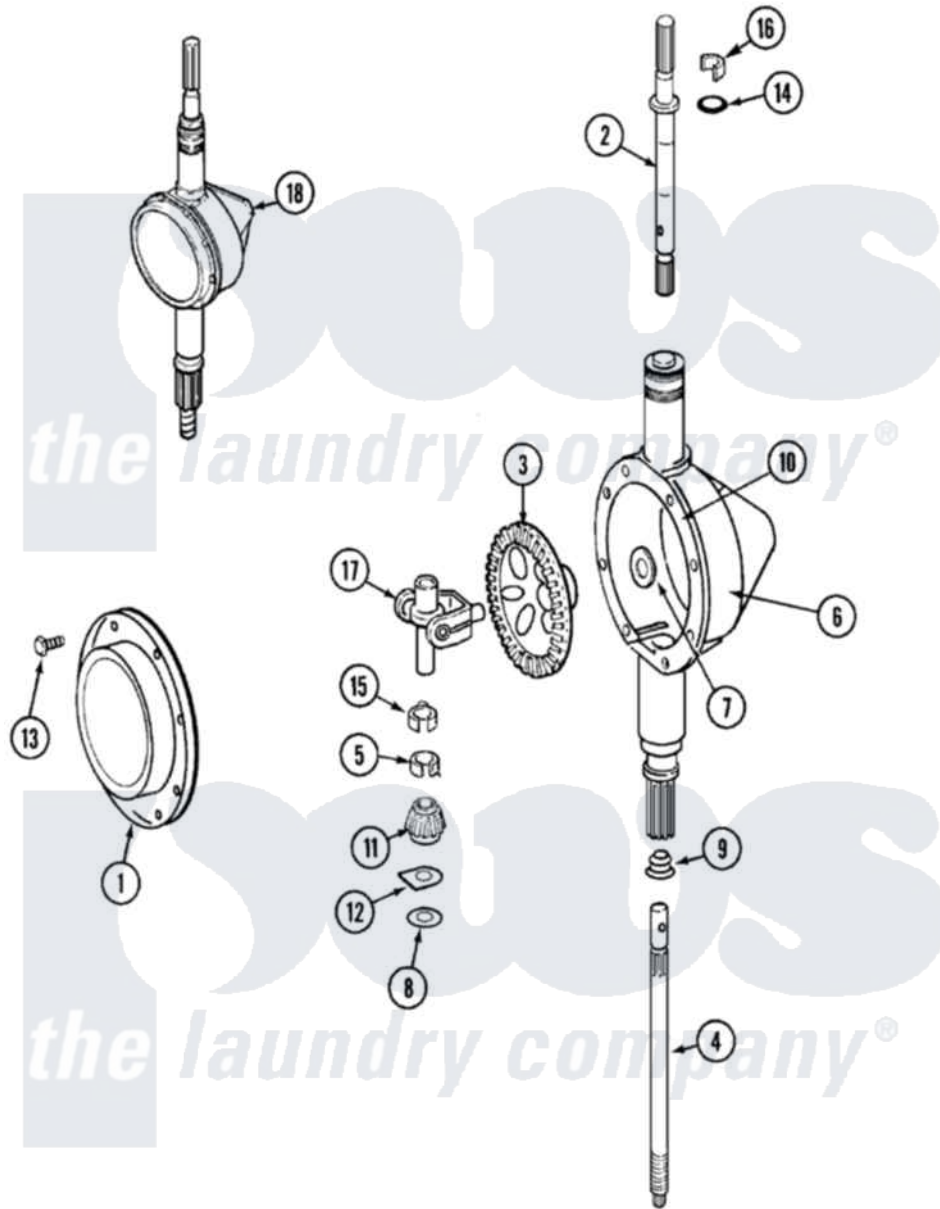

Maytag LAT9457AAM 06 - TRANSMISSION

Maytag [Residential Maytag LAT9457AAM Washer Parts](#) Parts Diagram 06 - TRANSMISSION
 Click on the part number to view part

Item	Original Part Number	Replaced By	Status	Part Description
1	206628			Cover, Transmission
2	22002415	6-2168983		Shaft- Agi
3	206713	6-2067130		Gear- Beve
4	12001450			Ctr Shaft W/Collar Andkeeper- Dp
5	22002353			Collar, Center Shaft
6	22002416	6-2300100		Assembly-
7	215394			Washer, Bevel Gear
8	211483	6-2114830		Washer- SP
9	206602	207843		Lip Seal Repair Kit
10	Y058700	675652		Adhesive
11	215401	W10221114		Pinion
12	215395			Plate, Clutch
13	215417		Not Available	SCREW, TRANSMISSION COVER
14	22002417			O-Ring AgitatOr Shaft
15	22002341			Collar, Lower Plastic Keeper

16	22002340		Collar, Agitator Shaft
17	206685	6-2066850	Yoke
18	22002126	6-2097750	Trans Dee