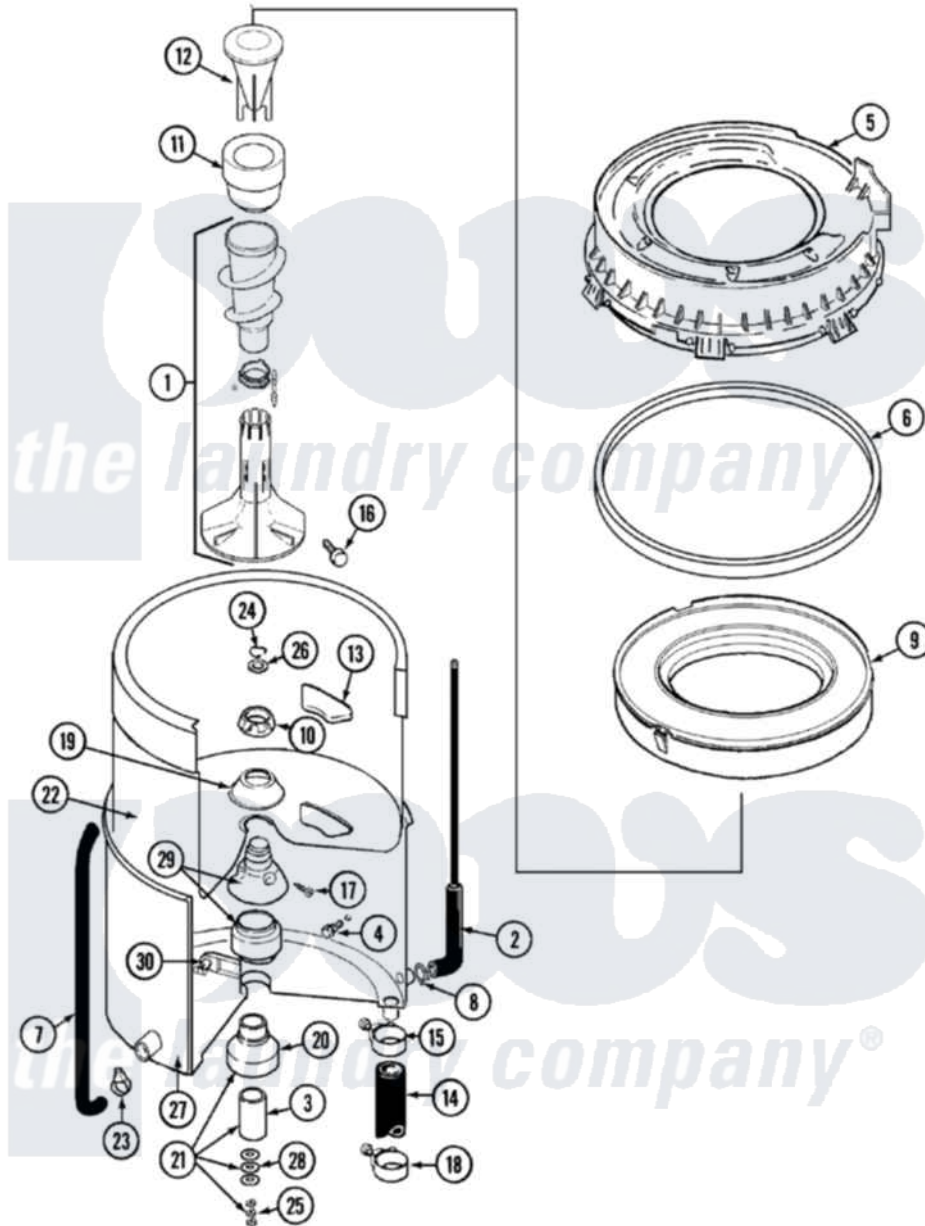

Maytag LAT9457AAM 07 - TUB

Maytag [Residential Maytag LAT9457AAM Washer Parts](#) Parts Diagram 07 - TUB
 Click on the part number to view part

| Item | Original Part Number | Replaced By | Status | Part Description |
|------|--------------------------|---------------------------|--------|----------------------------------|
| 1 | 22001821 | | | Agitator Auger And Base Assembly |
| " | 22003436 | 22001821 | | Agitator Auger And Base Assembly |
| 2 | 22001036 | 22001619 | | Tube, Water Level Switch |
| 3 | 211130 | | | Bearing Liner, Tub Bearing |
| 4 | 200744 | W10175939 | | Bolt |
| " | 205254 | W10175938 | | Bolt |
| 5 | 22001299 | | | Tub Cover And Gasket Assembly |
| 6 | Y22001201 | 22001007 | | Gasket, Cover To Tub |
| 7 | 22001320 | | | Tube, Bleach |
| 8 | 211641 | | | Clamp, 1-1/16" |
| 9 | 22001142 | | | Ring, Balance |
| 10 | 211047 | 6-2110472 | | Nut- Clamp |
| 11 | 22001805 | 21001905 | | Dispenser, Fabric |
| 12 | 22001806 | 21001905 | | Dispenser, Fabric |

| | | | |
|----|--------------------------|---------------------------|-------------------------------|
| 13 | 207219 | | Filter, Self-Cleaning |
| 14 | 213045 | | Hose, Outer Tub Part Not Used |
| 15 | 22001640 | 285655 | Clamp, Hose |
| 16 | 22001819 | | Locking Screw And O Ring |
| 17 | 22001423 | | Set Screw, Mounting Stem |
| 18 | 22001640 | 285655 | Clamp, Hose |
| 19 | 211210 | | Washer, Clamping Nut |
| 20 | 200824 | 6-2040130 | Tub Bearin |
| 21 | 204013 | 6-2040130 | Tub Bearin |
| 22 | 22001139 | | Tub, Inner |
| 23 | 205161 | 489503 | Clamp |
| 24 | Y015667 | | Retaining Ring |
| 25 | Y054867 | | Washer, Lock |
| 26 | Y015666 | | Washer, Retaining - |
| 27 | 22001114 | Not Available | TUB, OUTER (EX. LARGE) |
| 28 | 211100 | | Washer, Outer Tub |
| 29 | 22001648 | 6-2095720 | Mounting S |
| 30 | 214434 | | Spout, Deflector |