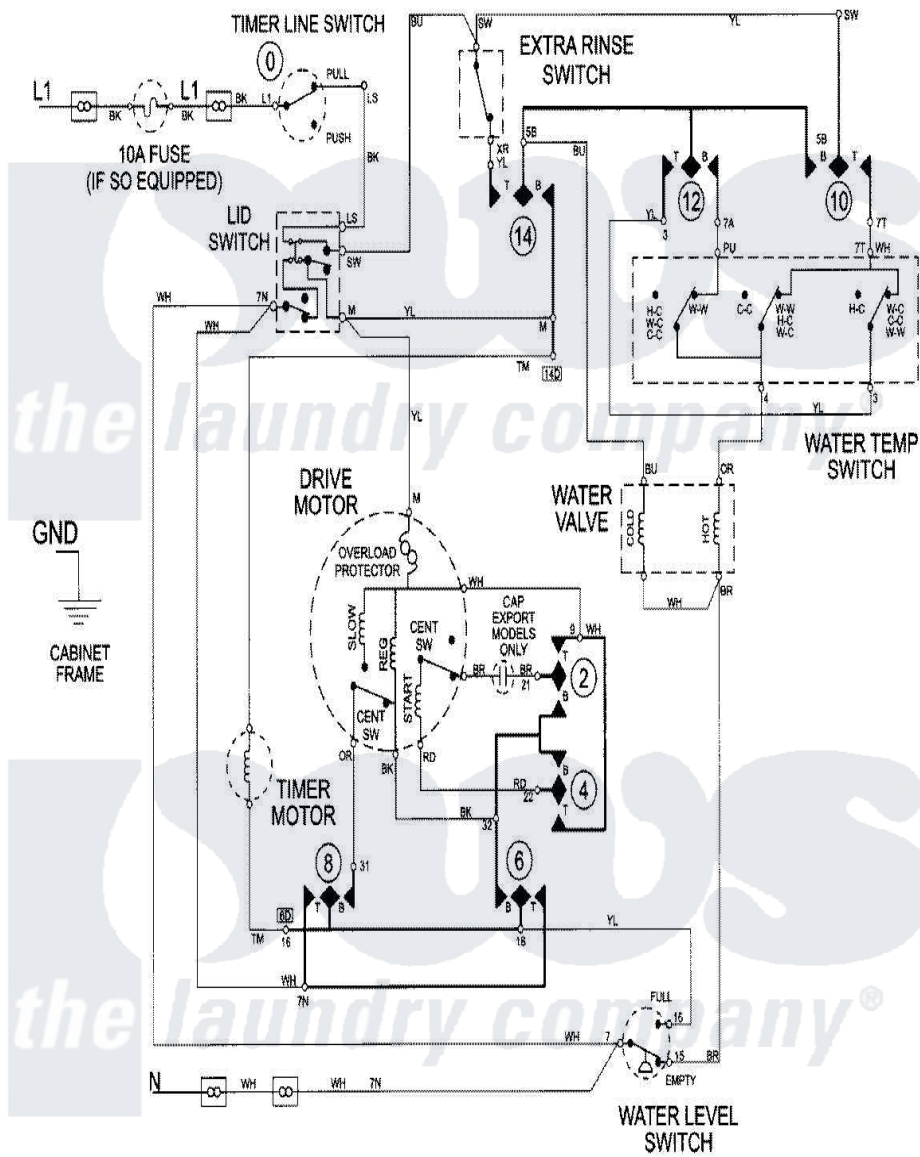

# Maytag LAT9457AAM 08 - WIRING INFORMATION

Maytag [Residential Maytag LAT9457AAM Washer Parts](#) Parts Diagram 08 - WIRING INFORMATION  
 Click on the part number to view part

Item	Original Part Number	Replaced By	Status	Part Description
NI	15002391		Not Available	WIRING INFORMATION