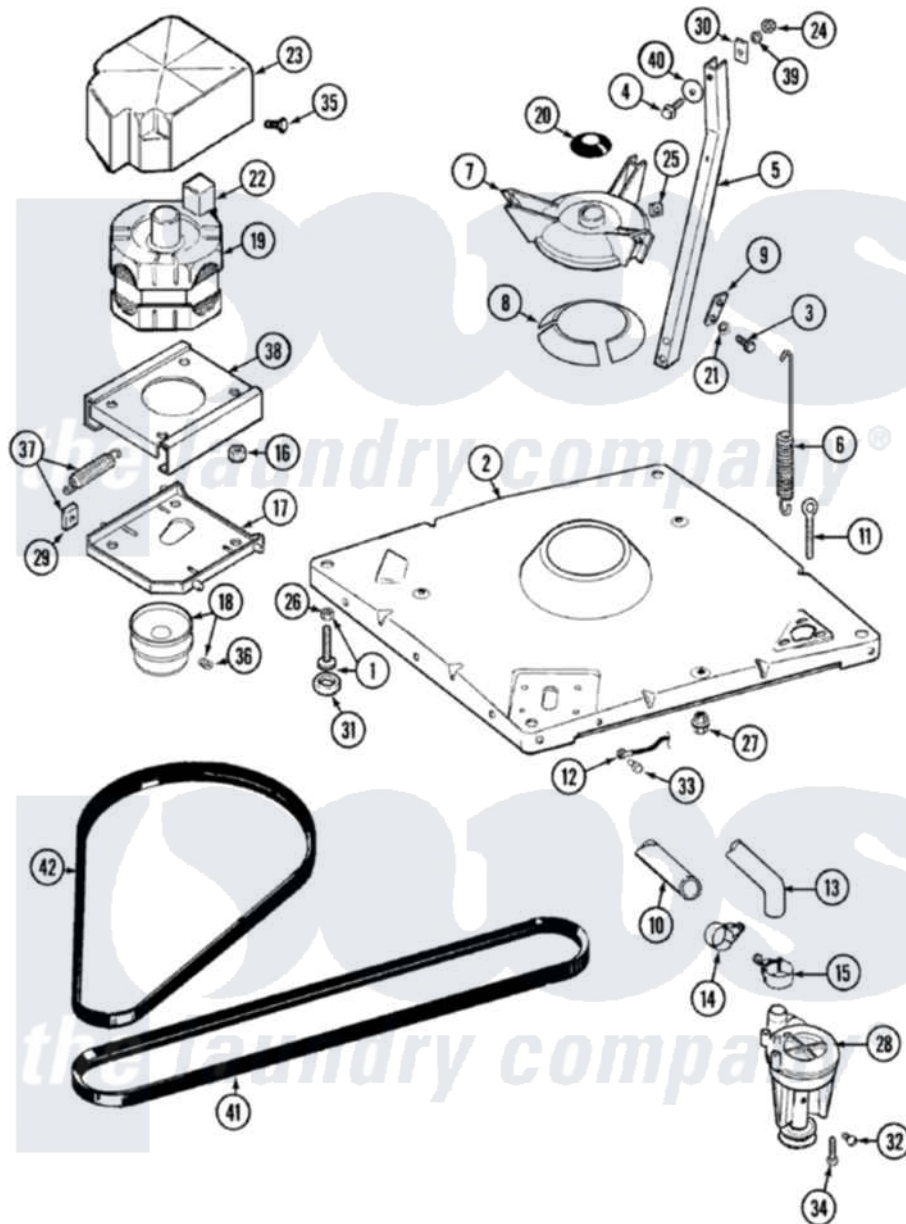

Maytag LAT9457BAE 01 - BASE

Maytag Residential Maytag LAT9457BAE Washer Parts Parts Diagram 01 - BASE
 Click on the part number to view part

Item	Original Part Number	Replaced By	Status	Part Description
1	Y302699	22003428		Leg, Adjustable
2	22003887			Base
3	Y015627			Screw- Hex
4	200744	W10175939		Bolt
"	205254	W10175938		Bolt
5	213053			Brace, Tub Part Not Used
6	22001300			Spring, Centering
7	203725			Damper W/Bolt And Clip
8	203956			Damper Pad Kit
9	213073			Washer, Double Brace
10	22002700	22003410		Hose, Drain
11	216416			Bolt, Eye/Centering Spring
12	901220			Ground Wire
13	213045			Hose, Outer Tub Part Not Used
14	22001820	285655		Clamp, Hose
15	22001640	285655		Clamp, Hose

16	Y311426	3400029	Nut, Adapter Plate
17	22001301		Mount, Motor Lower-Assembly
18	200816	6-2008160	Pulley- MO
19	201807	12002353	Motor-Drve
20	22001586		Deflector, Water
21	911852	486009	Lockwasher
22	206504		Motor External Start Switch
23	215098		Shield, Motor
24	Y052734		Nut, Carrage Bolts And Bracket
25	Y052785		Nut, Brace To Damper
26	210385		Lock Nut For Adjustable Leg
27	211949		Nut, Adjustment Eyebolt
28	202203	6-2022030	Pump As Pa
29	204998	205000	Roller And Spring Kit 4+Spr
30	212979	Not Available	WASHER, TUB BRACE
31	210684		Foot, Adjustable Leg
32	211880		Screw, HeX Head No.10 X 1/2 Inc
33	Y705026	3370225	Screw
34	211880		Screw, HeX Head No.10 X 1/2 Inc
35	213121	3400111	Screw, 12-14 X 5/8
36	Y053241		Set Screw, Motor Pulley
37	205000		Roller And Spring Kit 4+Spr
38	214956		Motor Mount Assembly
39	Y054867		Washer, Lock
40	211100		Washer, Outer Tub
41	211124		Part Not Used
42	211125		V Belt, Drive Pulley